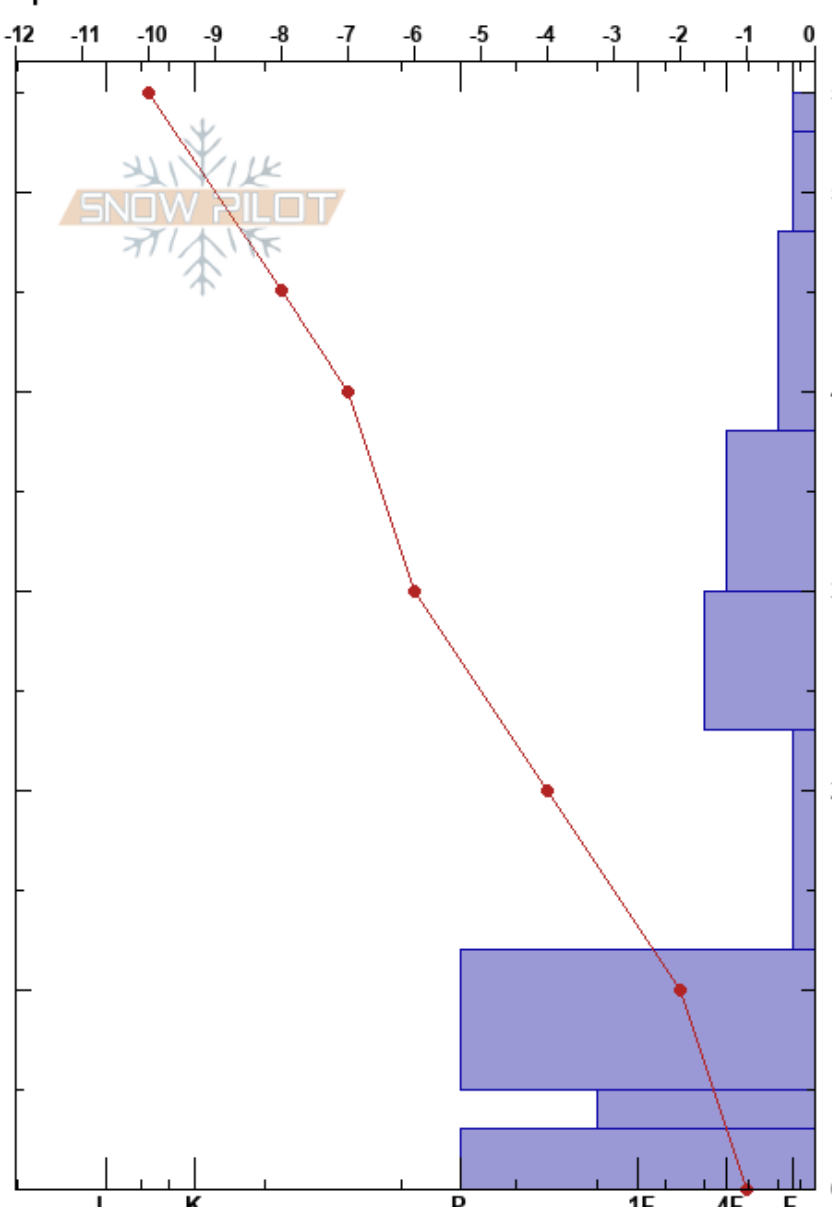

Humbug NE
 Vail/Summit County
 CO
 Elevation: 11004 ft
 Aspect: 20°
 Specifics:

Nolan Van Harte
 12/19/2017 - 11:30am
 Co-ord: 13S 401074W 4365390N
 Slope Angle: 17°
 Wind Loading:

Stability:
 Air Temperature: -1°C
 Sky Cover: CLR
 Precipitation: NO
 Wind: Calm

HS:55
 PF:45
 23-12cm: Problematic layer

Form	Crystal Size	Moisture	ρ kg/m ³	Stability tests & Layer comments
/	1-2			
⊖	0.5-1			
⊖	0.5-1			
⊖	1-3			← CT12, PC @38cm
⊖	1-3			
□	1-4			← CT13, SC @23cm ← CT15, SC @23cm ← ECTN17 @23cm ← PST25/100 (SF) @23cm Down 32
□ (Λ)	1-5			
□	1-3			
⊖	0.5-2			

Notes: Widespread surface hoar 1-3mm