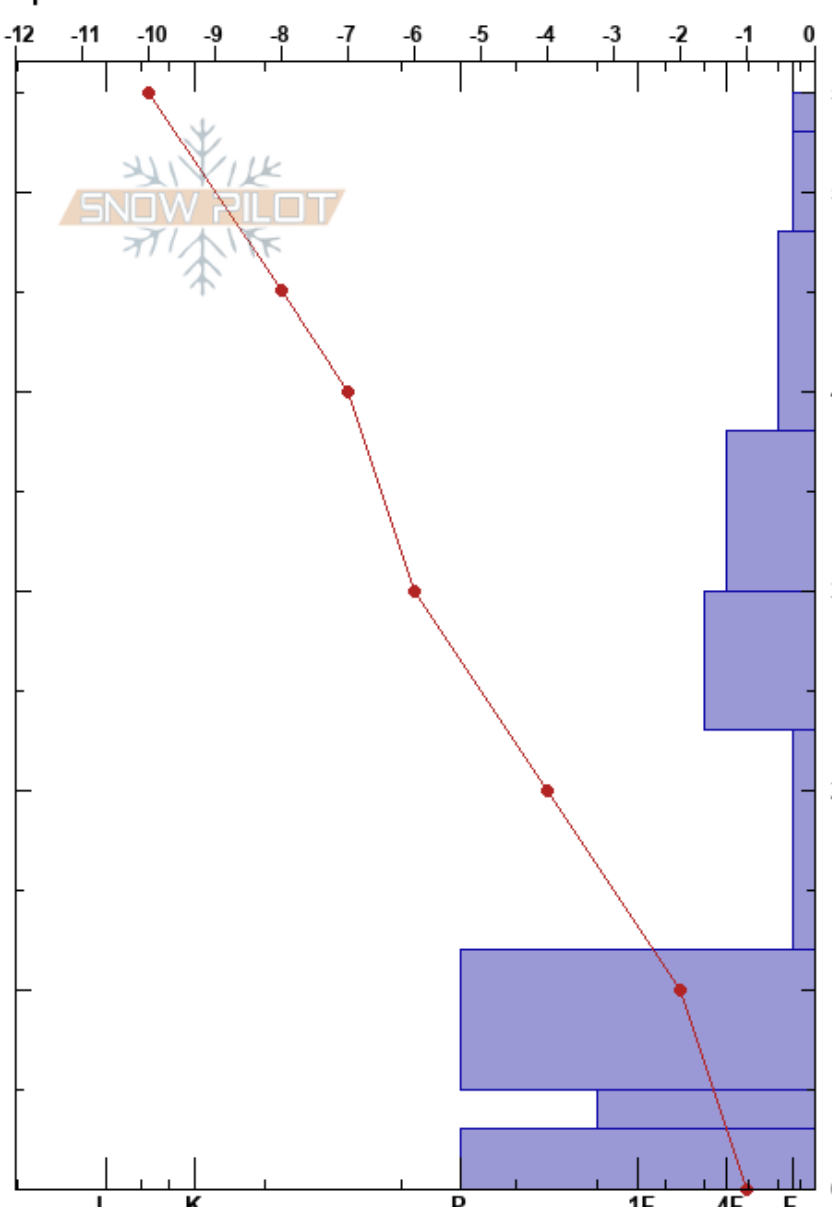

Humbug NE  
 Vail/Summit County  
 CO  
 Elevation: 11004 ft  
 Aspect: 20°  
 Specifics:

Nolan Van Harte  
 12/19/2017 - 11:30am  
 Co-ord: 13S 401074W 4365390N  
 Slope Angle: 17°  
 Wind Loading:

Stability:  
 Air Temperature: -1°C  
 Sky Cover: CLR  
 Precipitation: NO  
 Wind: Calm

HS:55  
 PF:45  
 23-12cm: Problematic layer

Form	Crystal Size	Moisture	$\rho$ kg/m <sup>3</sup>	Stability tests & Layer comments
/	1-2			
⊖	0.5-1			
⊖	0.5-1			
⊖	1-3			← CT12, PC @38cm
⊖	1-3			
□	1-4			← CT13, SC @23cm ← CT15, SC @23cm ← ECTN17 @23cm ← PST25/100 (SF) @23cm Down 32
□ (Λ)	1-5			
□	1-3			
⊖	0.5-2			

Notes: Widespread surface hoar 1-3mm