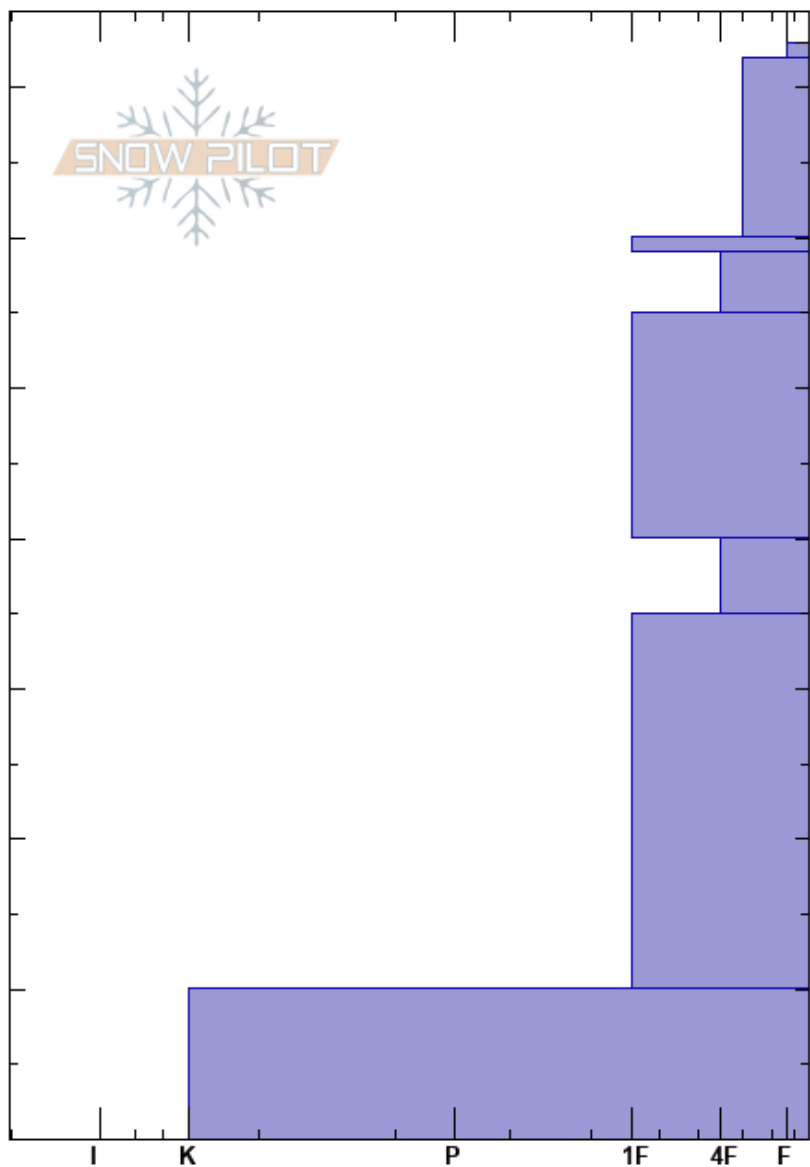

N Walton Peak
 Park Range
 CO
 Elevation: 9900 ft
 Aspect: 0°
 Specifics:

Jason Konigsberg
 12/19/2017 - 11:00am
 Co-ord: 40.36694N, -106.68717W
 Slope Angle:
 Wind Loading:

Stability:
 Air Temperature:
 Sky Cover:
 Precipitation:
 Wind:

HS:73

Layer Notes:

Height (cm)	Crystal		ρ kg/m ³	Stability tests & Layer comments
	Form	Size		
73				
70	V			
65	□			
60	⊙⊙			
56	← ECTN17 @56cm			
55	□			
50	e			
40	□			
30				
20	□			
10	□			
0				

Notes: