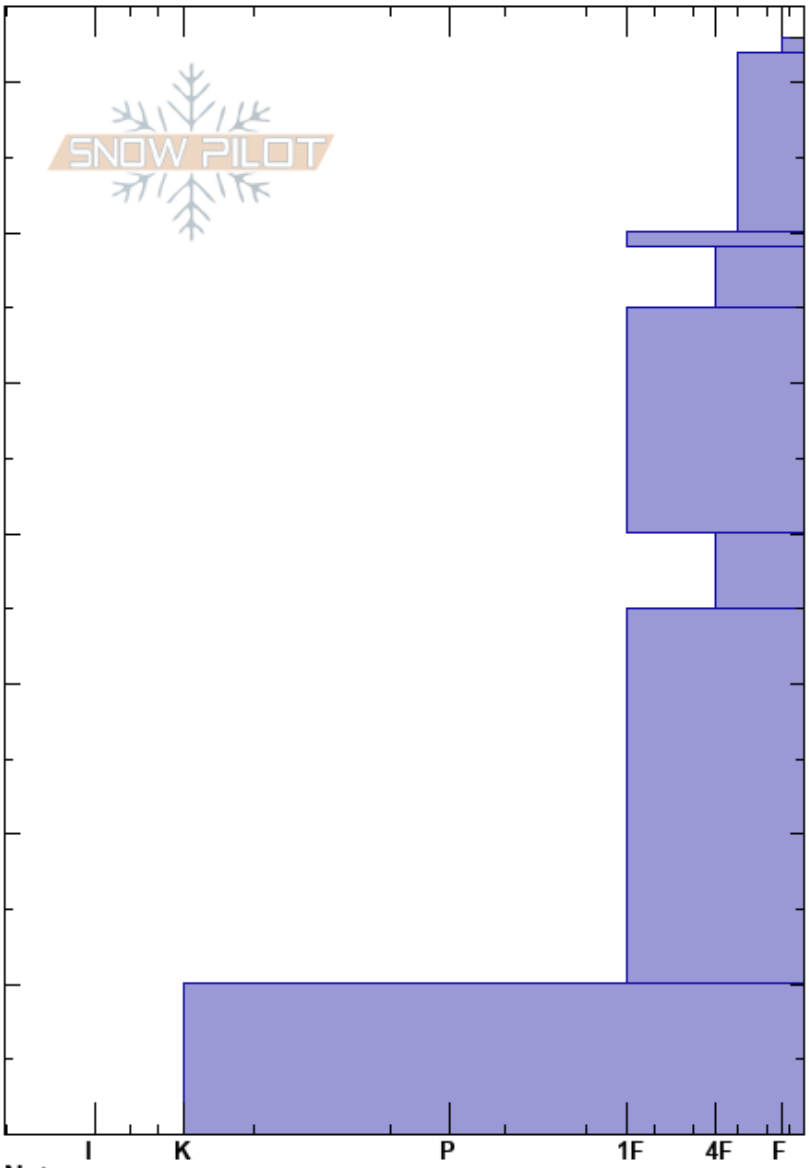

N Walton Peak  
 Park Range  
 CO  
 Elevation: 9900 ft  
 Aspect: 0°  
 Specifics:

Jason Konigsberg  
 12/19/2017 - 11:00am  
 Co-ord: 40.36694N, -106.68717W  
 Slope Angle:  
 Wind Loading:

Stability:  
 Air Temperature:  
 Sky Cover:  
 Precipitation:  
 Wind:

HS:73

Layer Notes:

Height (cm)	Crystal		Moisture	$\rho$ kg/m <sup>3</sup>	Stability tests & Layer comments
	Form	Size			
73					
70	V				
65	□				
60	⊙⊙				
58	□				← ECTN17 @56cm
50	e				
40	□				
30					
20	□				
10	□				
0					