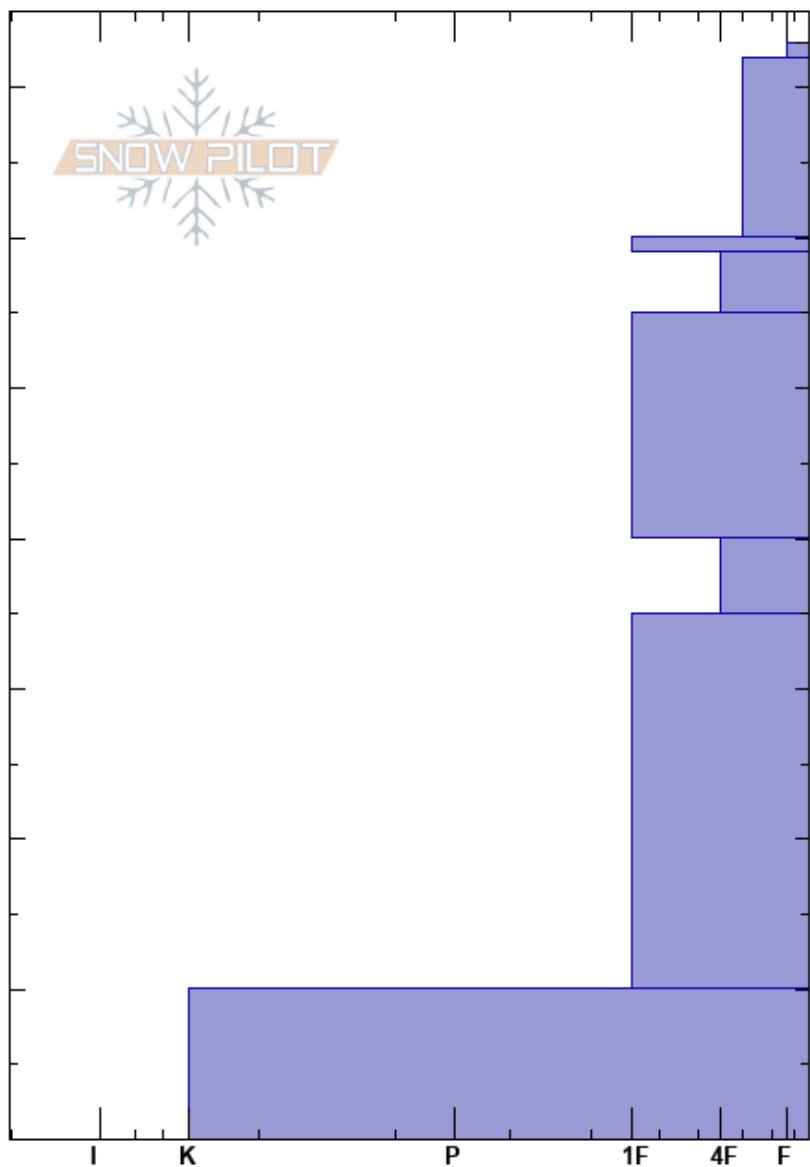

N Walton Peak  
 Park Range  
 CO  
 Elevation: 9900 ft  
 Aspect: 0°  
 Specifics:

Jason Konigsberg  
 12/19/2017 - 11:00am  
 Co-ord: 40.36694N, -106.68717W  
 Slope Angle:  
 Wind Loading:

Stability:  
 Air Temperature:  
 Sky Cover:  
 Precipitation:  
 Wind:

HS:73

Layer Notes:

Height (cm)	Crystal		Moisture	$\rho$ kg/m <sup>3</sup>	Stability tests & Layer comments
	Form	Size			
73					
70	V				
60	□				
56	⊙⊙				← ECTN17 @56cm
50	□				
40	e				
30	□				
20	□				
10	□				
0					