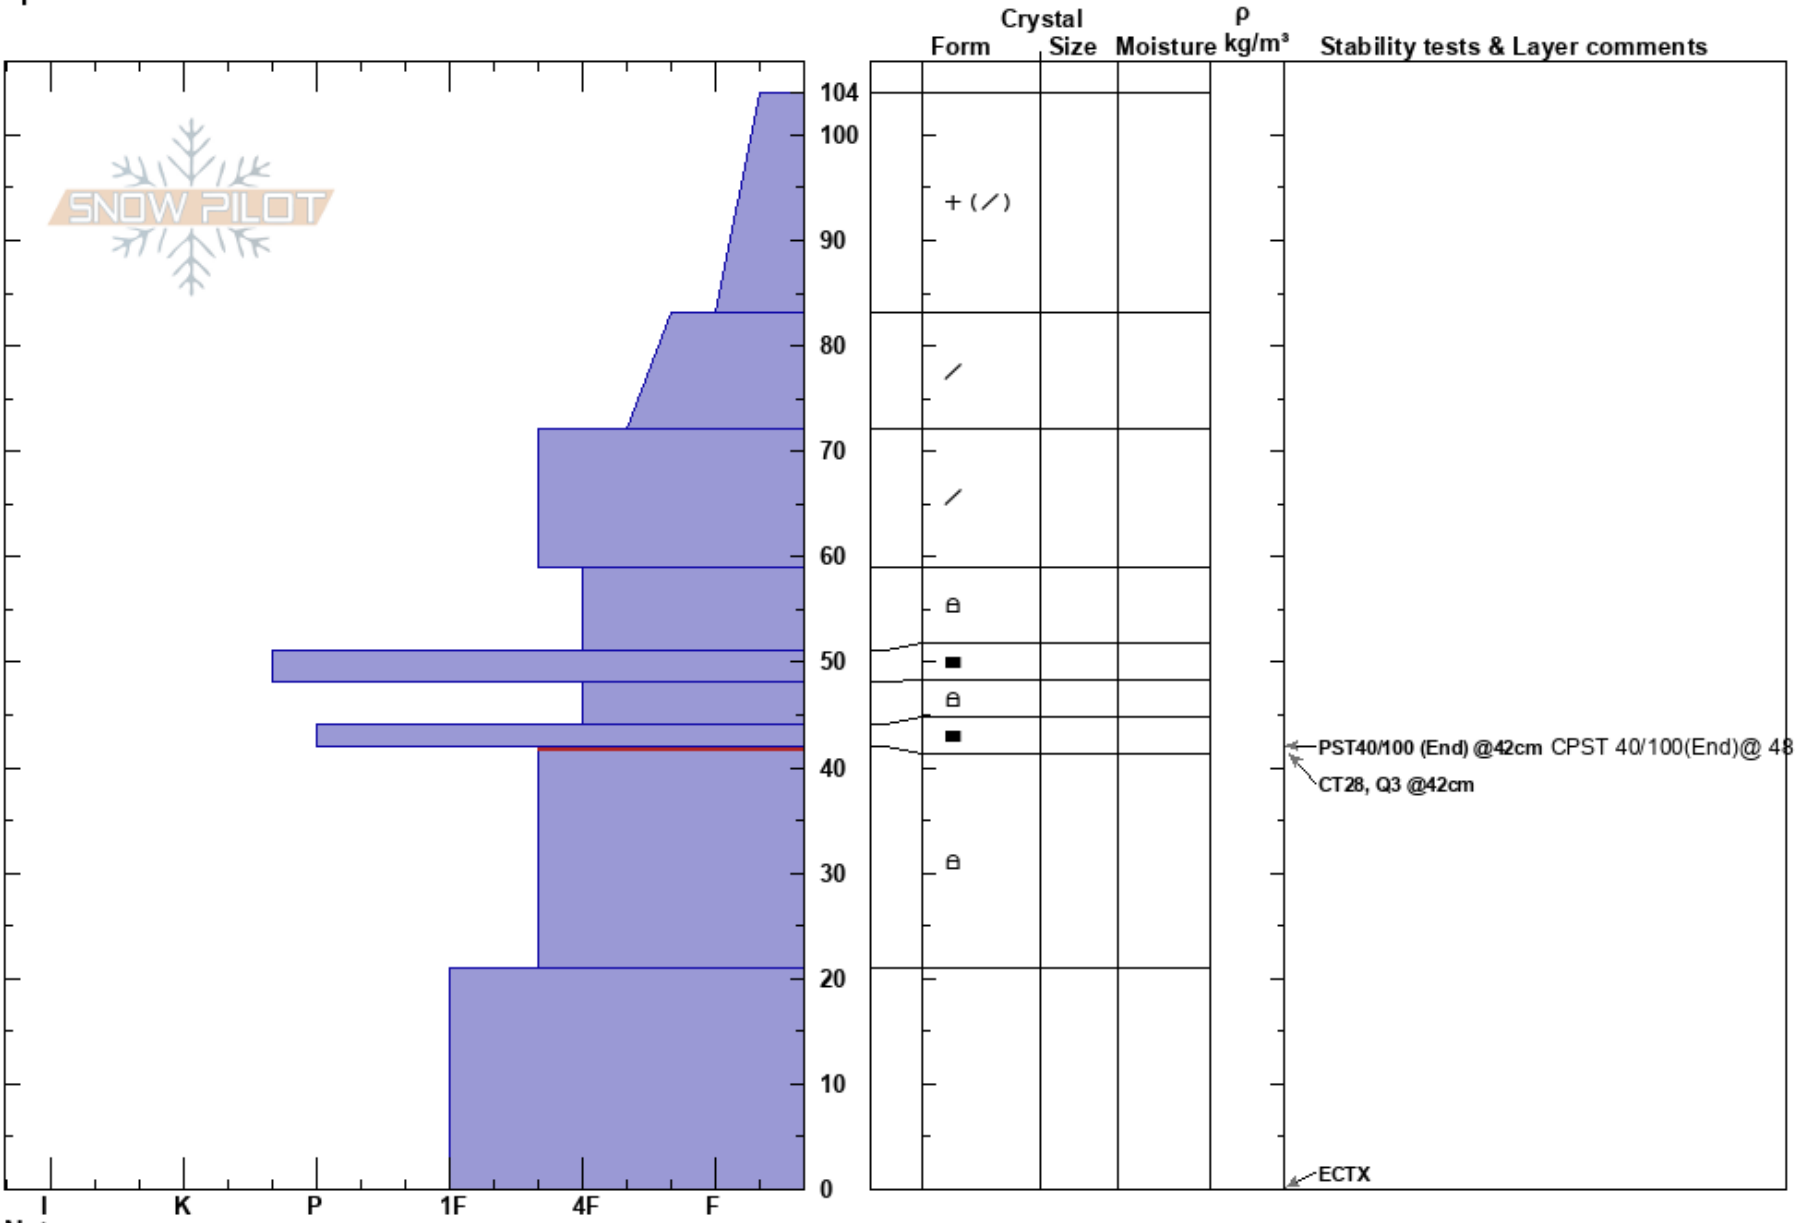

Mt. Ellis Shoulder  
 Gallatin Range-N  
 MT  
 Elevation: 7850 ft  
 Aspect: 50°  
 Specifics:

Gabrielle Antonioli  
 12/19/2017 - 10:20am  
 Co-ord: 45.57388N, -110.94715W  
 Slope Angle: 32°  
 Wind Loading: no

Stability: Good  
 Air Temperature: -1°C  
 Sky Cover: OVC  
 Precipitation: NO  
 Wind: Calm

HS:104  
 Layer Notes:  
 42-21cm: Problematic layer

Notes: Dug with Eric and Chabot