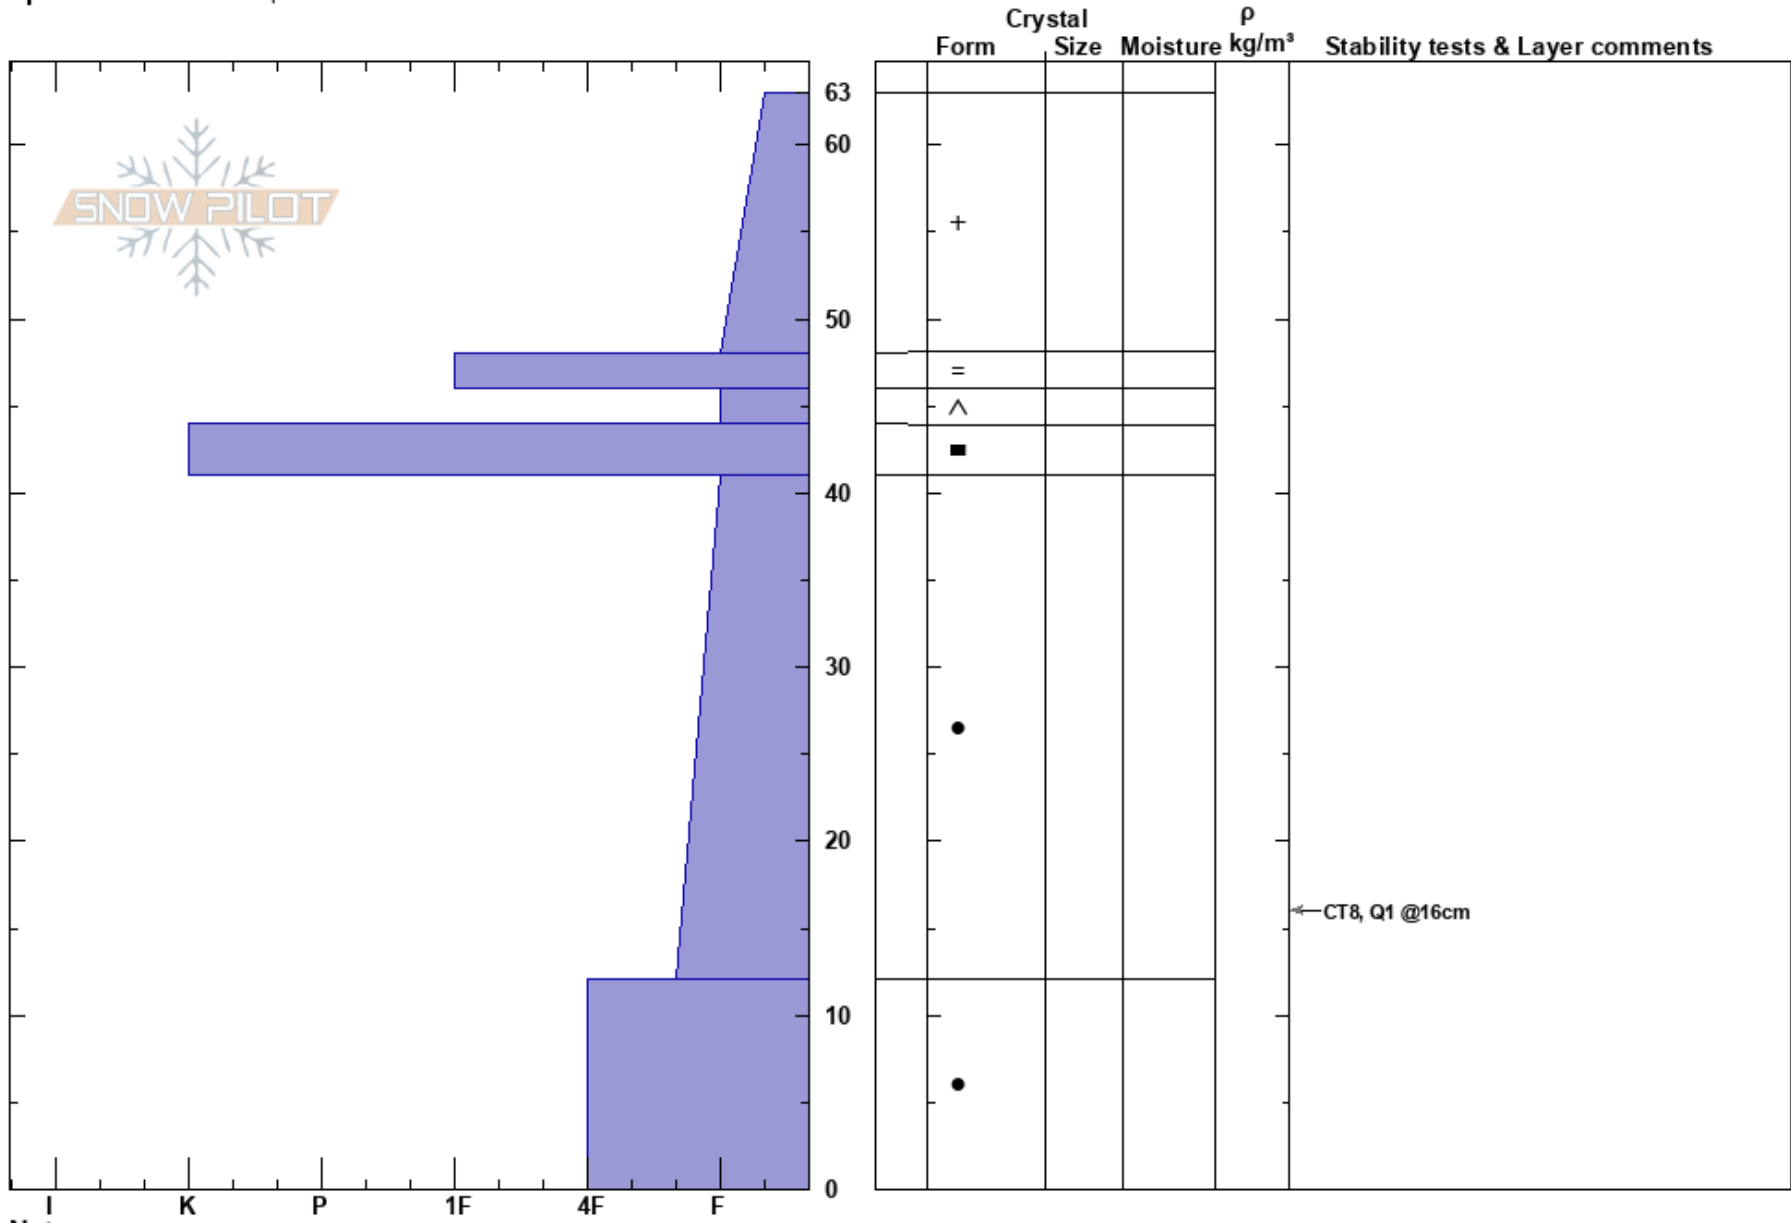

Back Burn  
 Boulder  
 ID  
 Elevation: 8680 ft  
 Aspect: 30°  
 Specifics: We skied slope

Ed Binnie  
 12/18/2017 - 1:00pm  
 Co-ord: 43.90186N, -114.72828W  
 Slope Angle: 28°  
 Wind Loading: previous

Stability: **HS:63**  
 Air Temperature: 0°C  
 Sky Cover: SCT  
 Precipitation: NO  
 Wind: NW Moderate

HS:63  
 PF:12  
 46-44cm:Problematic layer

Notes: