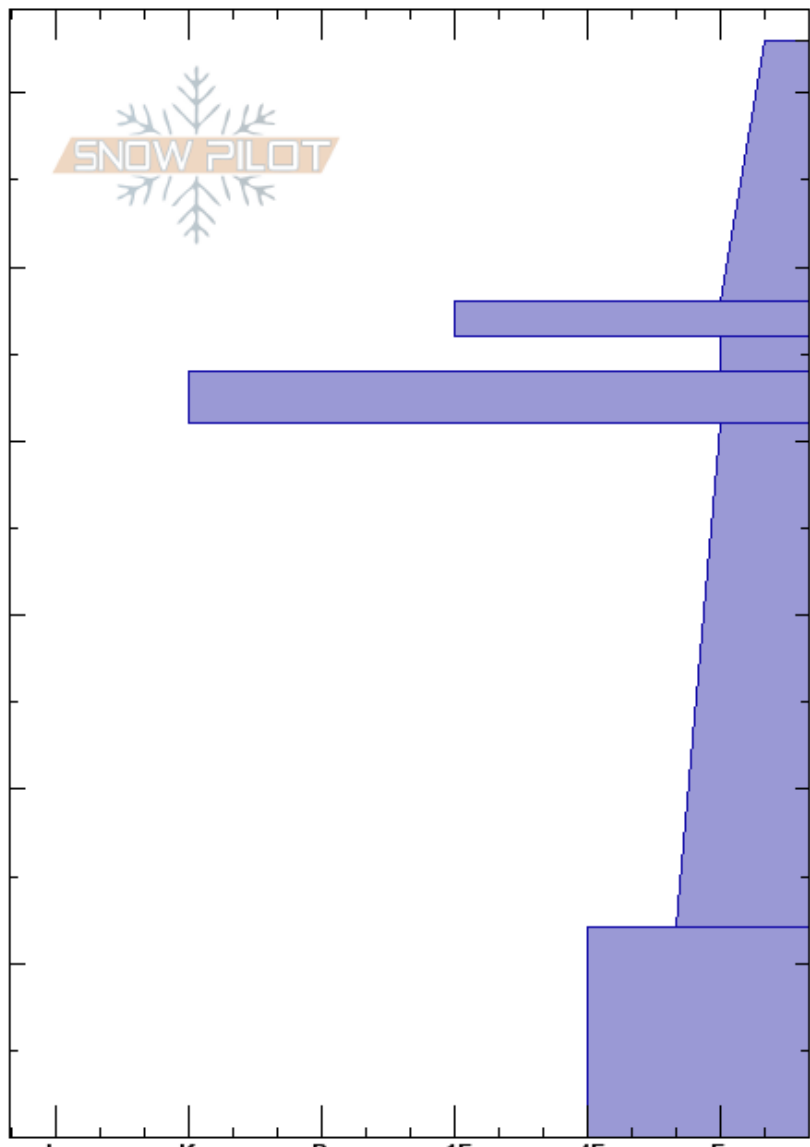

Back Burn
 Boulder
 ID
Elevation: 8680 ft
Aspect: 30°
Specifics: We skied slope

Ed Binnie
 12/18/2017 - 1:00pm
Co-ord: 43.90186N, -114.72828W
Slope Angle: 28°
Wind Loading: previous

Stability:
Air Temperature: 0°C
Sky Cover: SCT
Precipitation: NO
Wind: NW Moderate

HS:63
PF:12 46-44cm:Problematic layer

| Crystal Form | Crystal Size | Moisture | ρ kg/m ³ | Stability tests & Layer comments |
|--------------|--------------|----------|--------------------------|----------------------------------|
| | | | | |
| + | | | | |
| = | | | | |
| ^ | | | | |
| ■ | | | | |
| • | | | | |
| • | | | | ←CT8, Q1 @16cm |