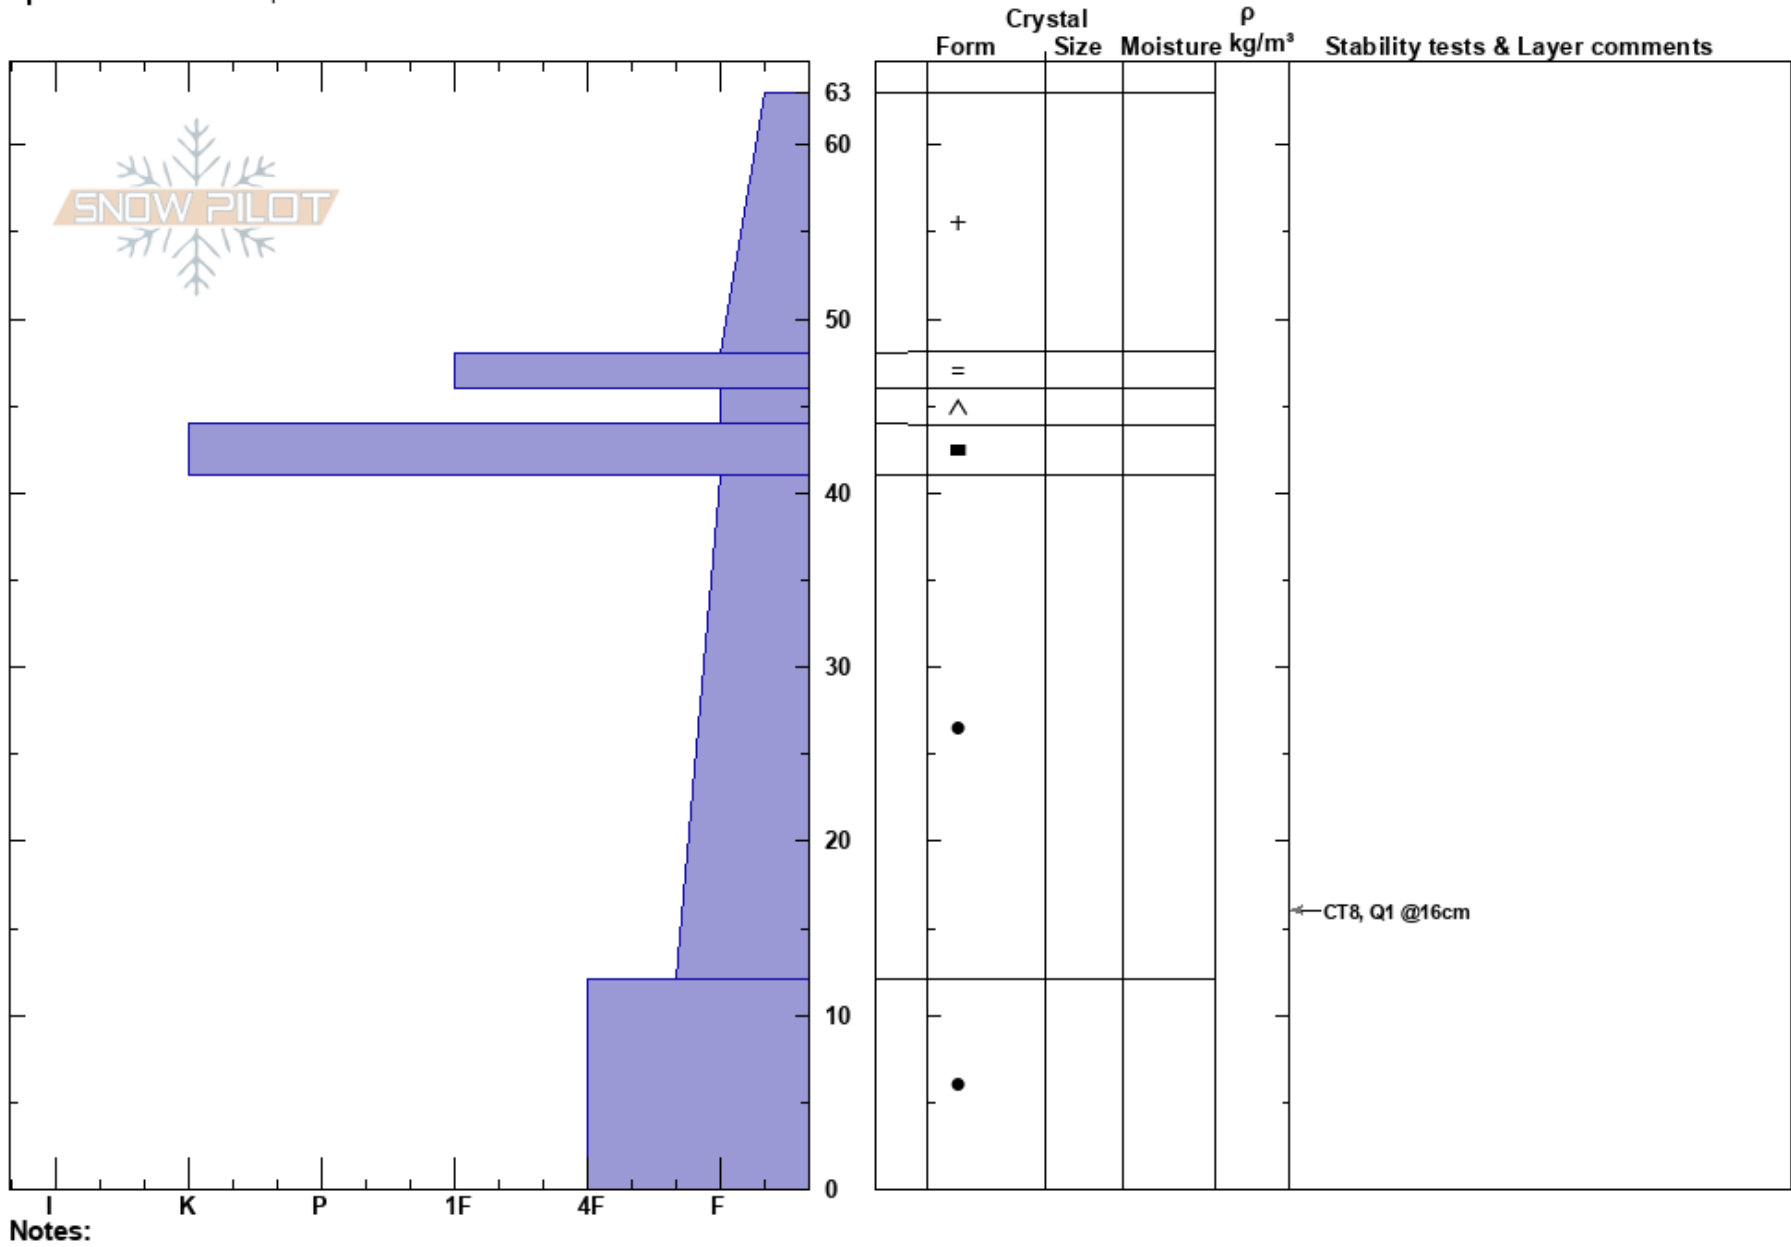

Back Burn  
 Boulder  
 ID  
 Elevation: 8680 ft  
 Aspect: 30°  
 Specifics: We skied slope

Ed Binnie  
 12/18/2017 - 1:00pm  
 Co-ord: 43.90186N, -114.72828W  
 Slope Angle: 28°  
 Wind Loading: previous

Stability: **HS:63**  
 Air Temperature: 0°C  
 Sky Cover: SCT  
 Precipitation: NO  
 Wind: NW Moderate

HS:63  
 PF:12  
 Layer Notes: 46-44cm:Problematic layer

Notes: