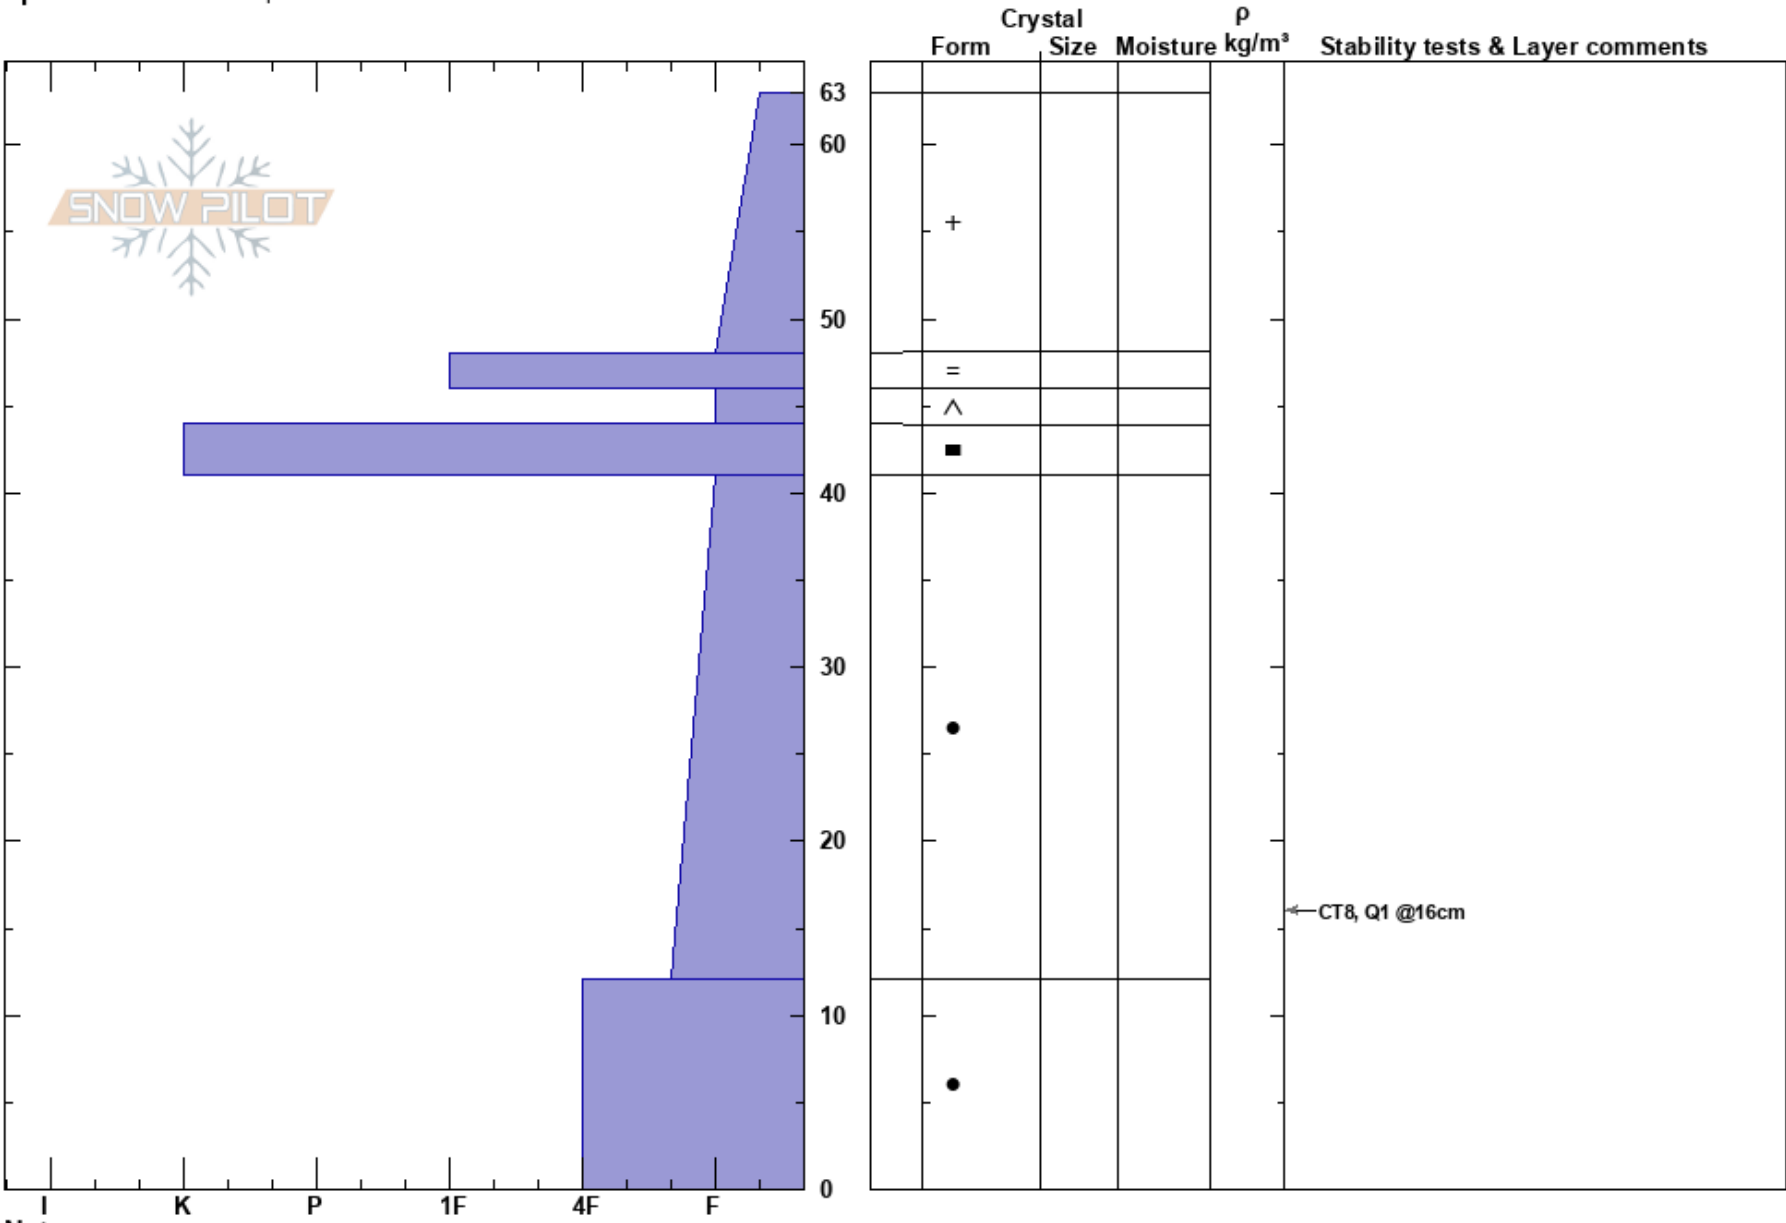

Back Burn
 Boulder
 ID
Elevation: 8680 ft
Aspect: 30°
Specifics: We skied slope

Ed Binnie
 12/18/2017 - 1:00pm
Co-ord: 43.90186N, -114.72828W
Slope Angle: 28°
Wind Loading: previous

Stability:
Air Temperature: 0°C
Sky Cover: SCT
Precipitation: NO
Wind: NW Moderate

HS:63
PF:12
 46-44cm:Problematic layer

Notes: