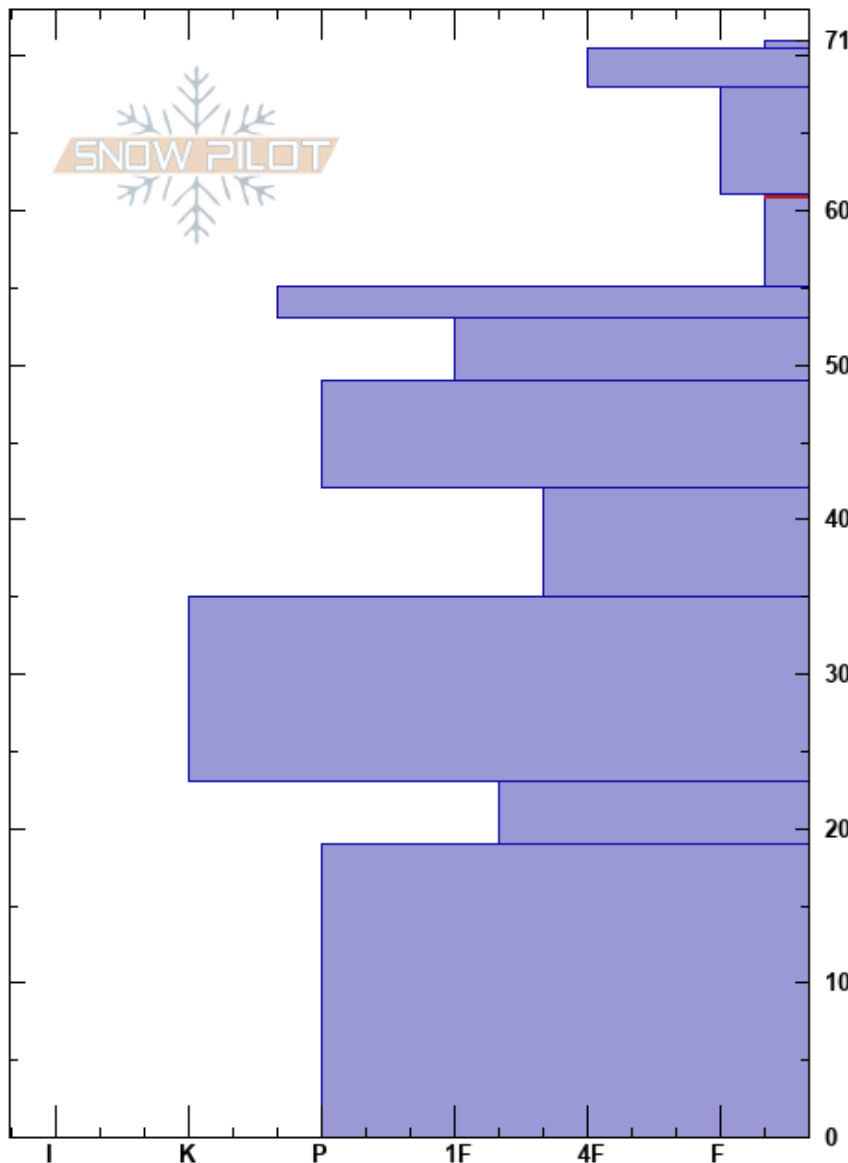

201712182ndCreeck2
 Front Range
 CO
 Elevation: 11795 ft
 Aspect: 107°
 Specifics:

Ron Simenhois
 12/19/2017 - 9:35am
 Co-ord: 13S 106W 40N
 Slope Angle: 34°
 Wind Loading: no

Stability: Good
 Air Temperature: -7°C
 Sky Cover: FEW
 Precipitation: NO
 Wind: Calm

HS:71
 Layer Notes:
 61-55cm: Problematic layer

Depth (cm)	Crystal		Moisture	ρ kg/m ³	Stability tests & Layer comments
	Form	Size			
71	V	6			
	/	0.5-1			
	/	1-1.5			
60	□	0.5			← ECTN18 @60cm
	•	0.3			
50	•	0.5			
	•	0.3			
40	⊖	0.5			
30	⊖	0.5			
20	⊖	1			
10	⊖ (□)				
0					