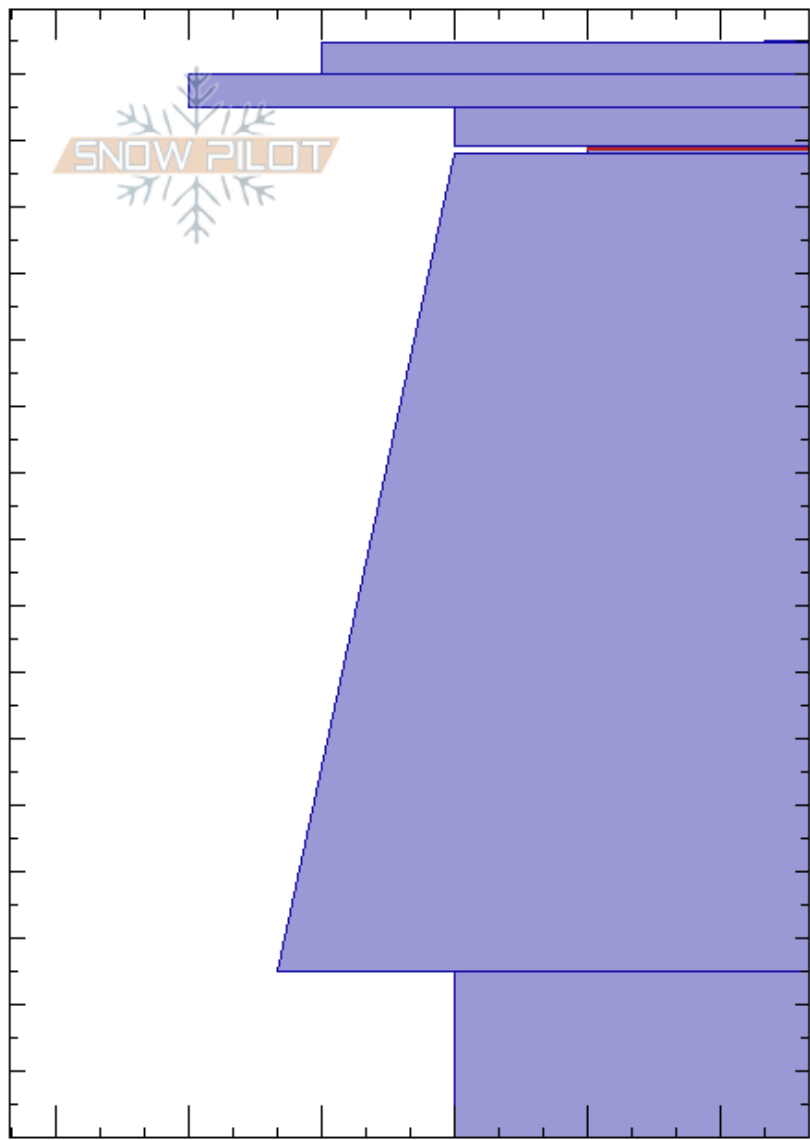

201712182ndCreeck1
 Front Range
 CO
 Elevation: 11680 ft
 Aspect: 14°
 Specifics:

Ron Simenhois
 12/19/2017 - 9:00am
 Co-ord: 13S 106W 40N
 Slope Angle: 30°
 Wind Loading: no

Stability: Good
 Air Temperature: -7°C
 Sky Cover: FEW
 Precipitation: NO
 Wind: Calm

HS:165
 149-148cm:Problematic layer

SNOW PILOT

Height (cm)	Crystal		Moisture	ρ kg/m ³	Stability tests & Layer comments
	Form	Size			
165	∇	6			
160	⬢ (/)	0.1			
150	⬢	0.1			← ECTN10 @148.5cm
140	□ (/)	0.3			
140	□	0.5			
80	•	2-0.5			
10	⊖	2-3			