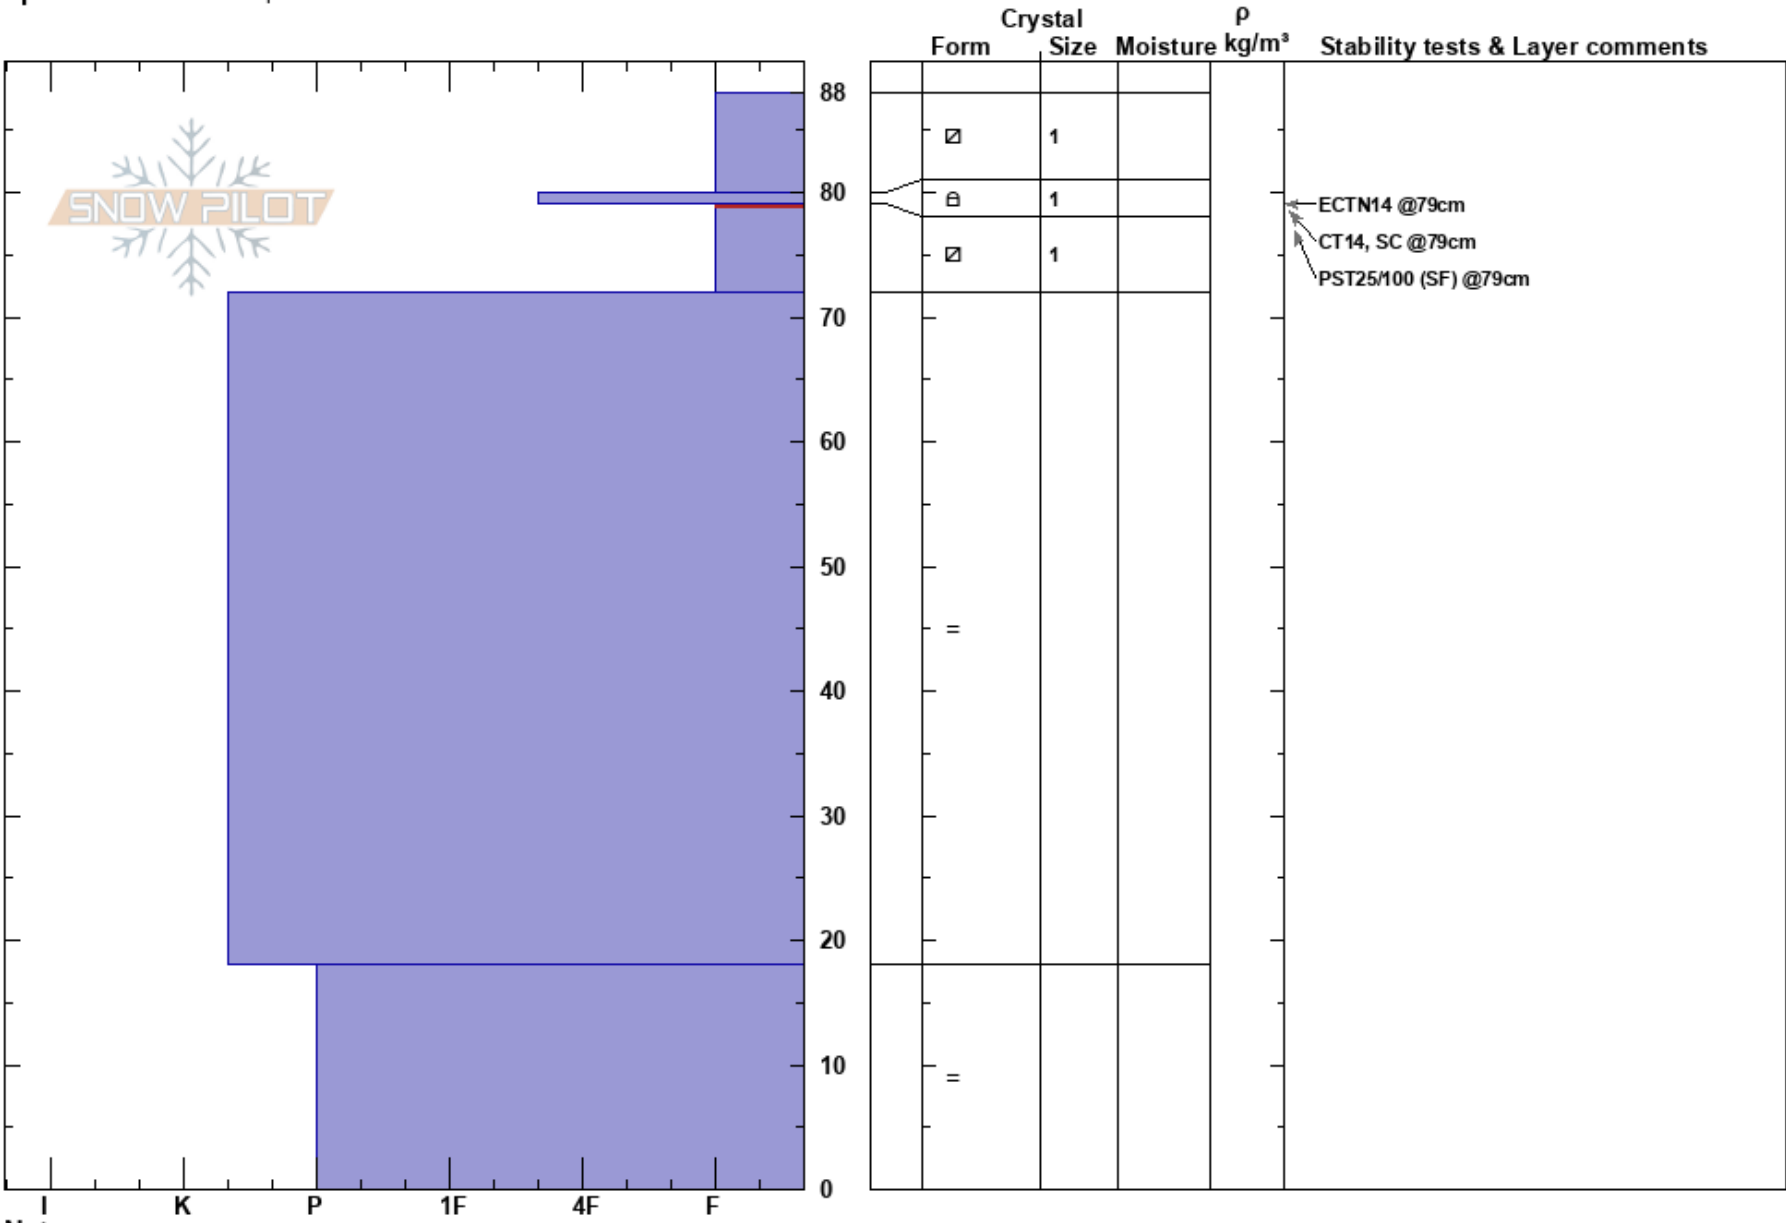

Silver Peak
 Central Sierra
 CA
Elevation: 8160 ft
Aspect: 50°
Specifics: We skied slope

Andy Anderson
 12/19/2017 - 9:35am
Co-ord: 39.22291N, -120.24572W
Slope Angle: 29°
Wind Loading:

Stability: Very Good **HS:** 88
Air Temperature: **PS:** 10 79-72cm: Problematic layer
Sky Cover: BKN
Precipitation: NO
Wind: SW Moderate