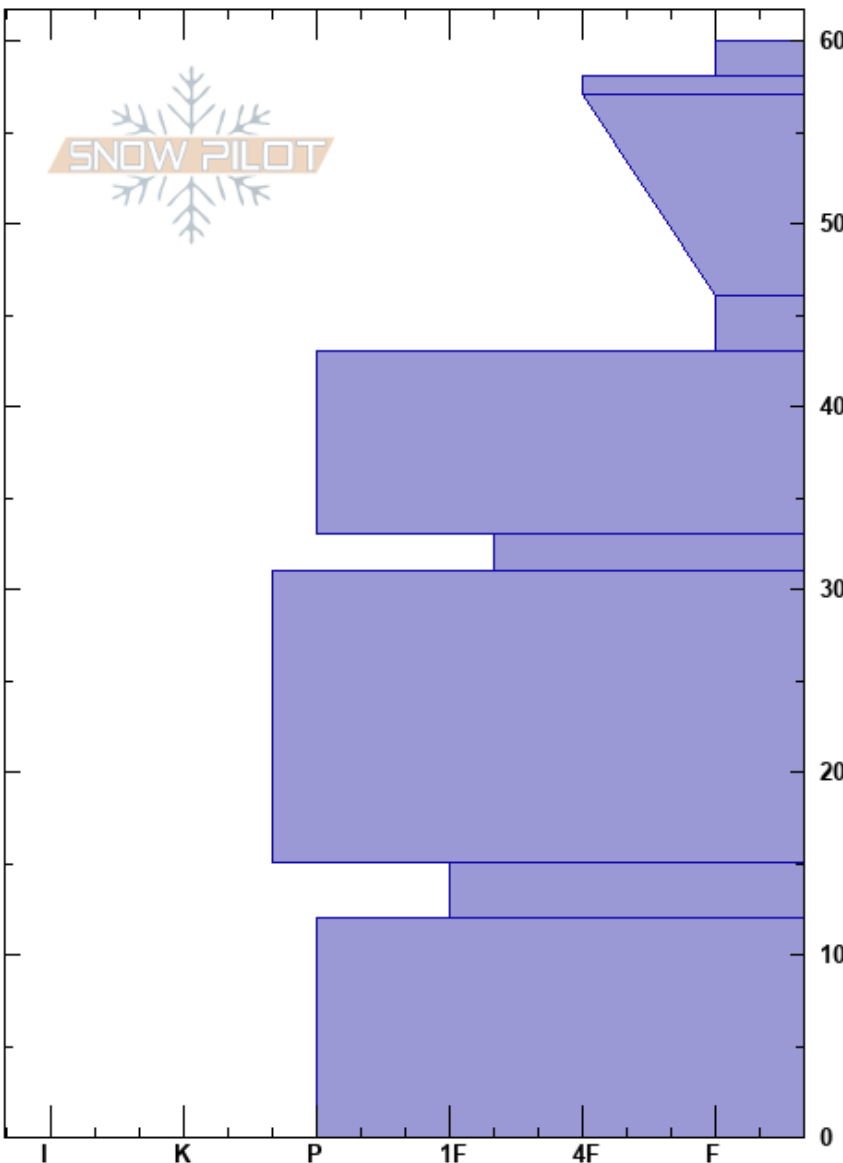

Cross Mt W/NW
 Smoky
 ID
 Elevation: 8760 ft
 Aspect: 320°
 Specifics: We skied slope

Scott Savage
 12/18/2017 - 4:00pm
 Co-ord: 43.87401N, -114.71519W
 Slope Angle:
 Wind Loading: no

Stability:
 Air Temperature: 0°C
 Sky Cover: BKN
 Precipitation: NO
 Wind: W Moderate

HS:60
 Layer Notes:
 58-57cm: very thin razor crust <3mm
 46-43cm: Problematic layer
 15-12cm: dryer than expected

| Crystal Form | Crystal Size | Moisture | ρ kg/m ³ | Stability tests & Layer comments |
|--------------|--------------|----------|--------------------------|-------------------------------------|
| + | | | | |
| ■ | | | | 58-57cm: very thin razor crust <3mm |
| □ (∅) | 0.5-1 | | | |
| □ | 1-1.5 | | | |
| ■ | | | | |
| □ (○) | | | | |
| ■ | | | | |
| | 1 | D | | 15-12cm: dryer than expected |
| ○ (□) | | M | | |