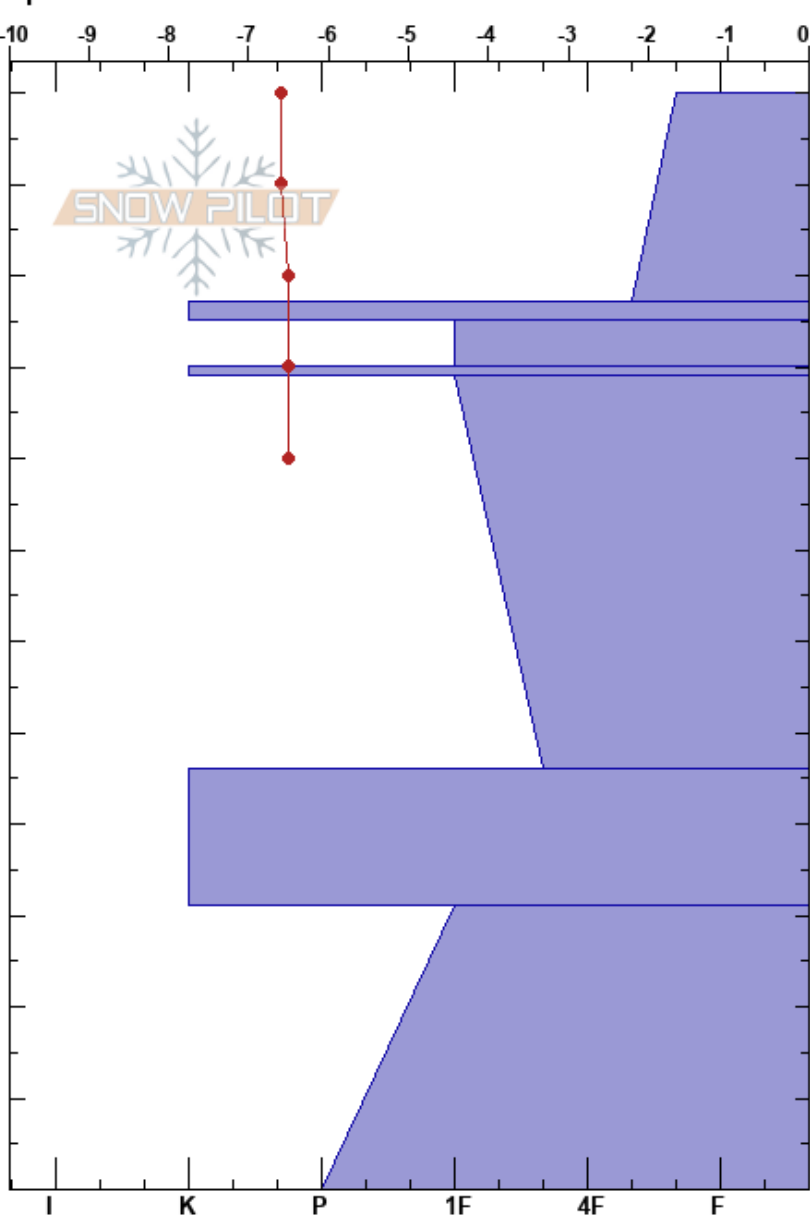

Pro 1 Bridge Bradley's
 Bridger Range
 MT
 Elevation: 7782 m
 Aspect: NW
 Specifics:

Nikki Champion
 12/18/2017 - 3:00pm
 Co-ord: 45.84009N, -110.93232W
 Slope Angle: 3°
 Wind Loading: yes

Stability:
 Air Temperature: -2.2°C
 Sky Cover: OVC
 Precipitation: NO
 Wind: S Calm

HS:120
 PF:23
 120-97cm: Problematic layer
 46-31cm: 3 Melt-Freeze Layers

Form	Crystal		Moisture	ρ kg/m ³	Stability tests & Layer comments
	Size				
⊘ (/)	0.5-1		D		
⊘ ⊘	2		D		ECTN28 @97cm
⊘	1.5				CT25, Q2 @97cm
⊘ ⊘	2		D		
	1-2		D		
■ ⊘ ⊘	3-2		D		46-31cm: 3 Melt-Freeze Layers
^ (⊘)	2-3.5		D		

Notes: SP 9cm
 GNFAC Reported Moderate on Wind loaded Slopes
 No Collapsing Recorded