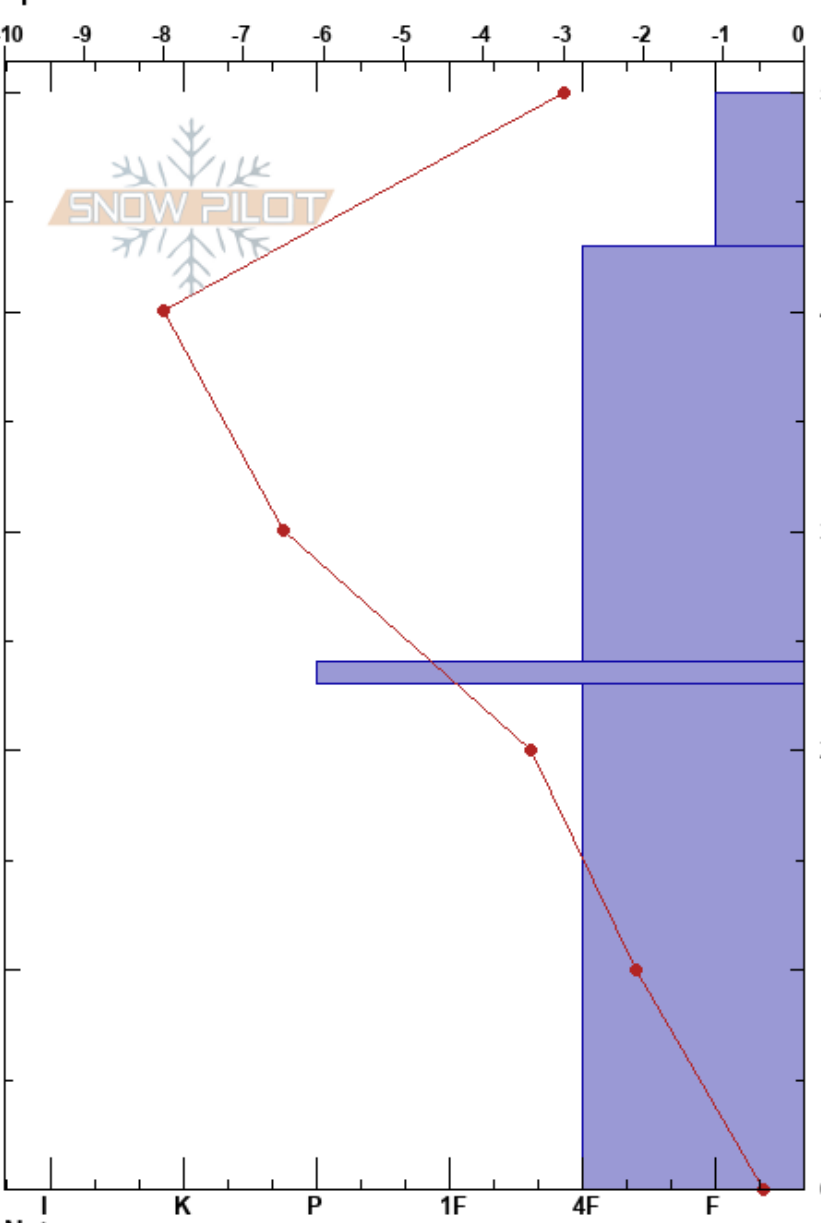

Hoosier Pass Pit 2
 Tenmile Range
 CO
 Elevation: 11590 ft
 Aspect: W
 Specifics:

Chris Peterson
 12/18/2017 - 11:05am
 Co-ord:
 Slope Angle: 24°
 Wind Loading:

Stability:
 Air Temperature: -0.5°C PF:15
 Sky Cover: SCT
 Precipitation: NO
 Wind: NW Moderate

Layer Notes:

Form	Crystal		ρ kg/m ³	Stability tests & Layer comments
	Size	Moisture		
□	0.5			
□	1			
○	2			← CT13, SP @23cm ← CT12, SC @23cm did not slide easily ← ECTN12 @23cm
^	3			

Notes: PSTx @24