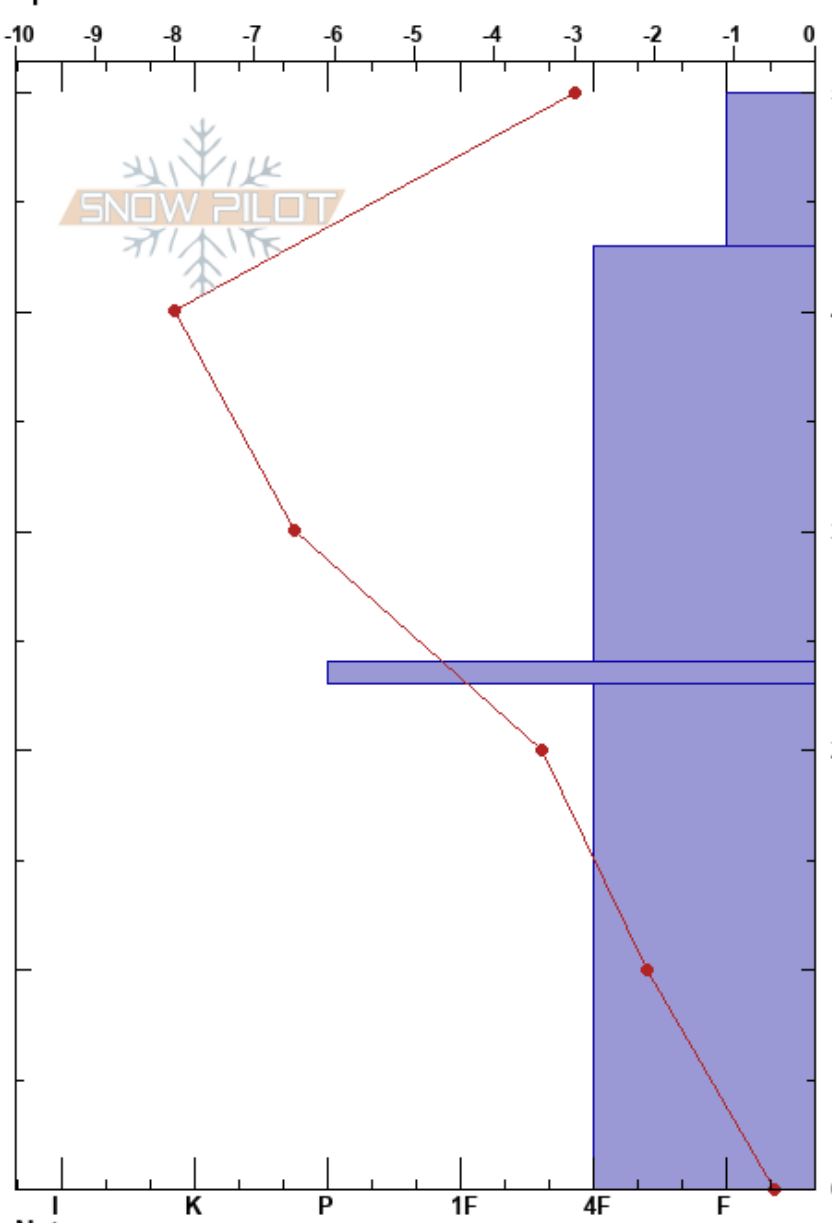

Hoosier Pass Pit 2
 Tenmile Range
 CO
 Elevation: 11590 ft
 Aspect: W
 Specifics:

Chris Peterson
 12/18/2017 - 11:05am
 Co-ord:
 Slope Angle: 24°
 Wind Loading:

Stability:
 Air Temperature: -0.5°C PF:15
 Sky Cover: SCT
 Precipitation: NO
 Wind: NW Moderate

Layer Notes:

Form	Crystal		ρ kg/m ³	Stability tests & Layer comments
	Size	Moisture		
□	0.5			
□	1			
○	2			← CT13, SP @23cm ← CT12, SC @23cm did not slide easily ← ECTN12 @23cm
^	3			

Notes: PSTx @24