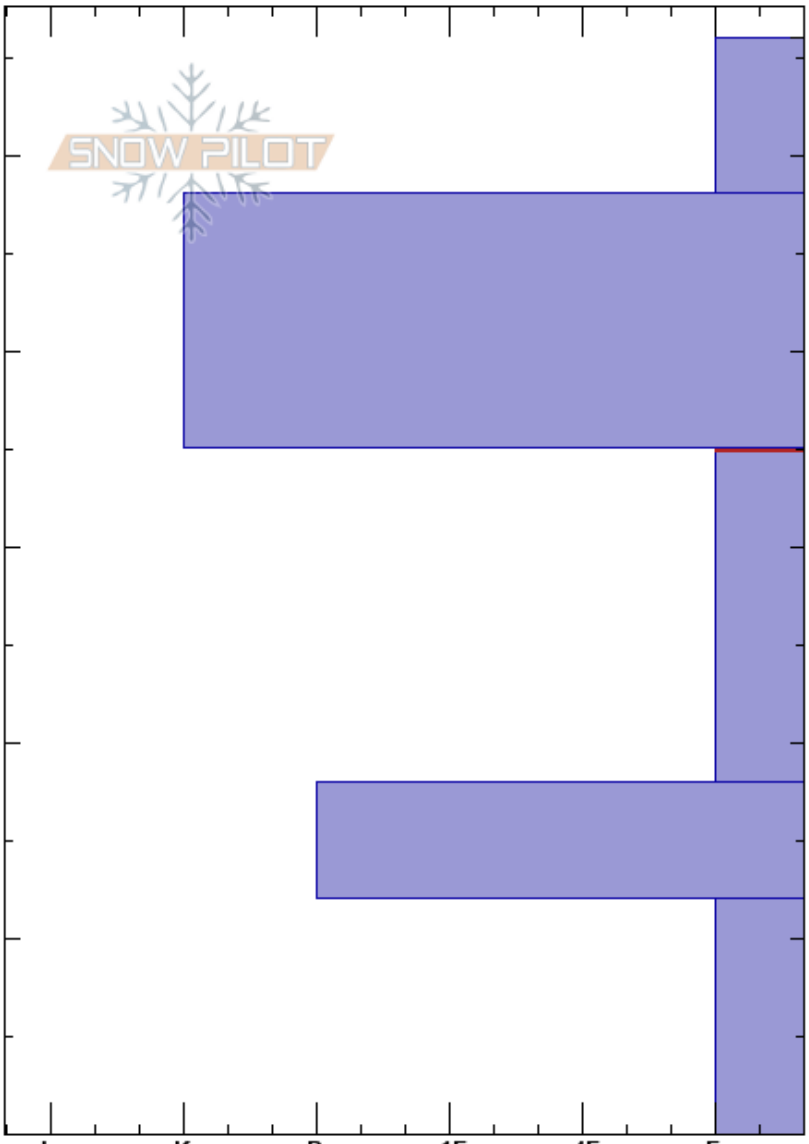

McFarlane CD Gully
 Elk Mountains
 CO
Elevation: 11020 ft
Aspect: 10°
Specifics:

Debbie Kelly
 12/18/2017 - 10:00pm
Co-ord: 39.13565N, -106.80874W
Slope Angle: 27°
Wind Loading:

Stability:
Air Temperature: -4°C
Sky Cover: CLR
Precipitation: NO
Wind: Calm

HS:56
PF:35 35-18cm:Problematic layer

Crystal Form	Crystal Size	Moisture	ρ kg/m ³	Stability tests & Layer comments
□	1	D		
⊖ (□)	1-2	D		
				← CTV, Q1 @35cm
	2	D		
-		D		
^	4-5	D		

Notes: