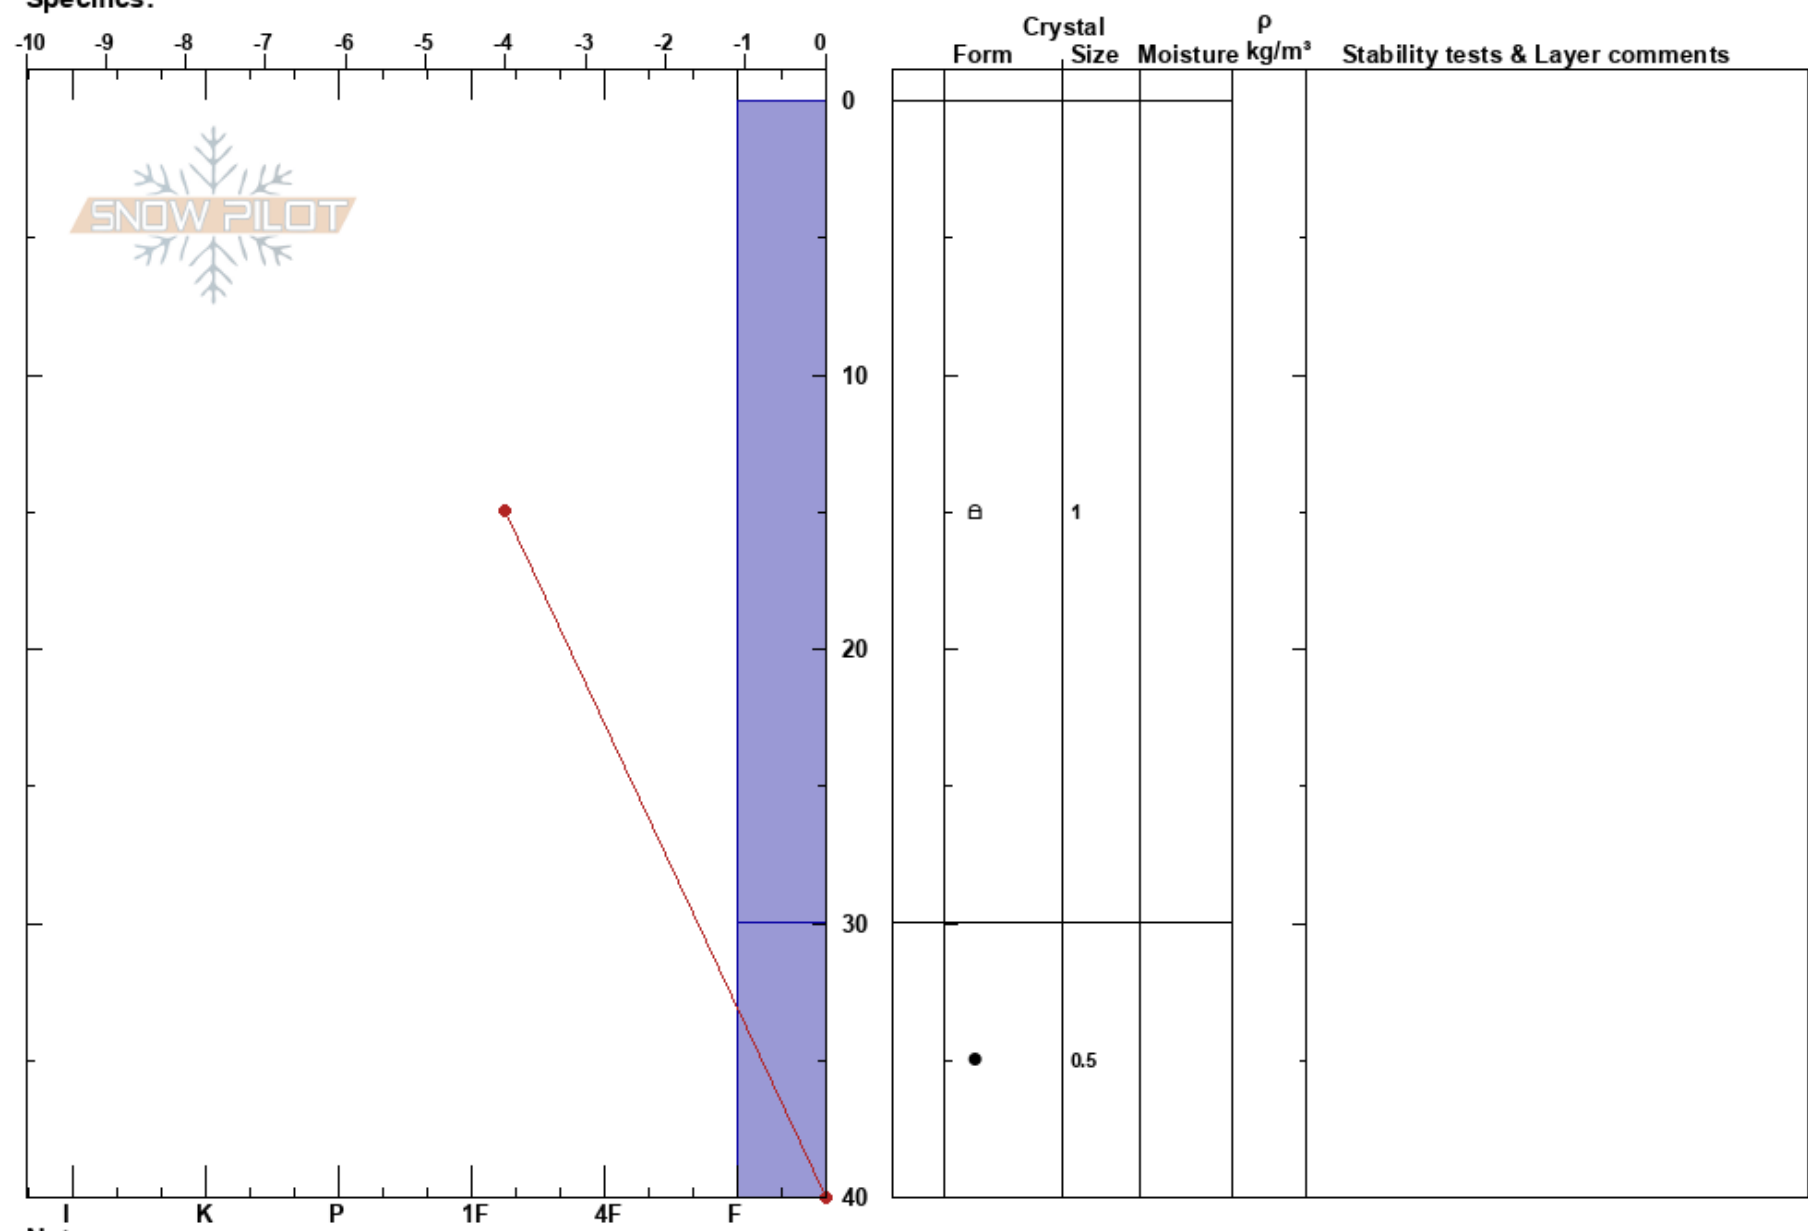

tamarack west  
 Mount Rose  
 NV  
 Elevation: 9365 ft  
 Aspect: W  
 Specifics:

Ryan Turner  
 11/26/2022 - 1:41pm  
 Co-ord: 39.31615N, -119.92837W  
 Slope Angle: 15°  
 Wind Loading:

Stability: HS:40  
 Air Temperature: 0°C  
 Sky Cover: CLR  
 Precipitation: NO  
 Wind: Calm  
 Layer Notes:

Notes: [Not a pit profile expert]

Due west aspect. Snow seems sugary but still clumps when grabbing hard.