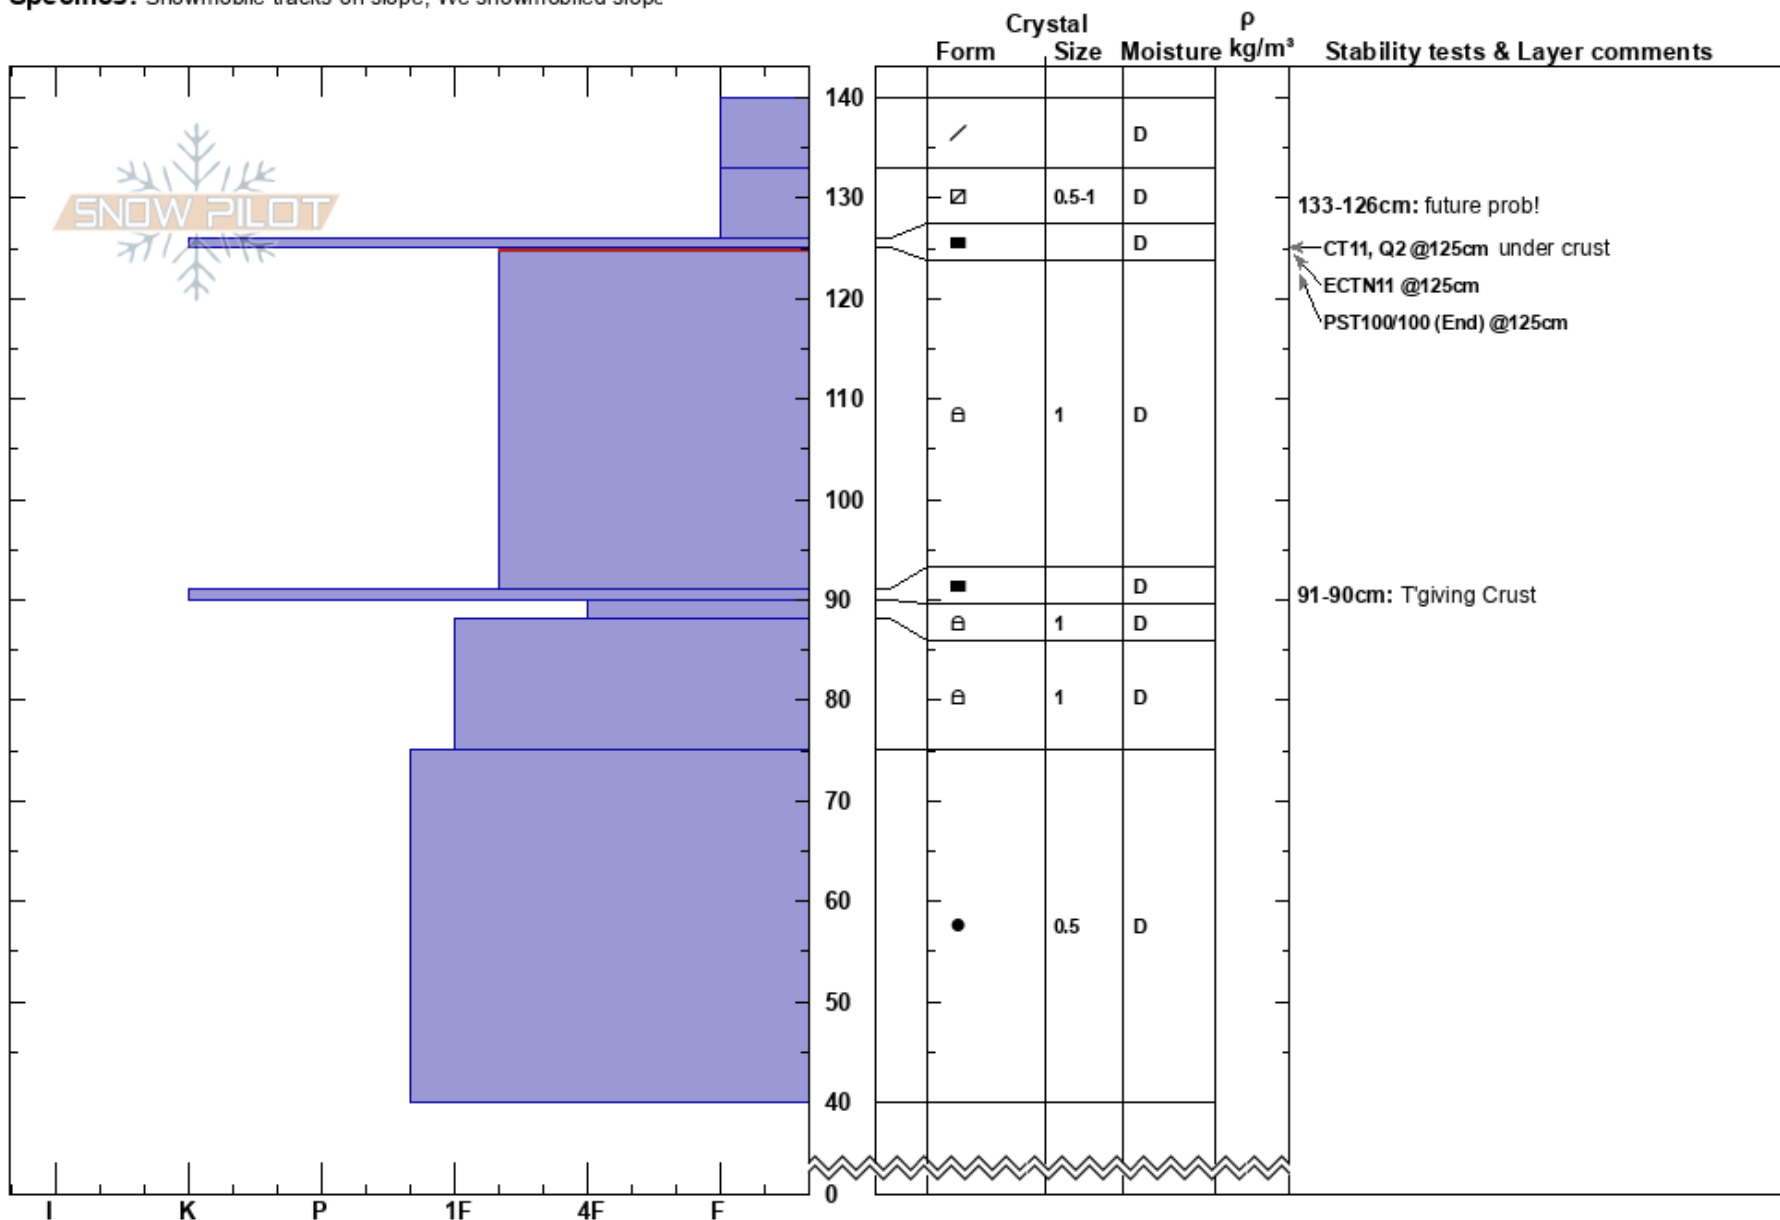

Scotch Bonnet
 Beartooths
 MT
Elevation: 9725 ft
Aspect: 190°
Specifics: Snowmobile tracks on slope; We snowmobiled slope

Doug Chabot-Admin
 12/17/2017 - 10:30am
Co-ord: 45.06793N, -109.94423W
Slope Angle: 26°
Wind Loading:

Stability: Very Good
Air Temperature: -14°C
Sky Cover: BKN
Precipitation: NO
Wind: SW Light Breeze

HS: 140
Layer Notes:
 133-126cm: future prob!
 125-91cm: Problematic layer
 91-90cm: Tgiving Crust

Notes: Pit dug with Graham Turnage. Only dug to 40cm.