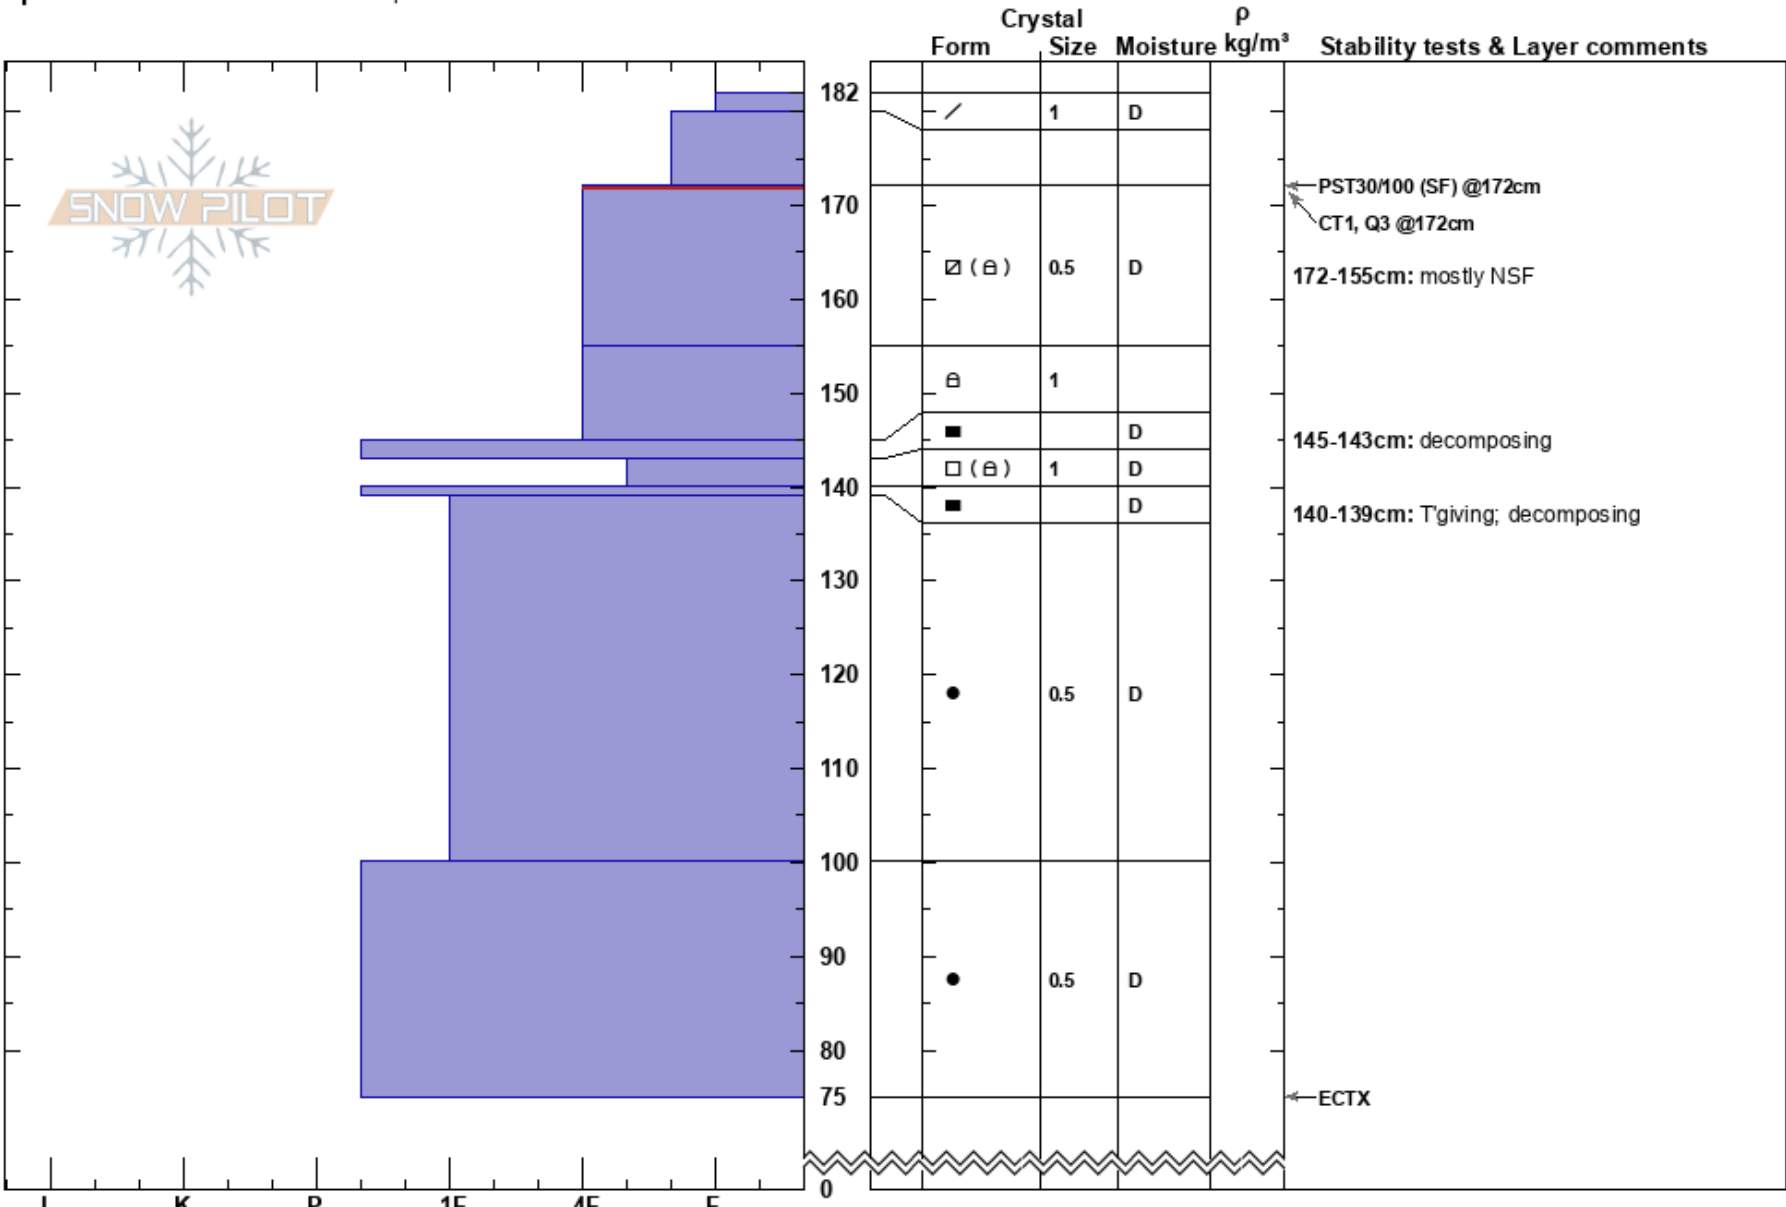

Almost Died
 Beartooths
 MT
Elevation: 9500 ft
Aspect: 50°
Specifics: Snowmobile tracks on slope

Doug Chabot-Admin
 12/17/2017 - 9:00am
Co-ord: 45.04994N, -109.93122W
Slope Angle: 32°
Wind Loading: no

Stability: Very Good **HS:** 182
Air Temperature: -16°C
Sky Cover: BKN
Precipitation: NO
Wind: SW Light Breeze

Layer Notes:
 172-155cm: mostly NSF
 172-155cm: Problematic layer
 145-143cm: decomposing
 140-139cm: T'giving; decomposing

Notes: Pit dug with Graham Turnage. No signs of instability. Only dug to 75cm.