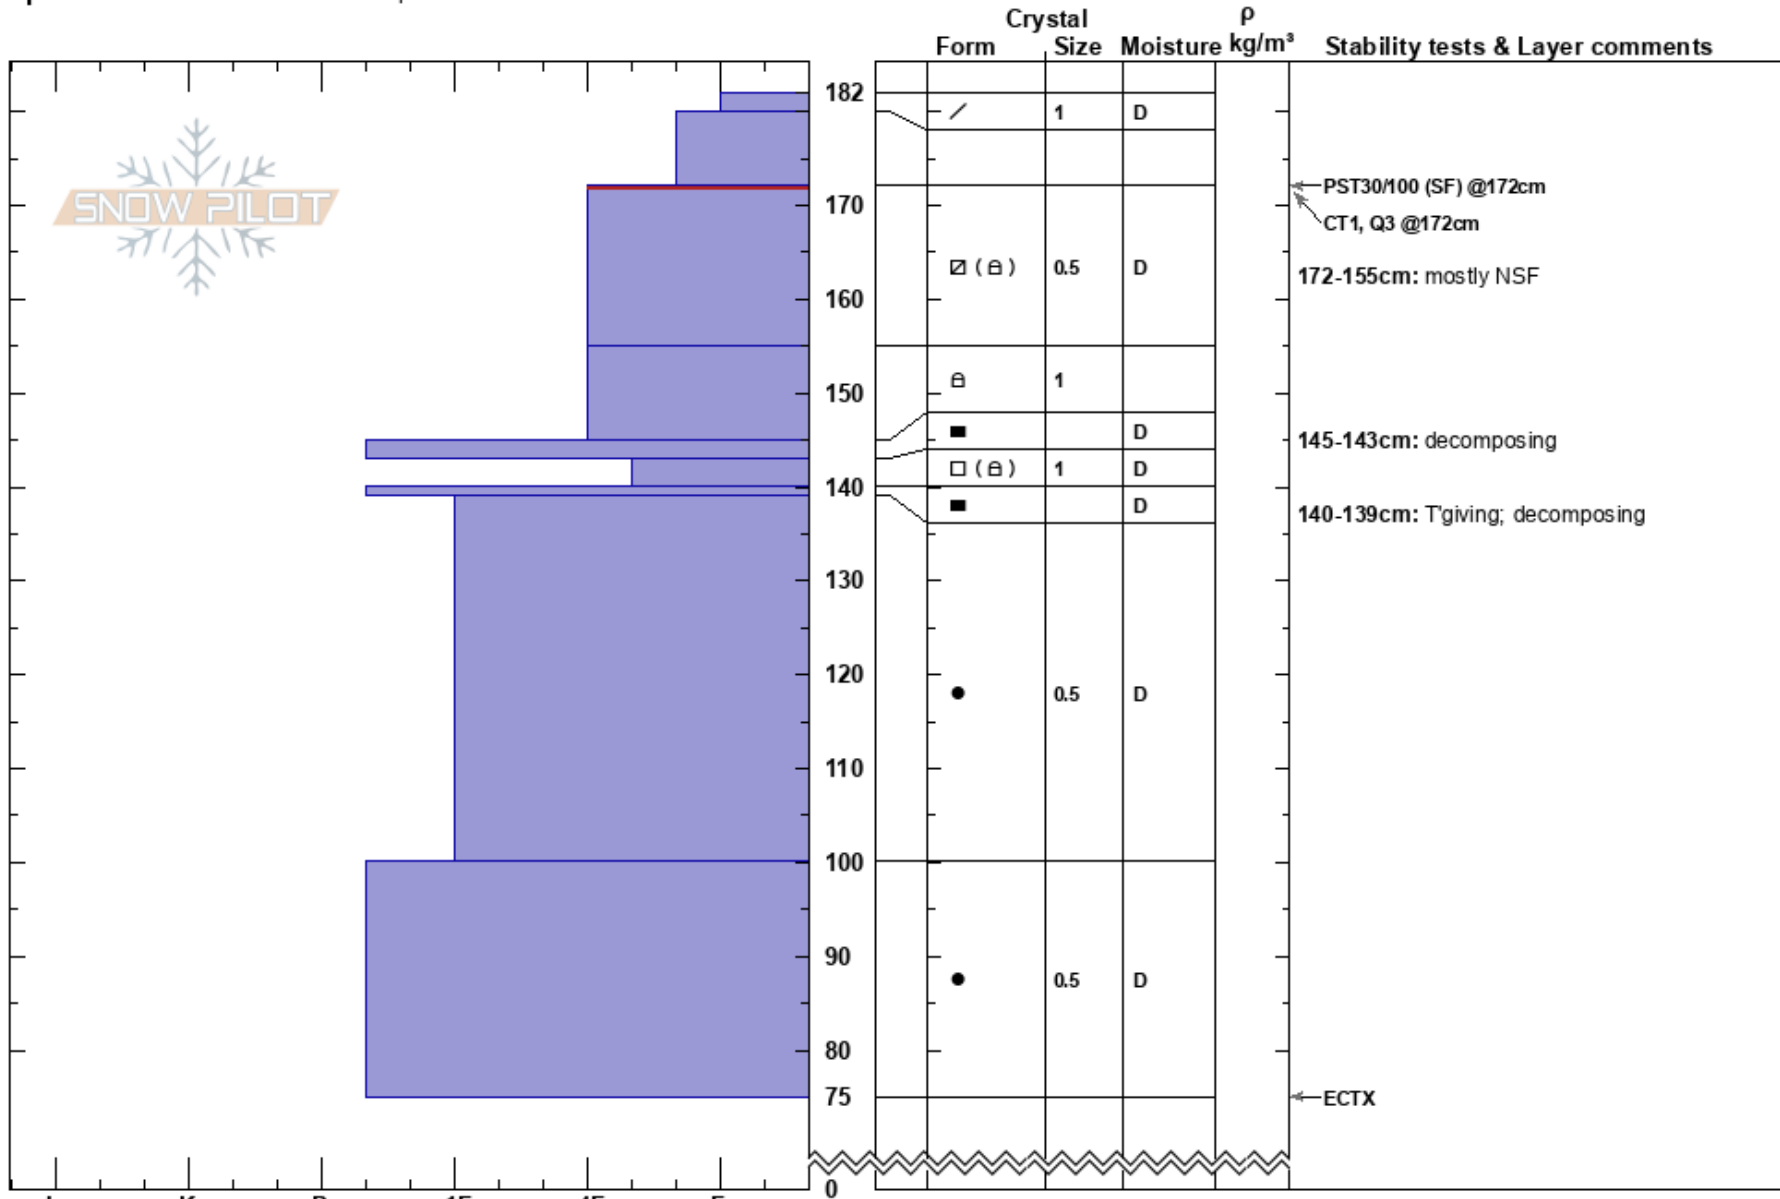

Almost Died
 Beartooths
 MT
Elevation: 9500 ft
Aspect: 50°
Specifics: Snowmobile tracks on slope

Doug Chabot-Admin
 12/17/2017 - 9:00am
Co-ord: 45.04994N, -109.93122W
Slope Angle: 32°
Wind Loading: no

Stability: Very Good **HS:** 182
Air Temperature: -16°C
Sky Cover: BKN
Precipitation: NO
Wind: SW Light Breeze

Layer Notes:
 172-155cm: mostly NSF
 172-155cm: Problematic layer
 145-143cm: decomposing
 140-139cm: T'giving; decomposing

Notes: Pit dug with Graham Turnage. No signs of instability. Only dug to 75cm.