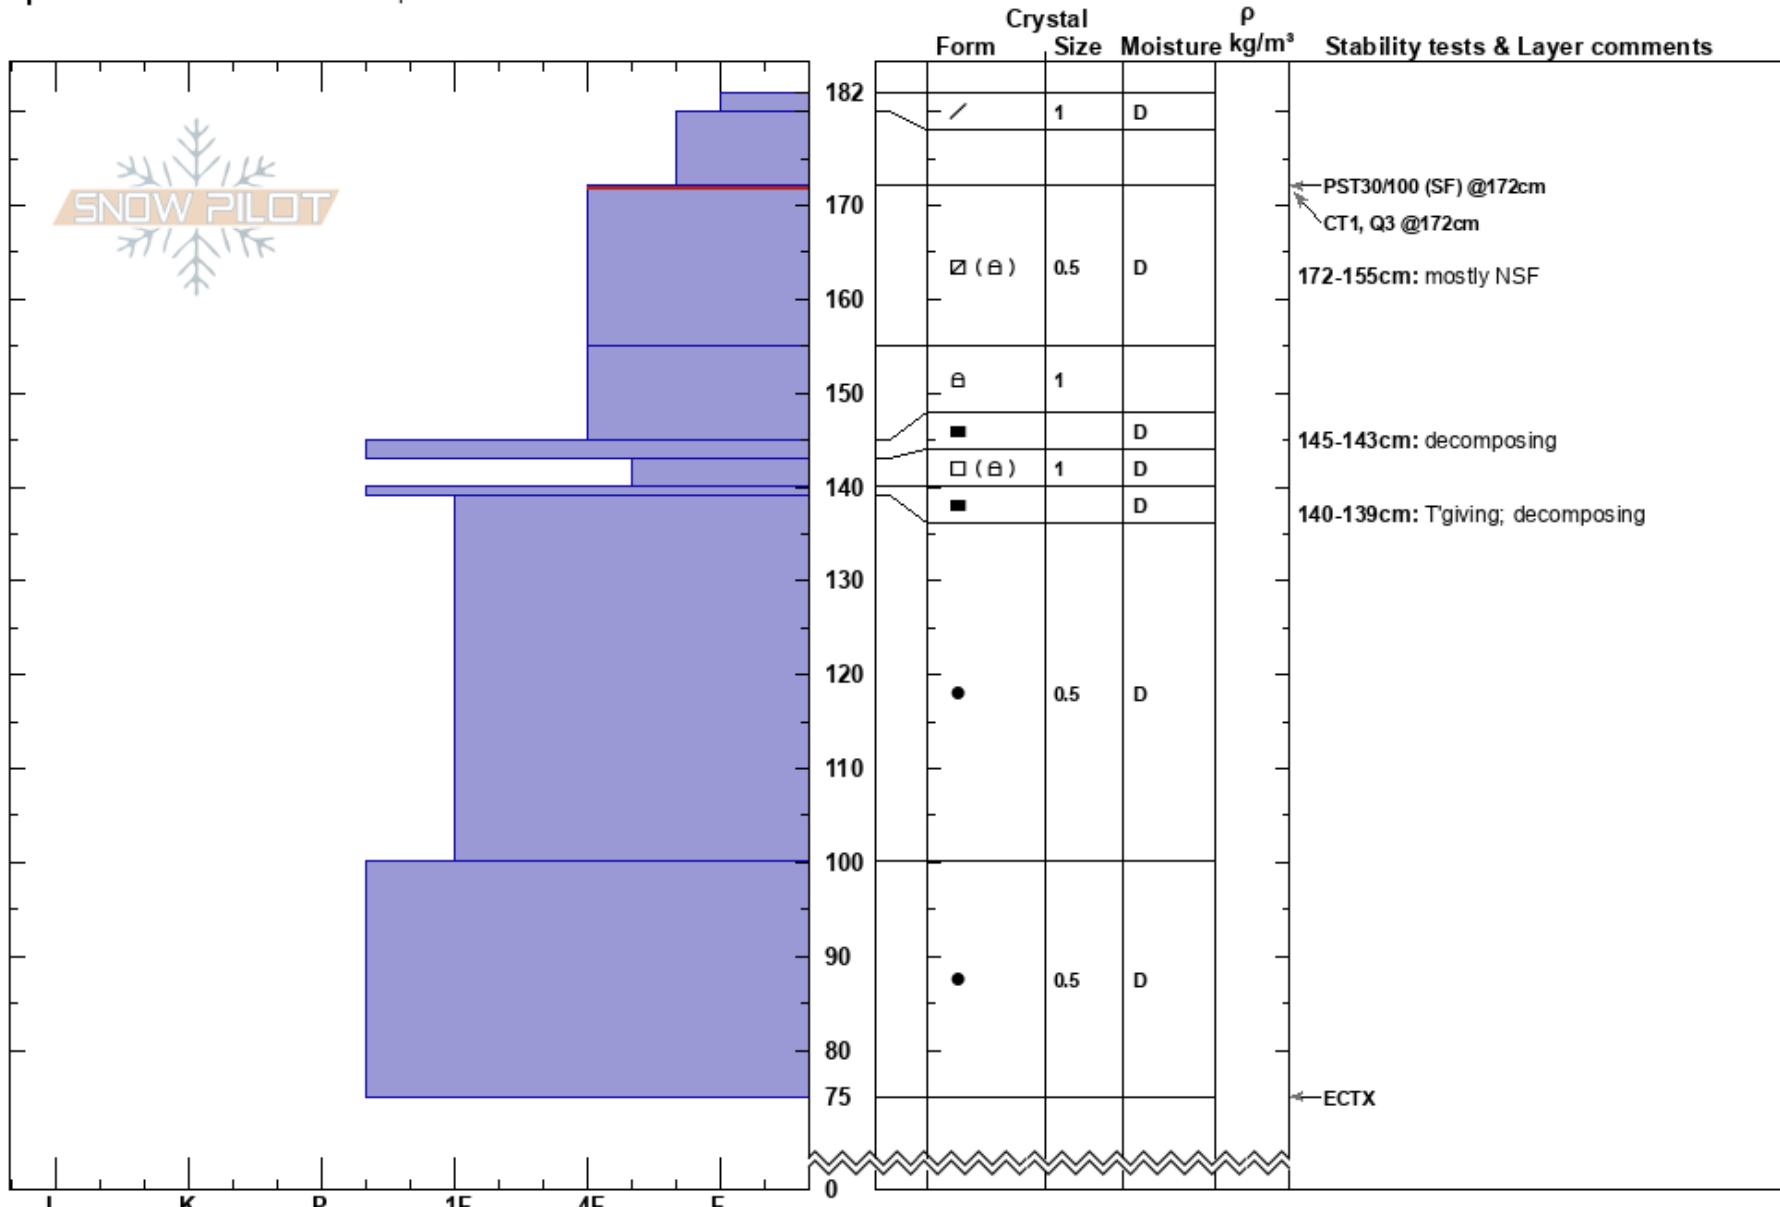

Almost Died
 Beartooths
 MT
Elevation: 9500 ft
Aspect: 50°
Specifics: Snowmobile tracks on slope

Doug Chabot-Admin
 12/17/2017 - 9:00am
Co-ord: 45.04994N, -109.93122W
Slope Angle: 32°
Wind Loading: no

Stability: Very Good **HS:** 182
Air Temperature: -16°C
Sky Cover: BKN
Precipitation: NO
Wind: SW Light Breeze

Layer Notes:
 172-155cm: mostly NSF
 172-155cm: Problematic layer
 145-143cm: decomposing
 140-139cm: T'giving; decomposing

Notes: Pit dug with Graham Turnage. No signs of instability. Only dug to 75cm.