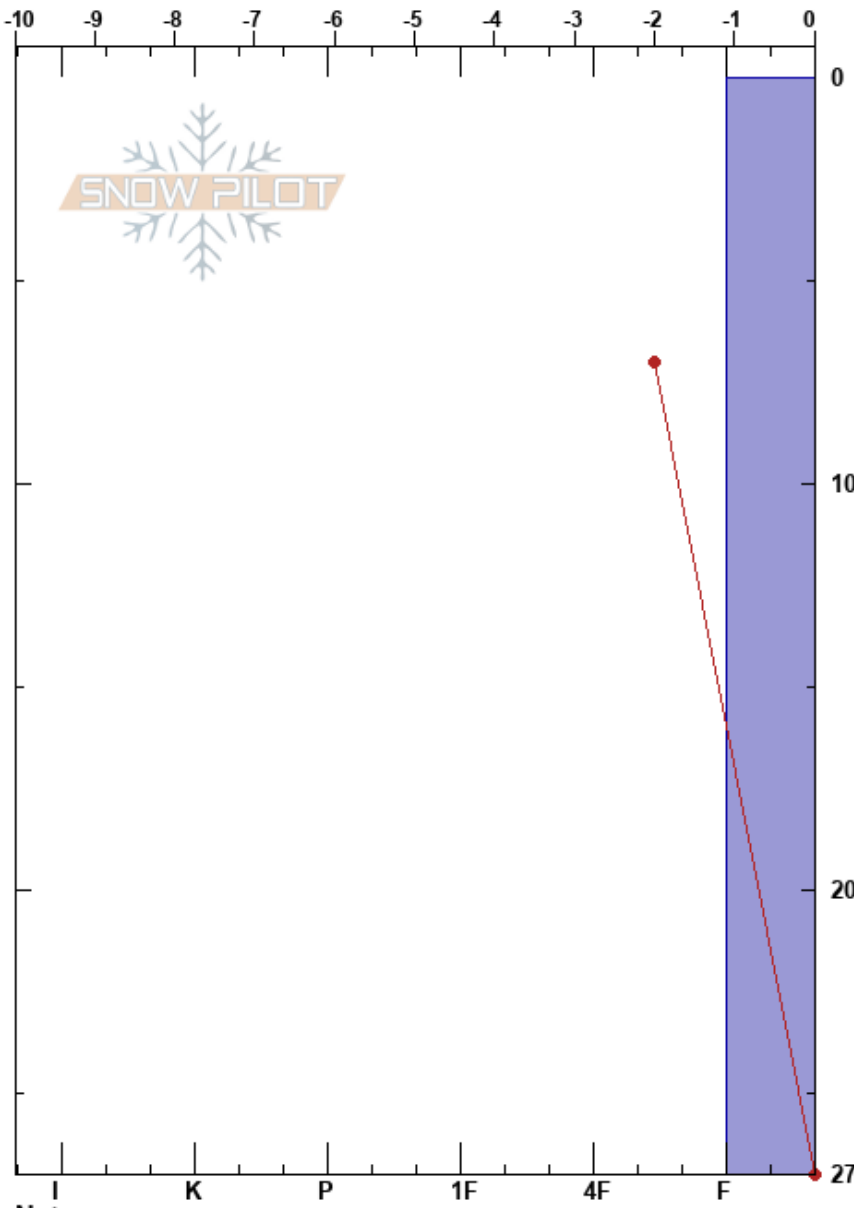

tamarack south
Mount Rose
NV
Elevation: 9029 ft
Aspect: S
Specifics:

Ryan Tumer
11/26/2022 - 1:00pm
Co-ord: 39.30768N, -119.92139W
Slope Angle: 20°
Wind Loading:

Stability: HS:27
Air Temperature: 4°C
Sky Cover: CLR
Precipitation: NO
Wind: Calm

| Crystal | | Moisture | ρ kg/m³ | Stability tests & Layer comments |
|---------|------|----------|------------|----------------------------------|
| Form | Size | | | |
| ∅ | 1 | | | |

Notes: [Not a pit profile expert]

Slope aspect 160 deg, south aspect had turned to spring-like slush in the afternoon