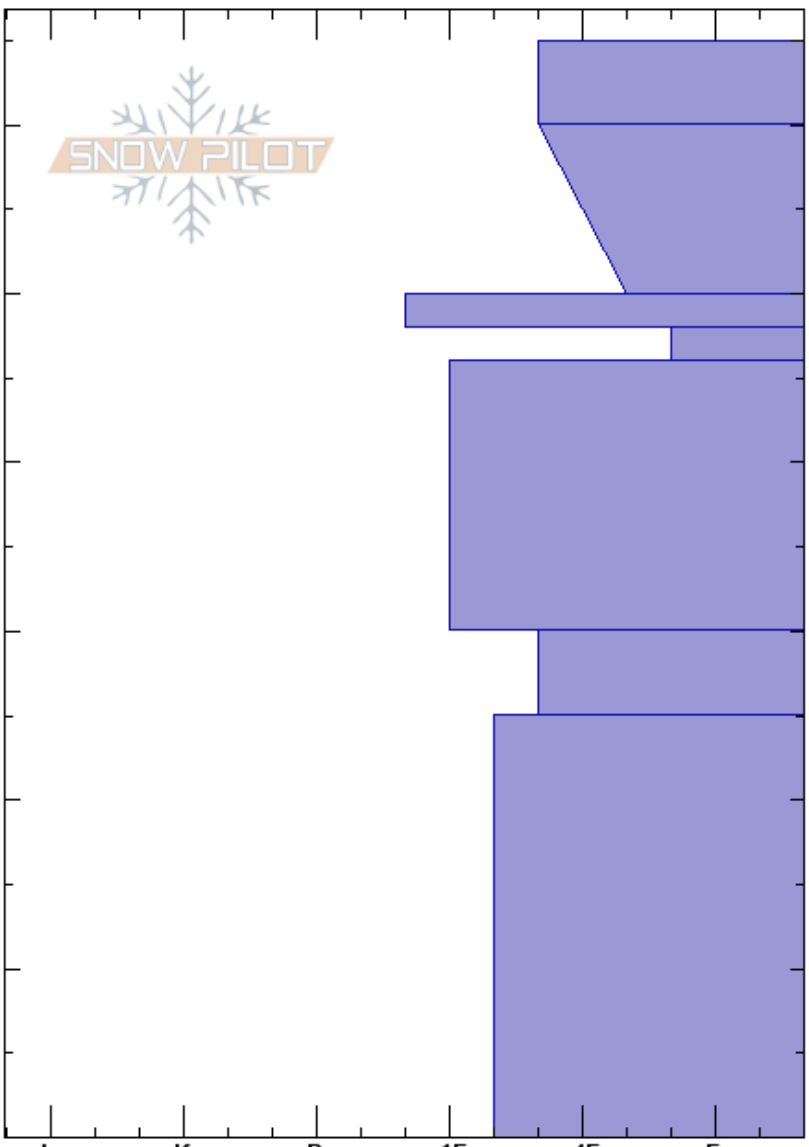

Bradley's meadow
 Bridger Range
 MT
 Elevation: 7800 ft
 Aspect: 80°
 Specifics: Ski tracks on slope; We skied slope

Alex Marienthal
 11/25/2022 - 12:44pm
 Co-ord: 45.83030N, -110.92707W
 Slope Angle: 21°
 Wind Loading: yes

Stability: Good HS:65
 Air Temperature: 7°C
 Sky Cover: FEW
 Precipitation: NO
 Wind: Calm
 Layer Notes:
 48-46cm: Problematic layer

Depth (cm)	Crystal		ρ kg/m ³	Stability tests & Layer comments
	Form	Size		
65	/ (/)		M	
60	/		D	
50	•			← ECTN17 @48cm
48	□ (B)	0.5-1		
40	•	0.5		
30	□	1		← ECTN29 @30cm
10	⊙⊙ (B)	(1)		