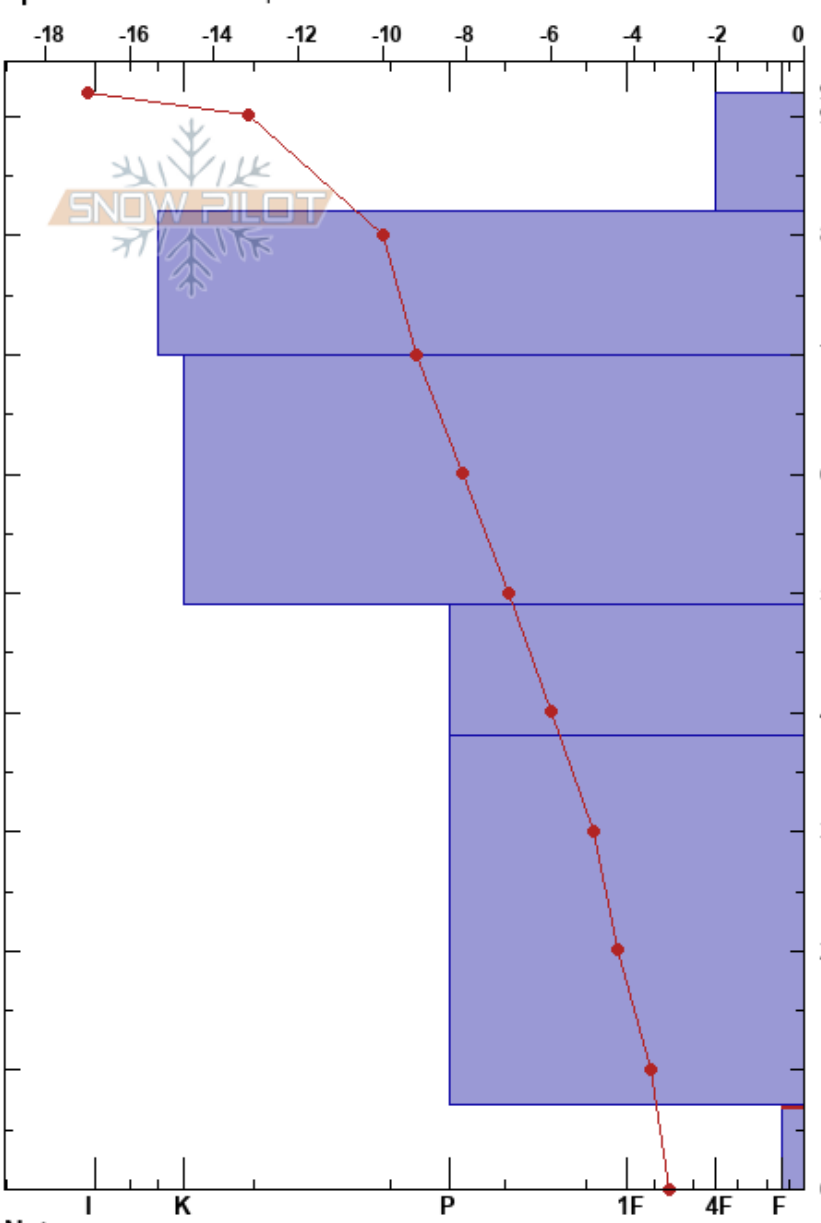

Kumroch av.path#7
 Kamchatka
 Russia
 Elevation: 1050 m
 Aspect: E
 Specifics: We skied slope

Mikhail Ryabchikov
 26/11/2022 - 14:30
 Co-ord:
 Slope Angle: 31°
 Wind Loading: previous

Stability: Very Good HS:92
 Air Temperature: -9.7°C PF:4 7-0cm:Problematic layer
 Sky Cover: BKN
 Precipitation: NO
 Wind: N Light Breeze

Form	Crystal		Moisture	ρ kg/m ³	Stability tests & Layer comments
	Size				
/	1		D		
.	0.3		D		
.	0.3		D		
.	0.1		D		
.	0.1-0.3		D		
^	1.5-3		D		CTN

Notes: