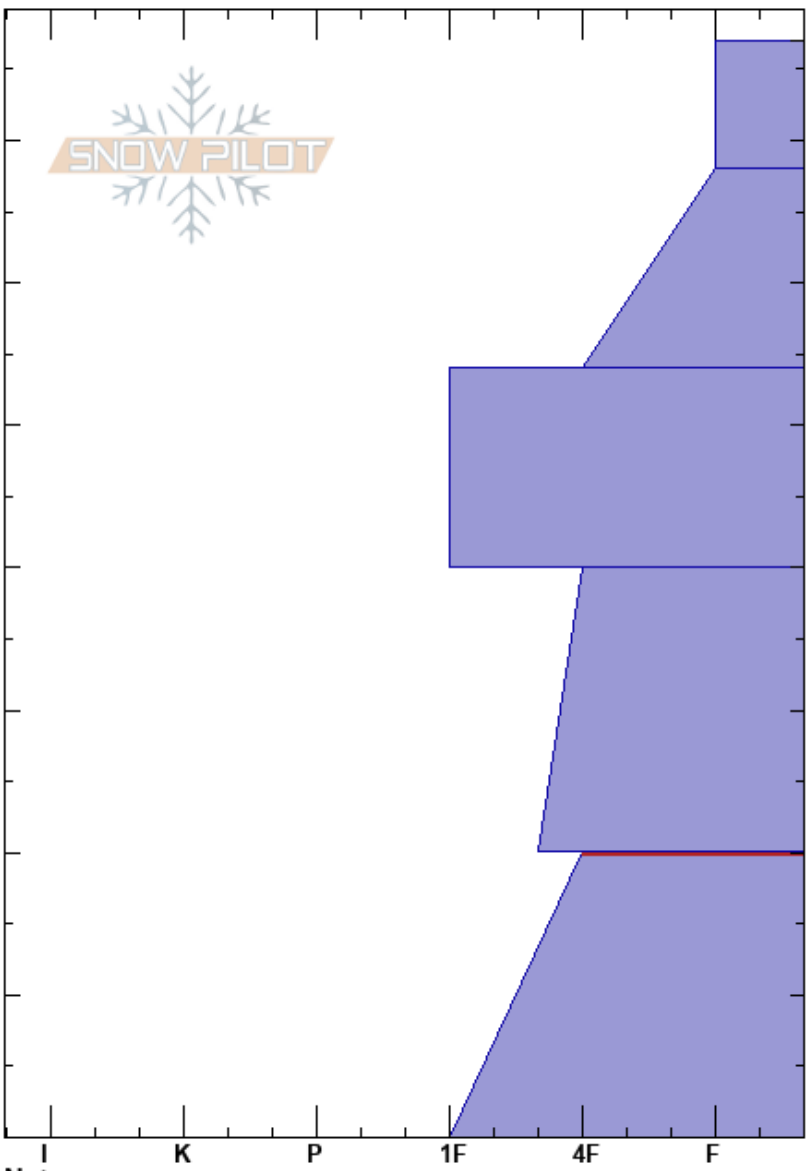

Snowbowl Lavelle
 Rattlesnake Mtns
 MT
 Elevation: 7414 ft
 Aspect: N
 Specifics: Pit dug in a Ski Area; Pit is representative of backcountry

Arden Feldman
 11/25/2022 - 4:00pm
 Co-ord: 47.03381N, -113.99127W
 Slope Angle: 15°
 Wind Loading: no

Stability: **HS:77**
 Air Temperature: 1°C **PF:40** 20-0cm: Problematic layer
 Sky Cover: OVC **PS: 15**
 Precipitation: NO
 Wind: NW Light Breeze

Depth (cm)	Crystal		Moisture	ρ kg/m ³	Stability tests & Layer comments
	Form	Size			
77	⚡	3			
70	/ (⚡)	0.5-1 (3)			
60	□	0.5-1			
50	⬤	0.3-0.5			
40	□	0.5-1			
30	□	0.5-1			
20					← ECTN23 @20cm
10	□	1-2			
0					