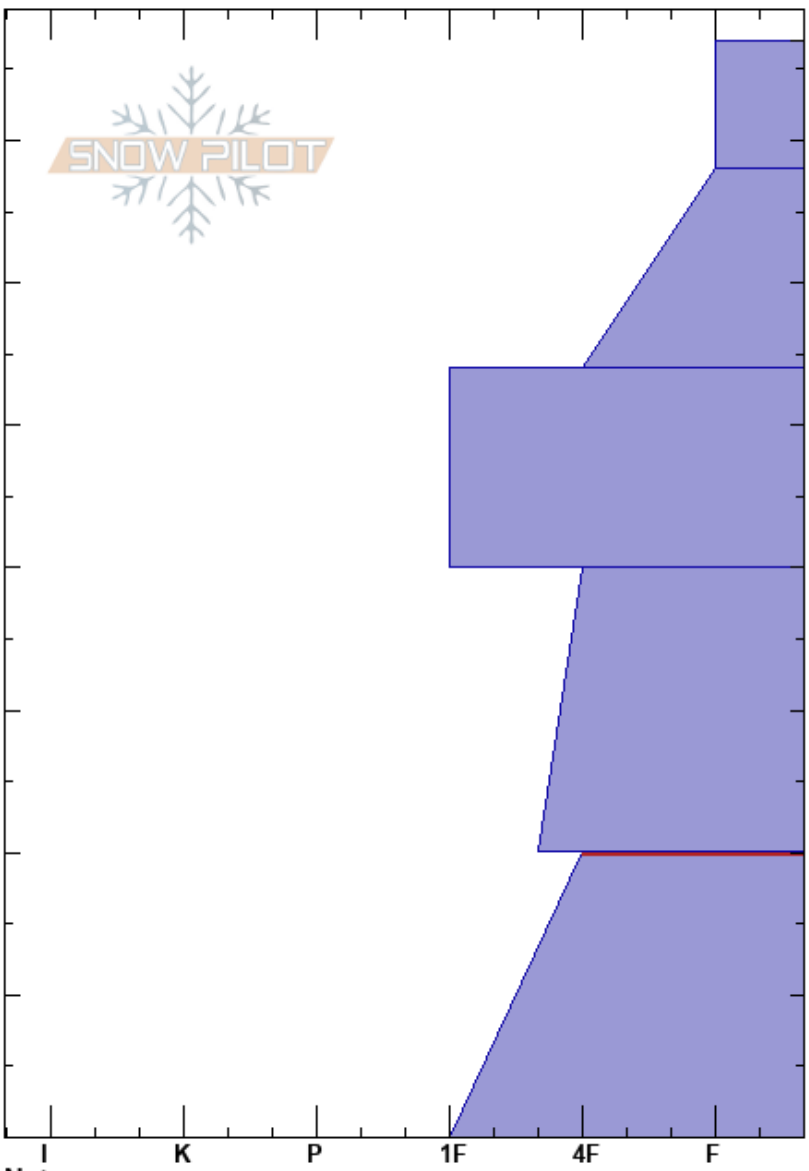

Snowbowl Lavelle
 Rattlesnake Mtns
 MT
 Elevation: 7414 ft
 Aspect: N
 Specifics: Pit dug in a Ski Area; Pit is representative of backcountry

Arden Feldman
 11/25/2022 - 4:00pm
 Co-ord: 47.03381N, -113.99127W
 Slope Angle: 15°
 Wind Loading: no

Stability: **HS:77**
 Air Temperature: 1°C **PF:40** 20-0cm: Problematic layer
 Sky Cover: OVC **PS: 15**
 Precipitation: NO
 Wind: NW Light Breeze

Depth (cm)	Crystal		Moisture	ρ kg/m ³	Stability tests & Layer comments
	Form	Size			
77	⚡	3			
70	/ (⚡)	0.5-1 (3)			
60	□	0.5-1			
50	⬤	0.3-0.5			
40	□	0.5-1			
30	□	0.5-1			
20	□	1-2			← ECTN23 @20cm
10	□	1-2			
0					