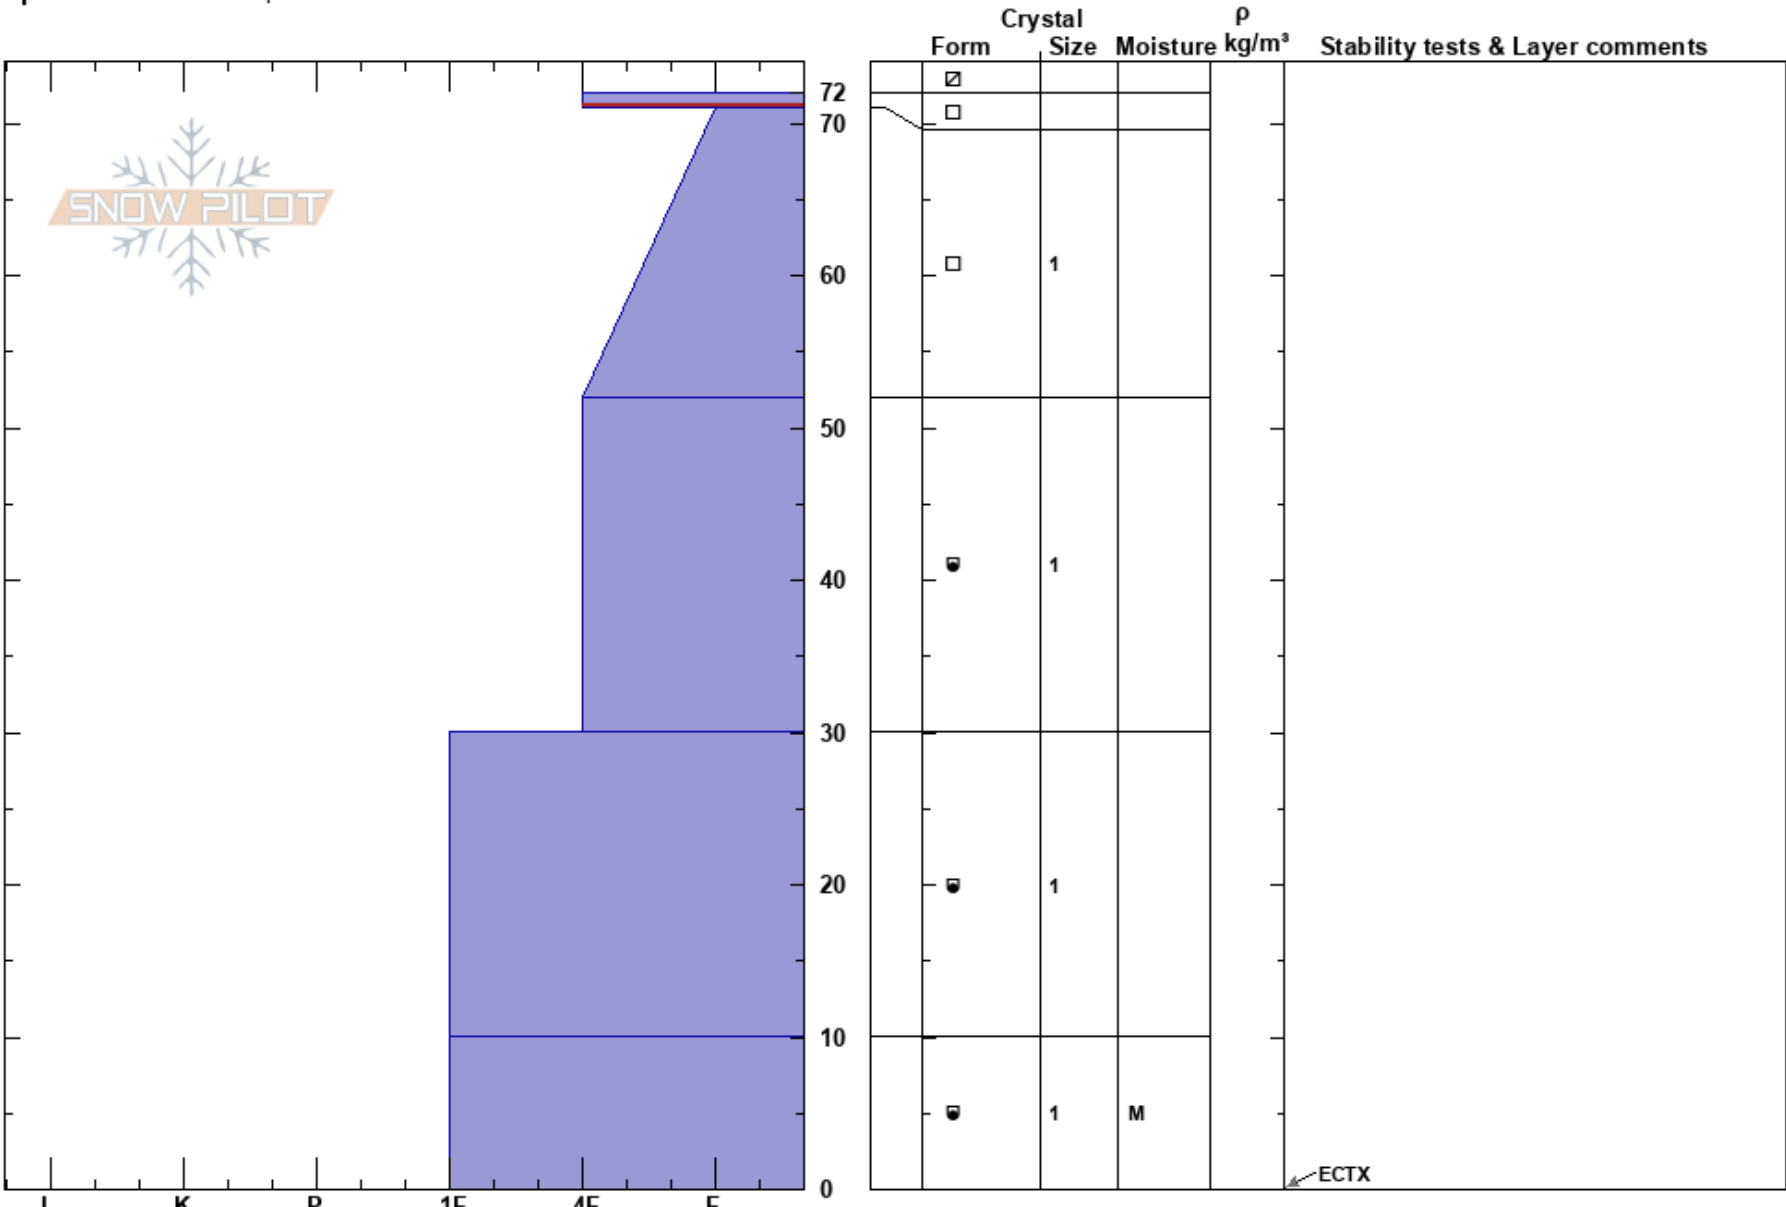

2022.11.25 Cutler Ridg  
 Wasatch Range  
 UT  
 Elevation: 8608 ft  
 Aspect: NE  
 Specifics: We skied slope

Dave Kelly  
 11/25/2022 - 2:00pm  
 Co-ord: 41.36382N, -111.94917W  
 Slope Angle: 32°  
 Wind Loading:

Stability: Good  
 Air Temperature: -11°C  
 Sky Cover: CLR  
 Precipitation: NO  
 Wind: SW Moderate

HS:72  
 Layer Notes:  
 72-71cm: Problematic layer

Notes: Ice hard crust on ground at select locations, not in this pit. HS at 7000' was 30 cm. 50cm at Ben Lomond Peak Snotel.