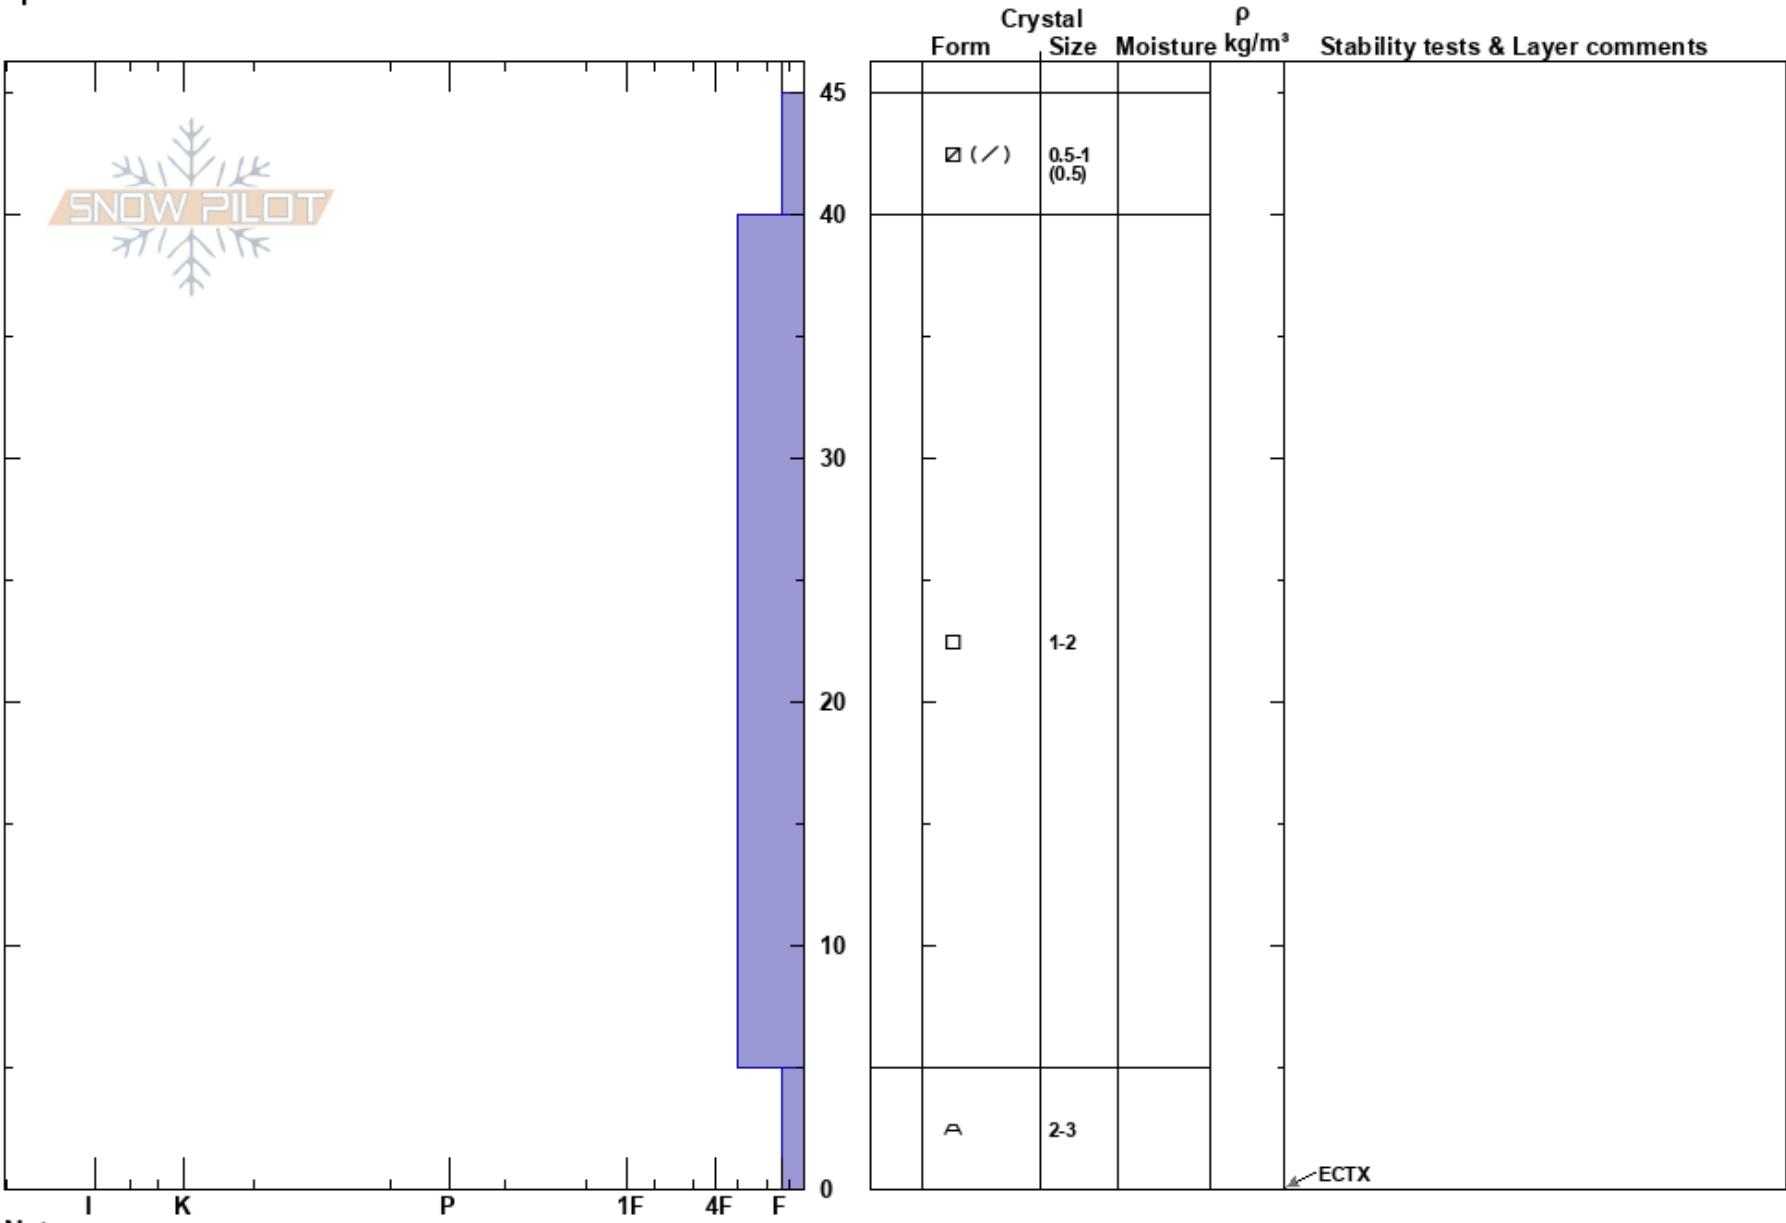

Frances Hut  
 Tenmile Range  
 CO  
 Elevation: 11579 ft  
 Aspect: E  
 Specifics:

Andrew McWilliams  
 11/25/2022 - 11:00am  
 Co-ord: 39.43599N, -106.07982W  
 Slope Angle: 30°  
 Wind Loading:

Stability:  
 Air Temperature: 27°F  
 Sky Cover: FEW  
 Precipitation: NO  
 Wind: Calm  
 HS:45  
 PF:45  
 PS:35  
 45-40cm:Problematic layer