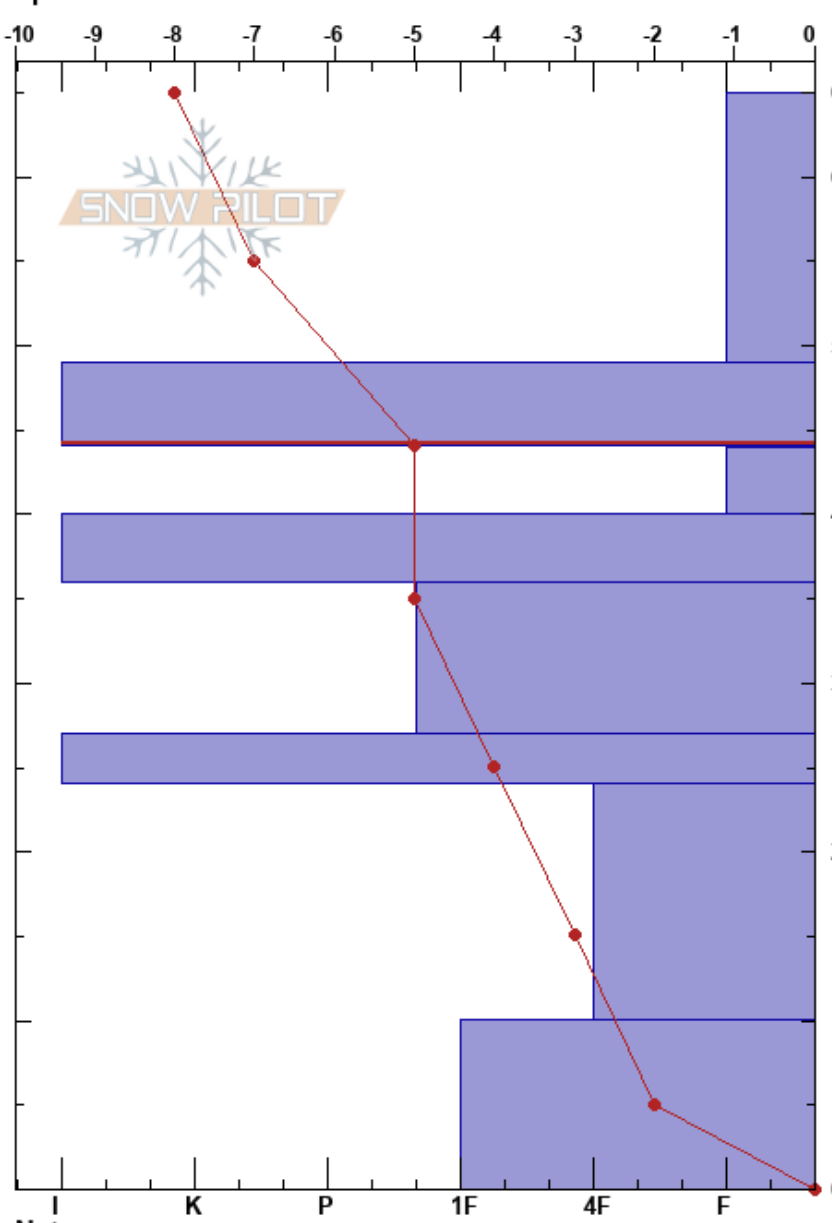

Jenny Bowl
 Rattlesnake Mtns
 MT
 Elevation: 7390 ft
 Aspect: 108°
 Specifics:

Matt Radlowski
 12/17/2017 - 11:00am
 Co-ord: 47.03471N, -113.98844W
 Slope Angle: 32°
 Wind Loading:

Stability:
 Air Temperature: -8°C
 Sky Cover: OVC
 Precipitation: NO
 Wind: NW Calm

HS:65
 Layer Notes:
 49-44cm: Problematic layer

Form	Crystal		Moisture	ρ kg/m ³	Stability tests & Layer comments
	Size				
+					
⊙					
⊠					
□					
■					
□					
⊙					
⊖					
^					

Notes: