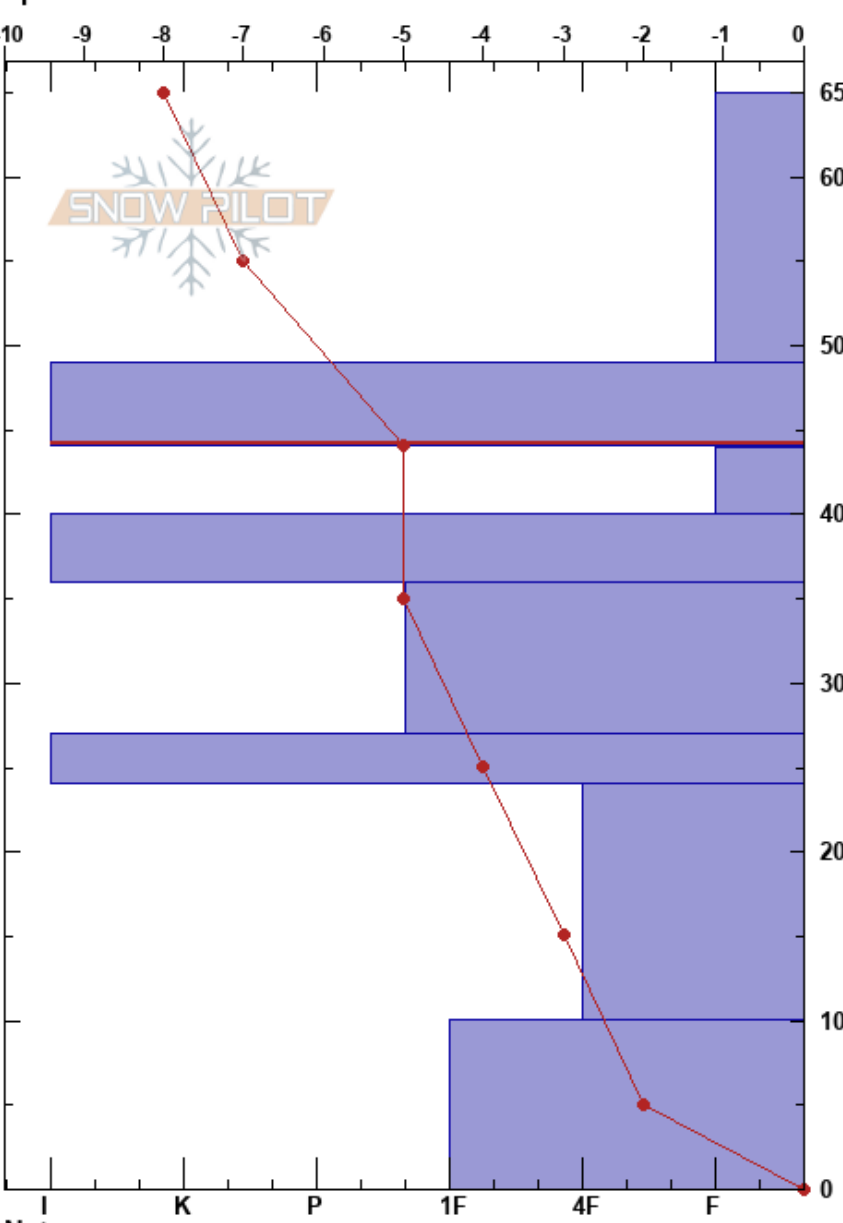

Jenny Bowl  
 Rattlesnake Mtns  
 MT  
 Elevation: 7390 ft  
 Aspect: 108°  
 Specifics:

Matt Radlowski  
 12/17/2017 - 11:00am  
 Co-ord: 47.03471N, -113.98844W  
 Slope Angle: 32°  
 Wind Loading:

Stability:  
 Air Temperature: -8°C  
 Sky Cover: OVC  
 Precipitation: NO  
 Wind: NW Calm

HS:65  
 Layer Notes:  
 49-44cm: Problematic layer

Form	Crystal		$\rho$ kg/m <sup>3</sup>	Stability tests & Layer comments
	Size	Moisture		
+				
⊗				
⊗				← CTV, Q1 @44cm
⊠				← ECTN3 @44cm
■				
□				
⊗				
⊗				
⊖				
^				← CT23, Q3 @10cm