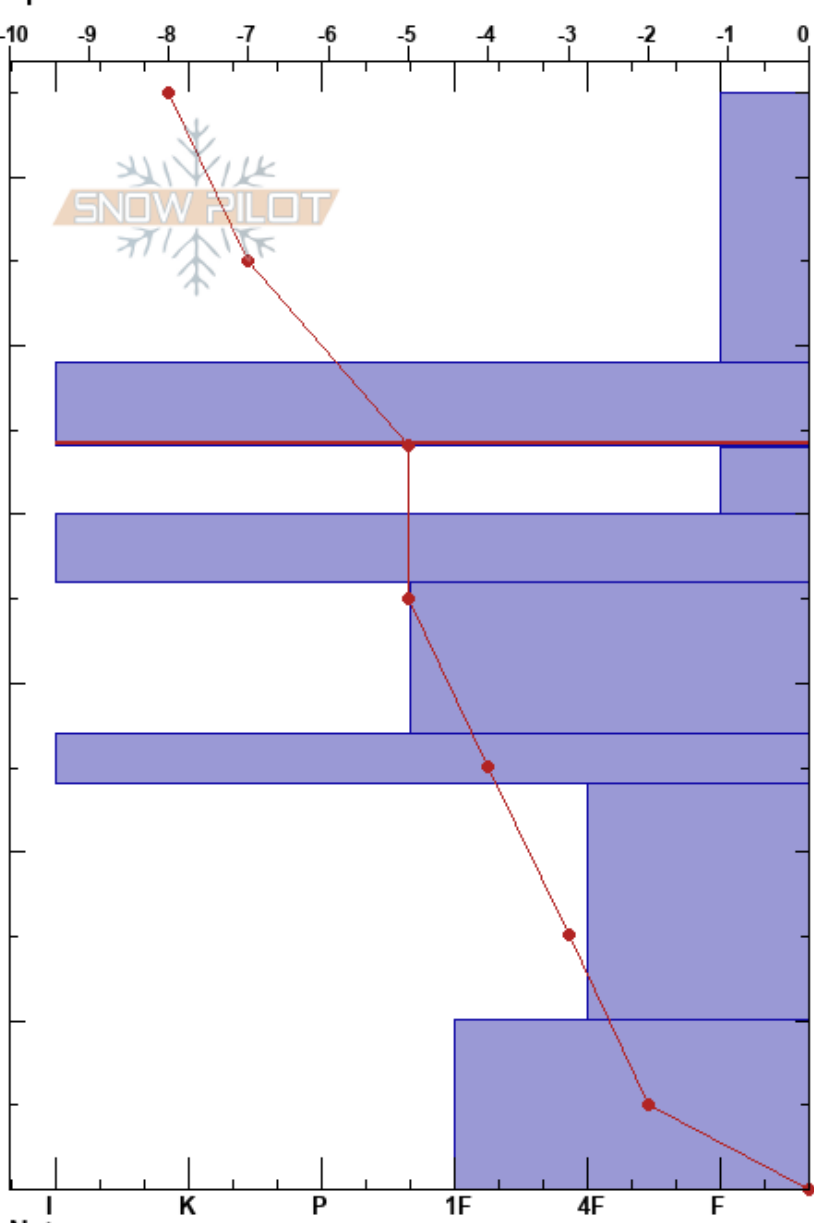

Jenny Bowl
 Rattlesnake Mtns
 MT
 Elevation: 7390 ft
 Aspect: 108°
 Specifics:

Matt Radlowski
 12/17/2017 - 11:00am
 Co-ord: 47.03471N, -113.98844W
 Slope Angle: 32°
 Wind Loading:

Stability: **HS:65**
 Air Temperature: -8°C
 Sky Cover: OVC
 Precipitation: NO
 Wind: NW Calm
 Layer Notes:
 49-44cm: Problematic layer

Elevation (cm)	Crystal		Moisture	ρ kg/m ³	Stability tests & Layer comments
	Form	Size			
65					
60	+				
50					
45	⊗				
44	⊠				← CTV, Q1 @44cm ← ECTN3 @44cm
40	■				
35	□				
30	⊗				
25					
20	⊖				
15					
10					← CT23, Q3 @10cm
5	^				
0					