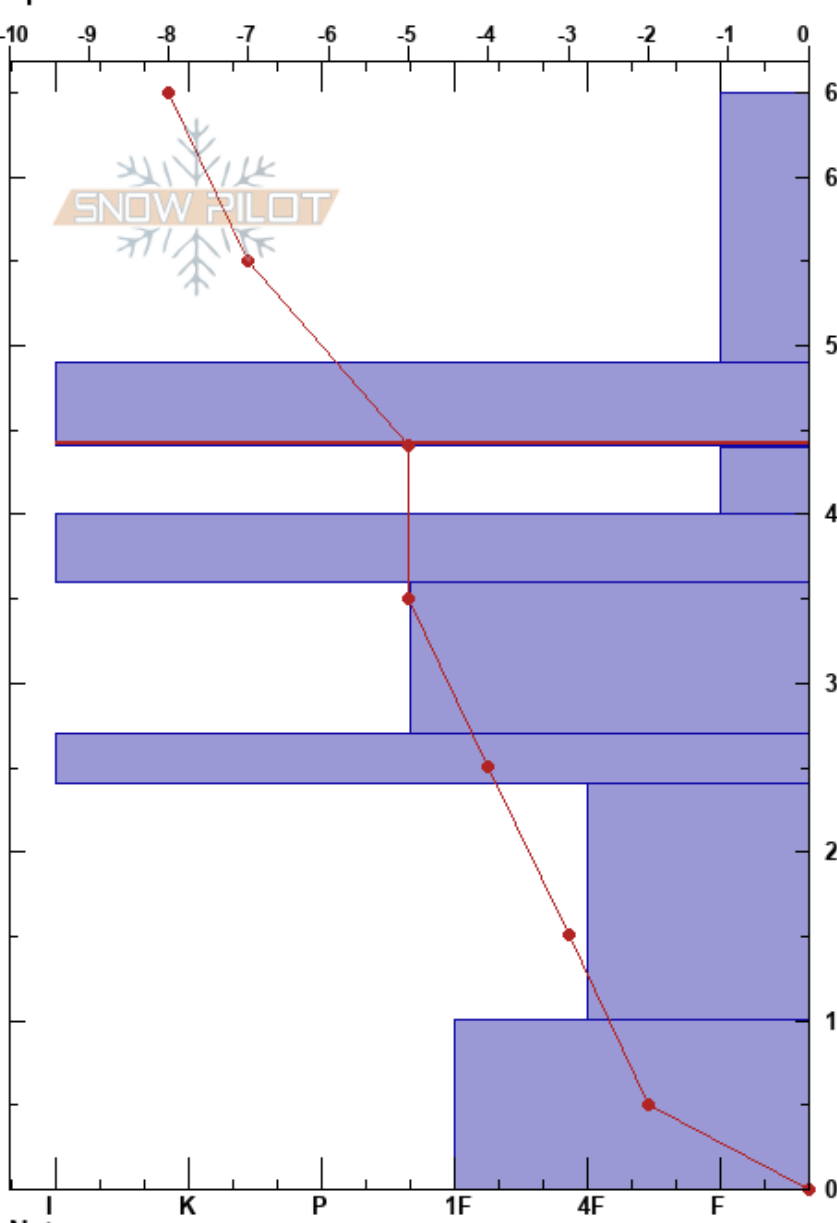

Jenny Bowl  
 Rattlesnake Mtns  
 MT  
 Elevation: 7390 ft  
 Aspect: 108°  
 Specifics:

Matt Radlowski  
 12/17/2017 - 11:00am  
 Co-ord: 47.03471N, -113.98844W  
 Slope Angle: 32°  
 Wind Loading:

Stability: **HS:65**  
 Air Temperature: -8°C  
 Sky Cover: OVC  
 Precipitation: NO  
 Wind: NW Calm  
 Layer Notes:  
 49-44cm: Problematic layer

Depth (cm)	Crystal		Moisture	$\rho$ kg/m <sup>3</sup>	Stability tests & Layer comments
	Form	Size			
65					
60	+				
50					
49-44	⊗				← CTV, Q1 @44cm ← ECTN3 @44cm
40	⊗				
30	□				
20	⊗				
10	⊖				← CT23, Q3 @10cm
0	^				