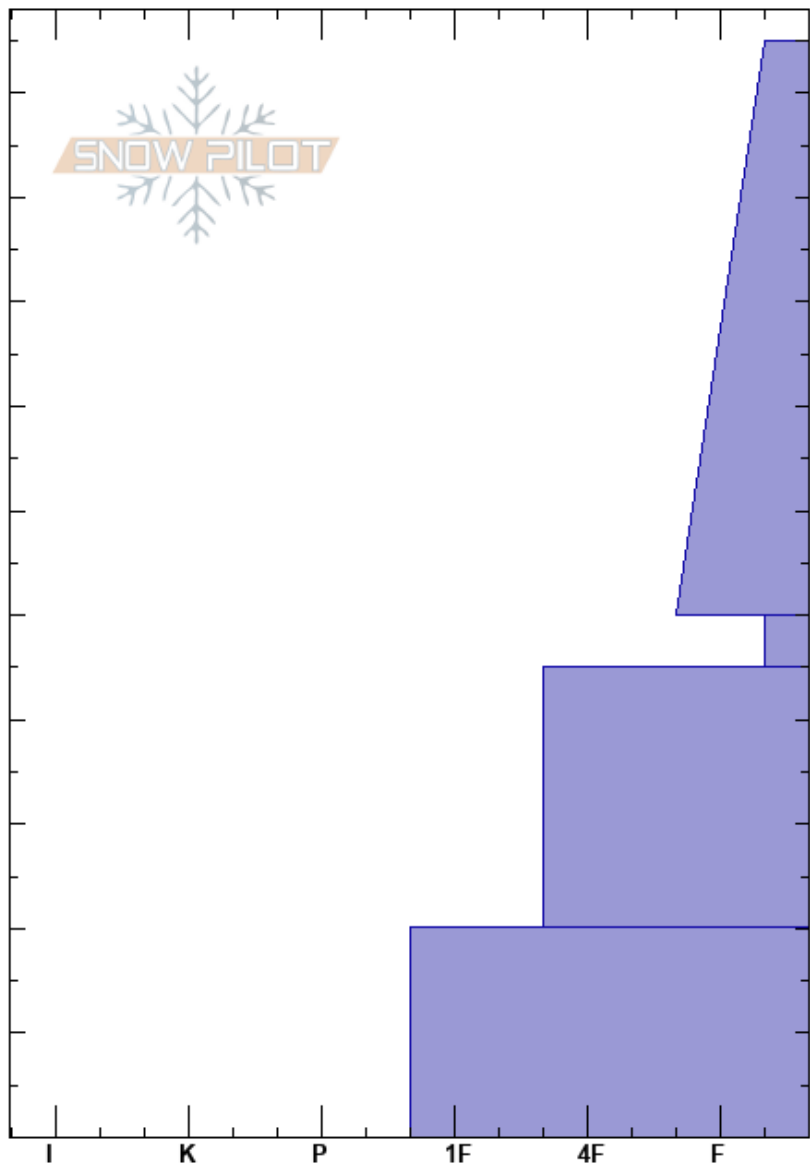

White Pine NW
 Wasatch Range
 UT
 Elevation: 9300 ft
 Aspect: NW
 Specifics:

Robert Kosinski
 11/24/2022 - 11:00am
 Co-ord:
 Slope Angle: 27°
 Wind Loading:

Stability: HS:105
 Air Temperature:
 Sky Cover: CLR
 Precipitation: NO
 Wind: Calm

Layer Notes:
 105-50cm: Graupel in lower 1/4
 50-45cm: Problematic layer

Crystal Form	Crystal Size	Moisture	ρ kg/m ³	Stability tests & Layer comments
* (Δ)	3(5)	D		105-50cm: Graupel in lower 1/4
/	3	D		← STM @ 50cm
/	3	D		
/	5	D		← ECTX