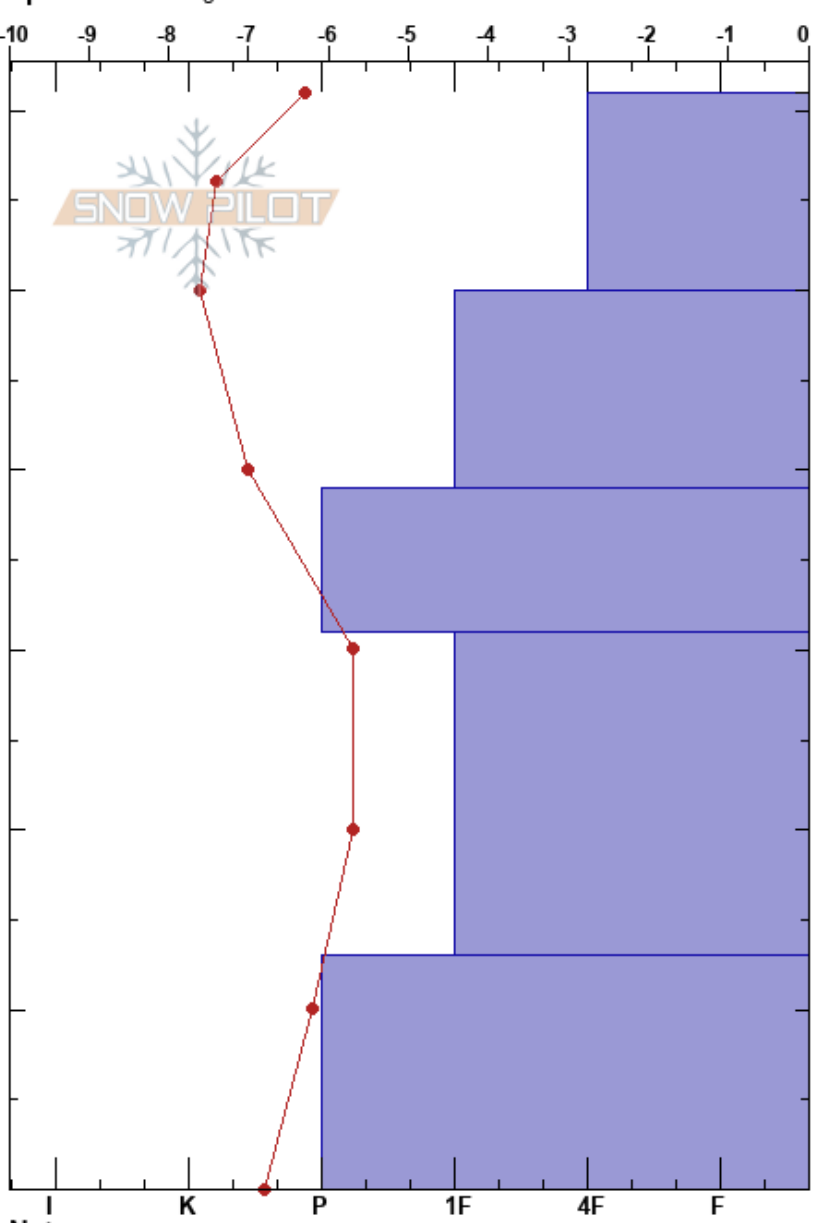

solitude- top
 Silver Valley Area
 ID
 Elevation: 5800 ft
 Aspect: 300°

neff michael
 11/23/2022 - 12:30pm
 Co-ord:
 Slope Angle: 24°
 Wind Loading:

Stability:
 Air Temperature: 27°C
 Sky Cover: FEW
 Precipitation: NO
 Wind: SW Calm

Layer Notes:

Specifics: Pit dug in a Ski Area

Form	Crystal Size	Moisture	ρ kg/m ³	Stability tests & Layer comments
/	0.5			
⊙⊙	0.5			
/	0.5			← ECTN25 @39cm ectn25@39
⊖	0.5			
^	1			

Notes: