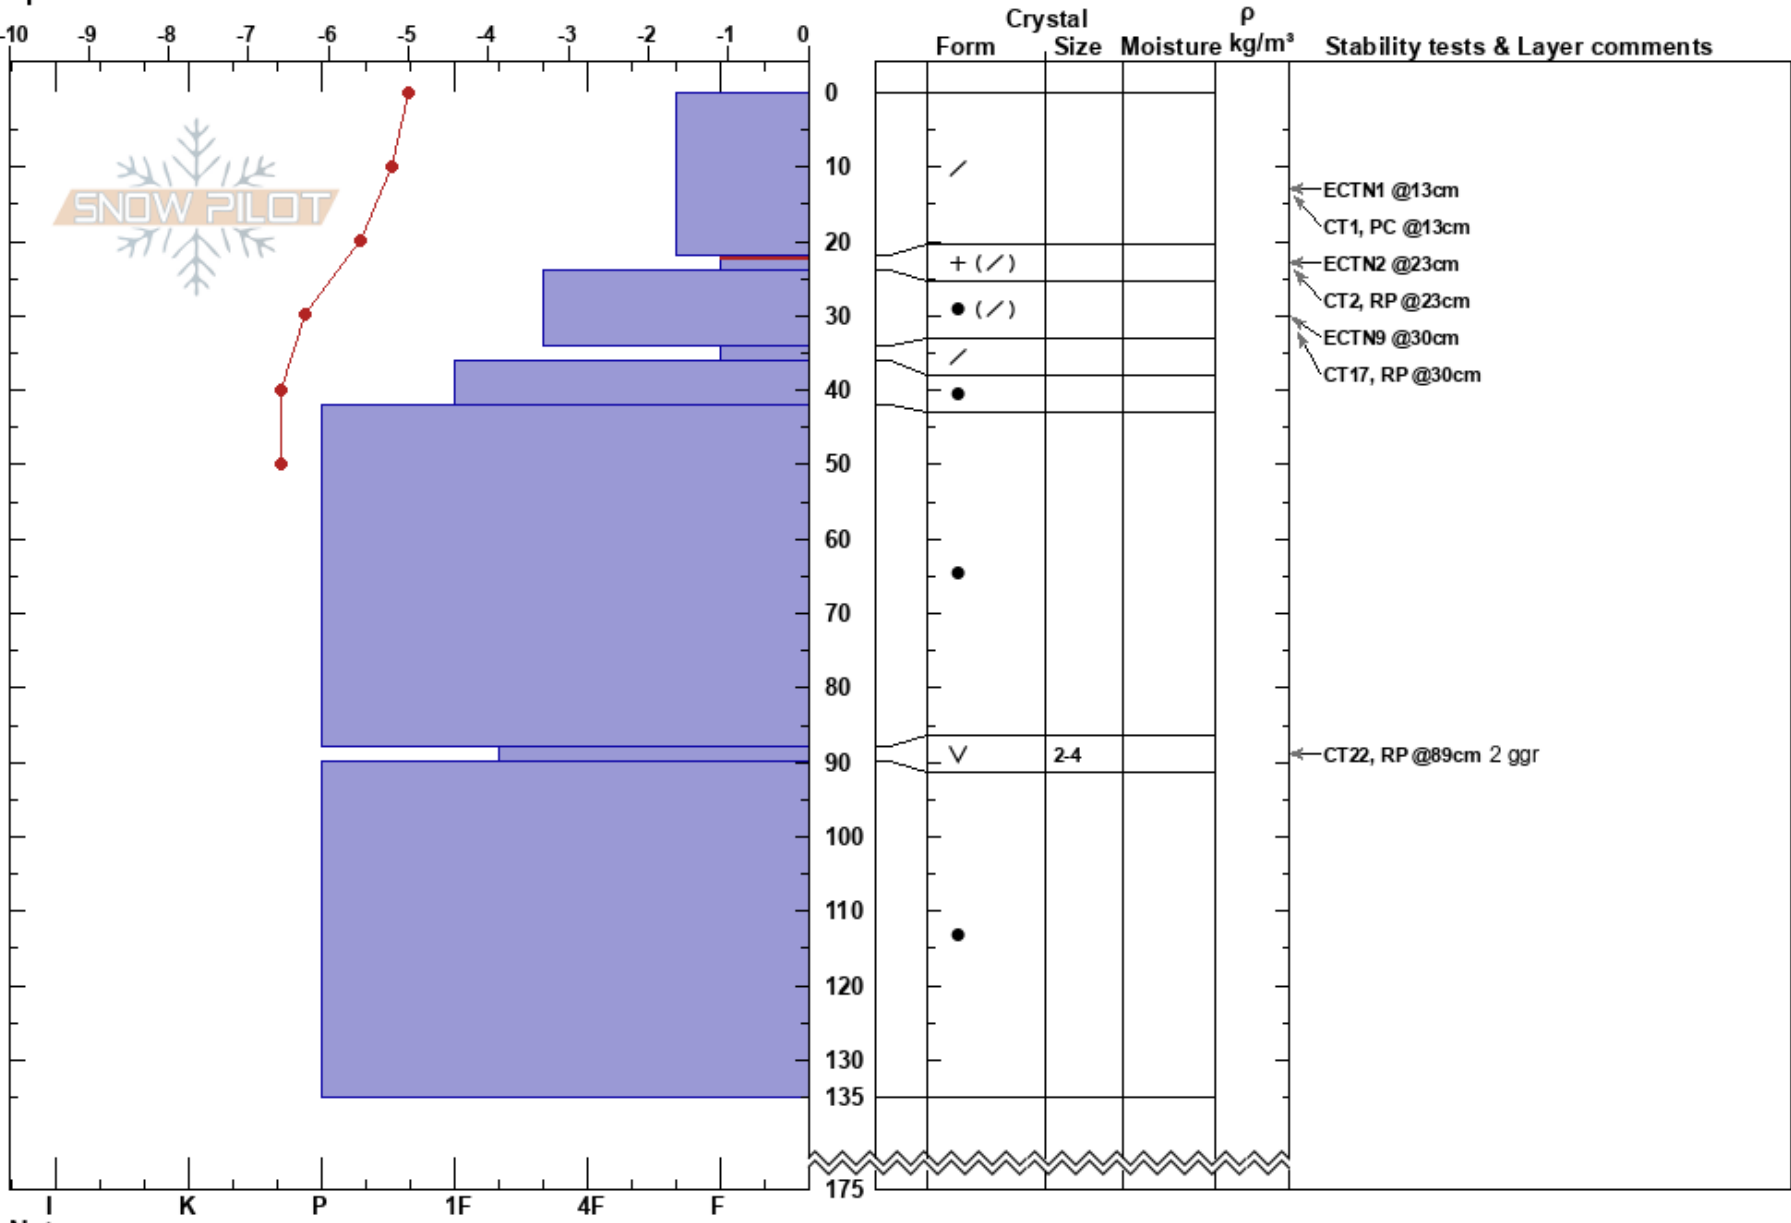

Gierevarto  
 Västra Vindelfjällen  
 Sweden  
 Elevation: 750 m  
 Aspect: 330°  
 Specifics:

Johan af Ekenstam  
 18/12/2017 - 13:00  
 Co-ord: 65.78358N, 15.05728E  
 Slope Angle: 15°  
 Wind Loading: yes

Stability:  
 Air Temperature: -5°C  
 Sky Cover: OVC  
 Precipitation: S-1  
 Wind: SE Moderate

HS:175  
 PF:30  
 22-24cm: Problematic layer

Notes: Lätt snöedrev.