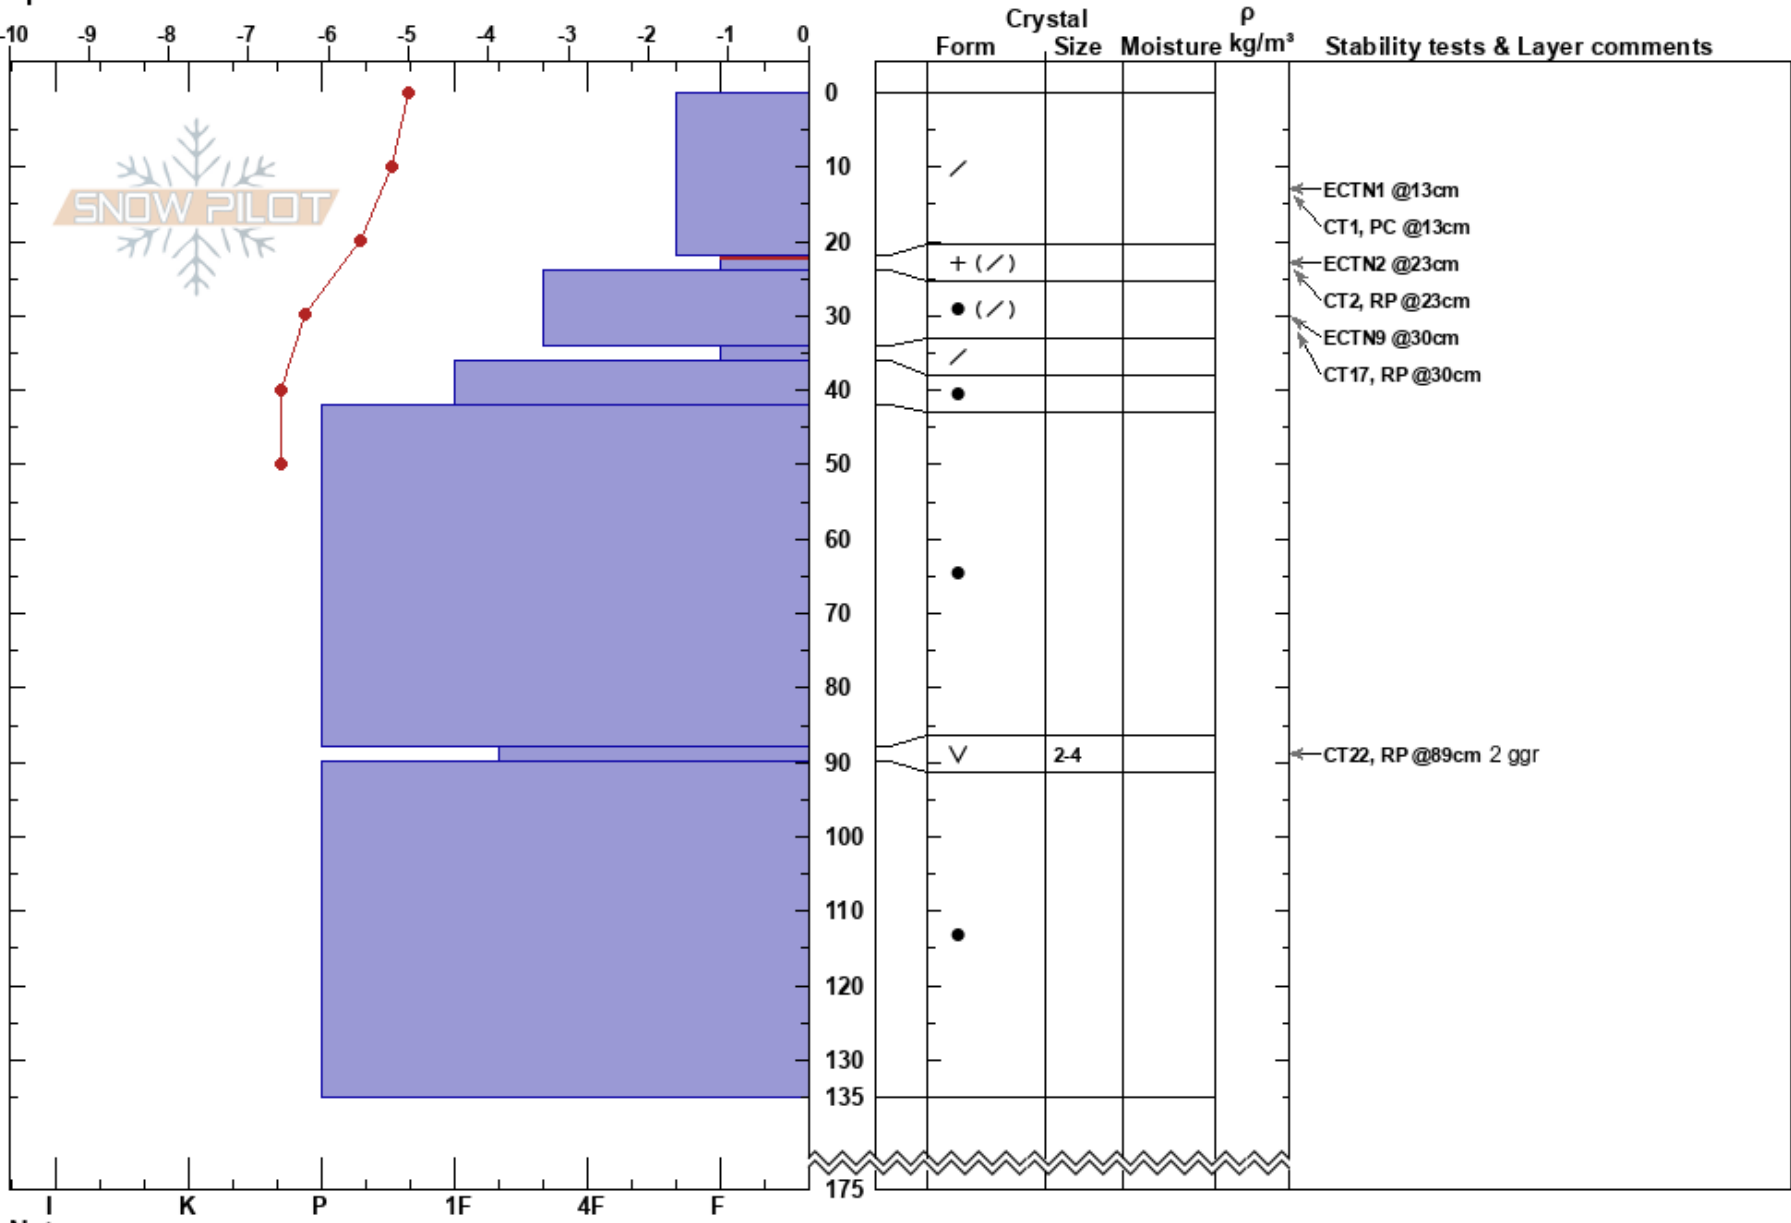

Gierevarto
 Västra Vindelfjällen
 Sweden
 Elevation: 750 m
 Aspect: 330°
 Specifics:

Johan af Ekenstam
 18/12/2017 - 13:00
 Co-ord: 65.78358N, 15.05728E
 Slope Angle: 15°
 Wind Loading: yes

Stability:
 Air Temperature: -5°C
 Sky Cover: OVC
 Precipitation: S-1
 Wind: SE Moderate

HS:175
 PF:30
 22-24cm: Problematic layer

Notes: Lätt snöedrev.