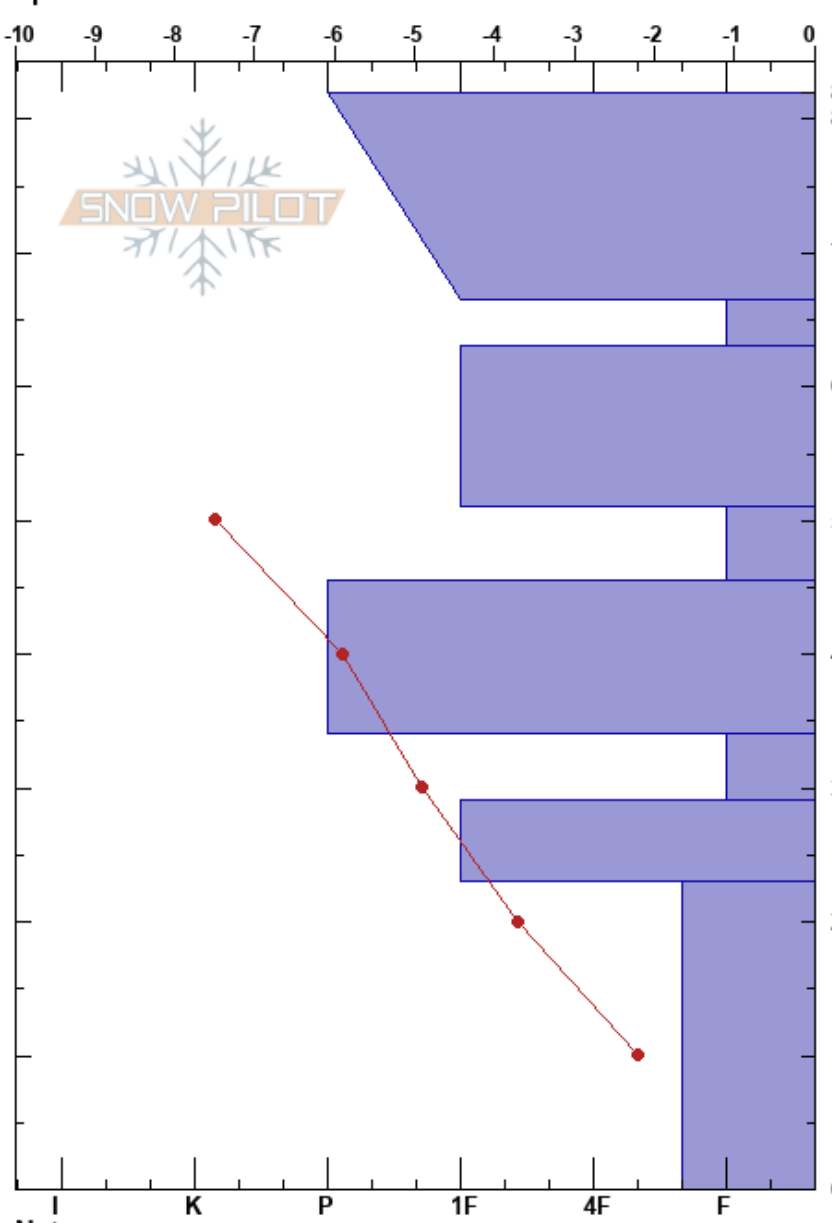

La Cal Basin
 Sangre de Cristo Range
 NM
 Elevation: 12780 ft
 Aspect: 22°
 Specifics:

Andy Bond
 12/17/2017 - 11:00am
 Co-ord:
 Slope Angle: 35°
 Wind Loading: previous

Stability:
 Air Temperature: -3.2°C
 Sky Cover: SCT
 Precipitation: NO
 Wind: SW Light Breeze

HS:82
 PF:15
 23-0cm: Problematic layer

Form	Crystal		ρ kg/m ³	Stability tests & Layer comments
	Size	Moisture		
•	0.1-0.3			
☒	0.5			← CT5, RP @64cm
•	0.3			
☐	1			
•	0.1-0.3			
☐	1			
☛				
^	2-3			↙ ECTP14 @0cm