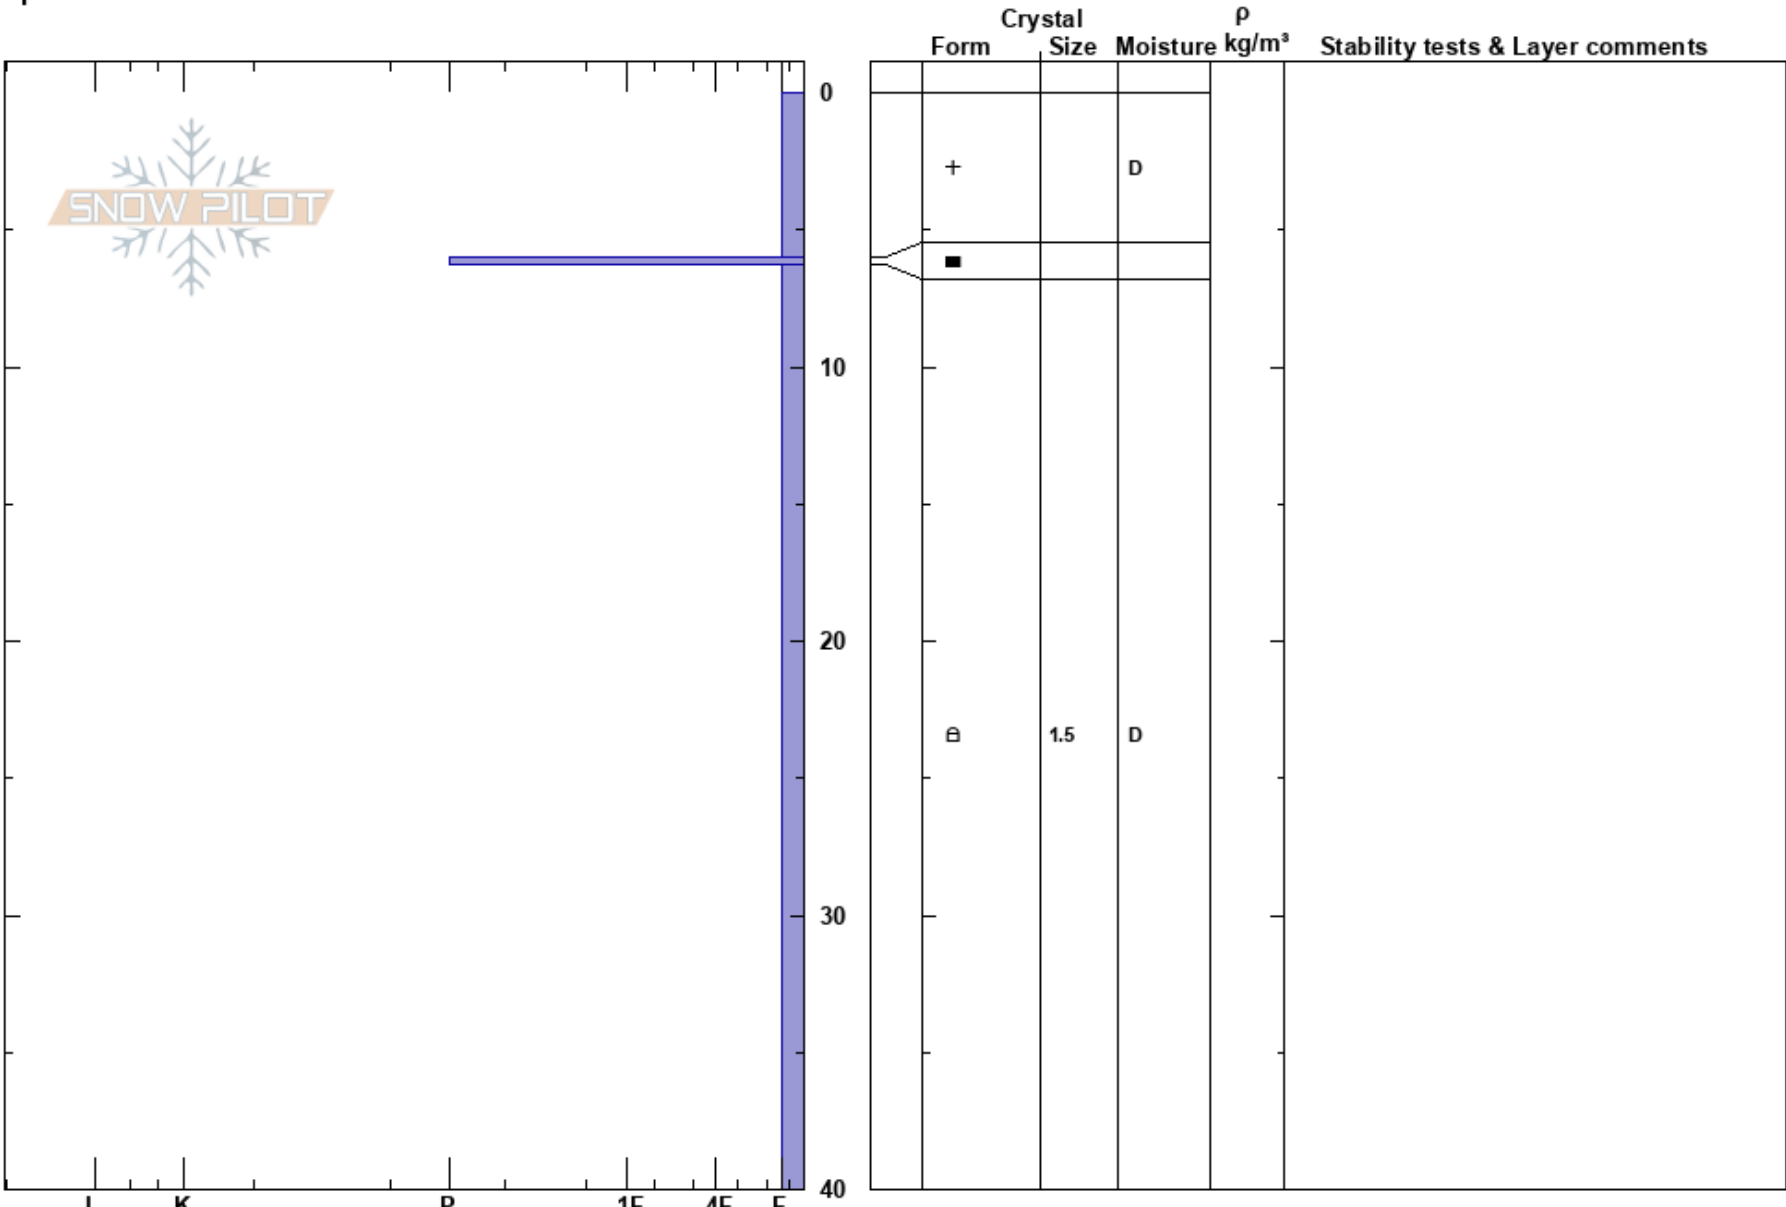

Svartberget 420
 Lyngen Alps
 Norway
Elevation: 420 m
Aspect: 90°
Specifics:

Patrik Jonsson
 18/12/2017 - 12:30
Co-ord: 69.58555N, 20.23579E
Slope Angle: 10°
Wind Loading:

Stability:
Air Temperature:
Sky Cover:
Precipitation:
Wind:

HS:40
 6.3-40cm:Problematic layer

Notes: Thin snowlayers around treeline. gives whomfs and also visible cracks, but they only reach a couple of meters.