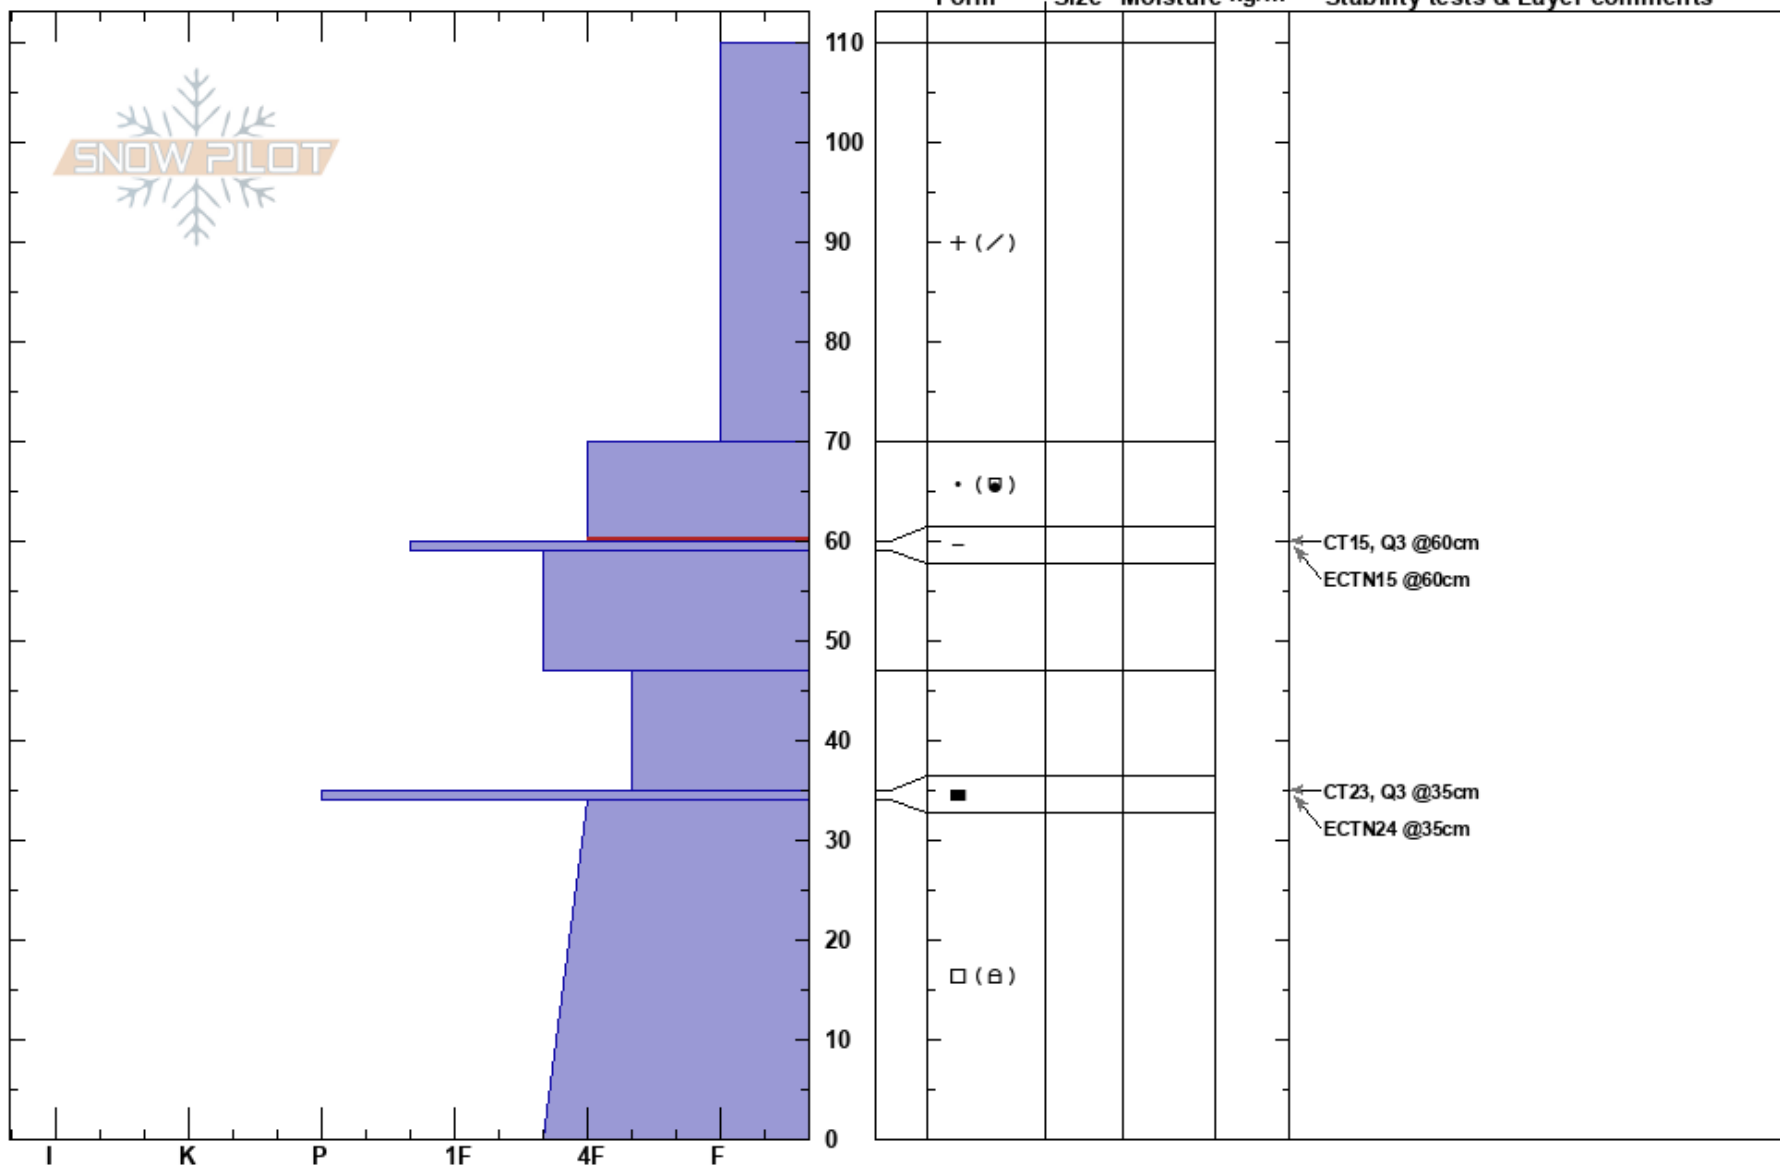

E. Ridge Blackmore
 Gallatin Range-N
 MT
 Elevation: 9570 ft
 Aspect: 90°
 Specifics: Ski tracks on slope; We skied slope

Gabrielle Antonioli
 12/17/2017 - 2:30pm
 Co-ord: 45.45072N, -111.00895W
 Slope Angle: 27°
 Wind Loading: yes

Stability: Good
 Air Temperature:
 Sky Cover: SCT
 Precipitation:
 Wind: W Moderate

HS:110
 Layer Notes:
 70-60cm: Problematic layer

Notes: