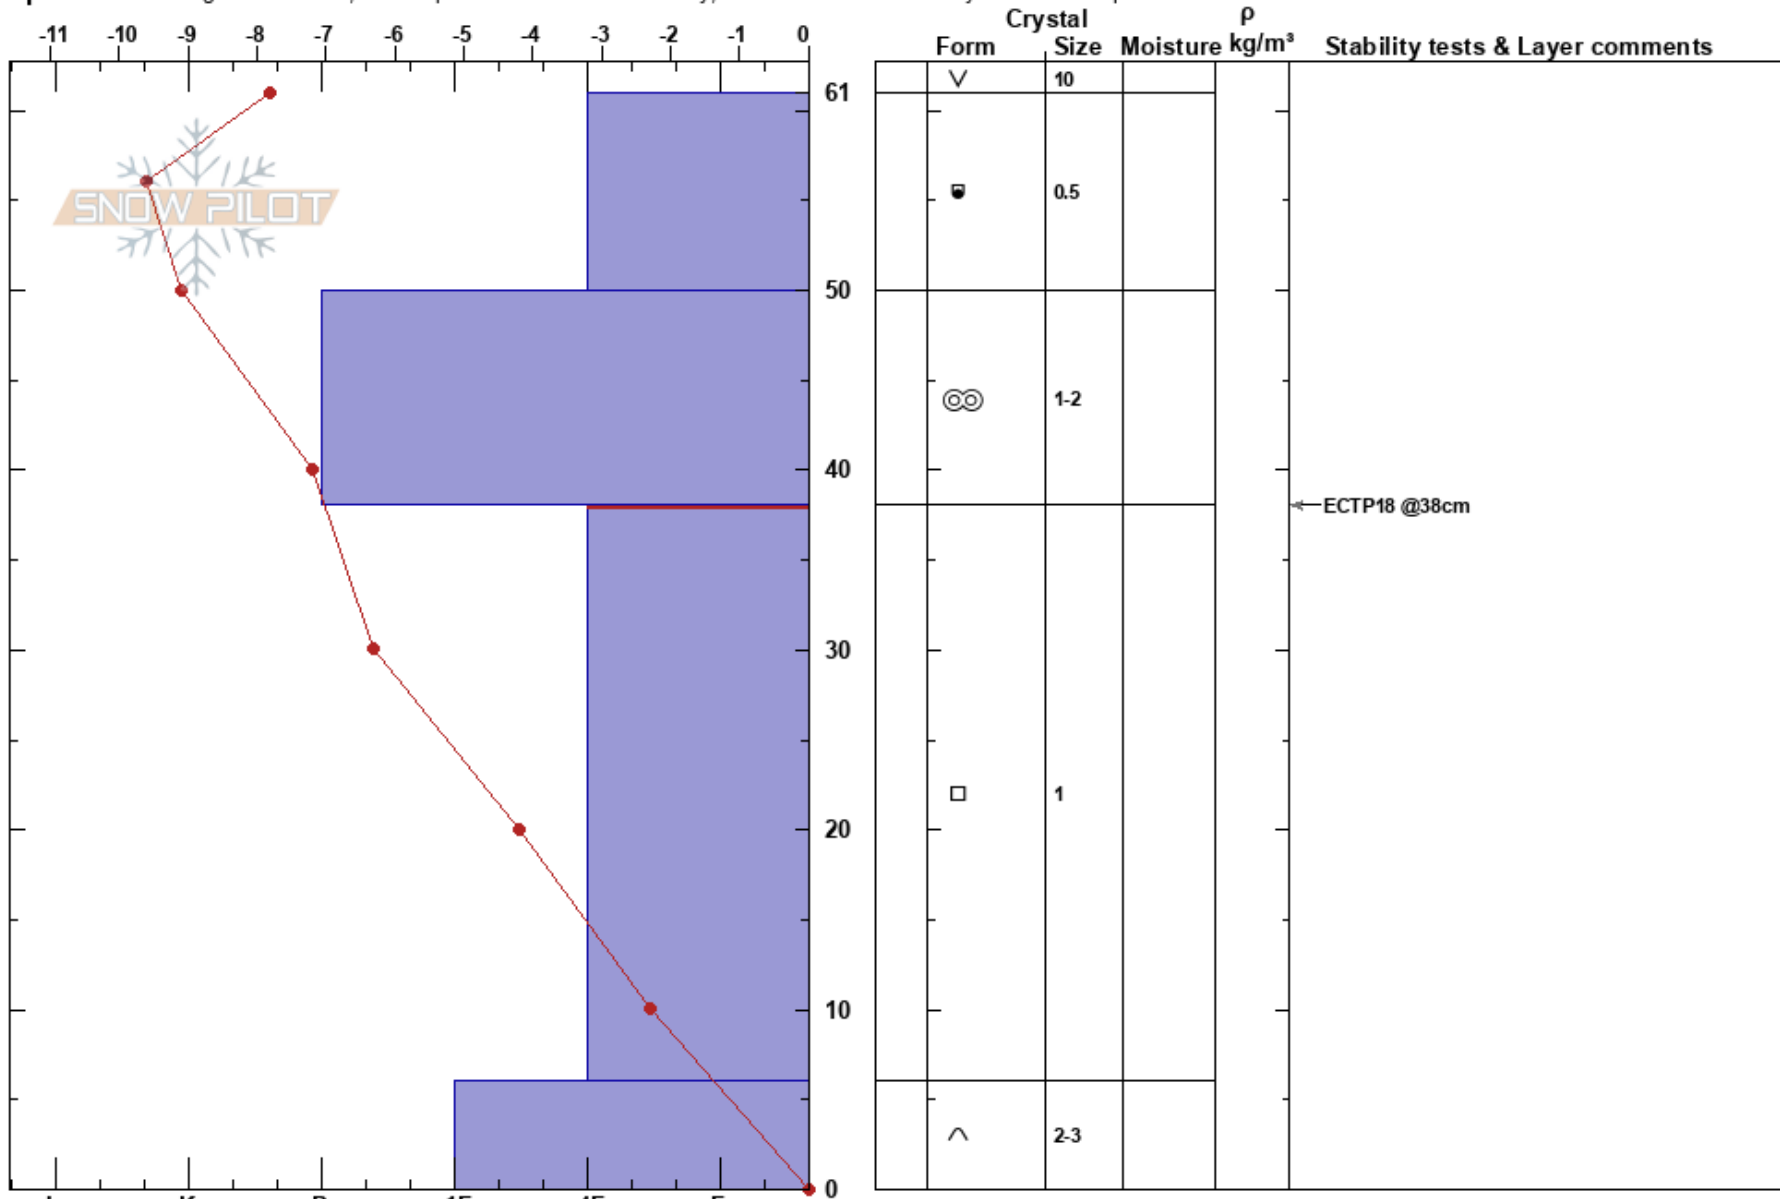

Solitude  
 St. Joe  
 ID  
 Elevation: 6000 ft  
 Aspect: NW

Drew Mahan  
 11/14/2022 - 12:40pm  
 Co-ord:  
 Slope Angle: 32°  
 Wind Loading: previous

Stability:  
 Air Temperature: -5.1°C  
 Sky Cover: CLR  
 Precipitation: NO  
 Wind: SE Light Breeze

HS:61  
 PF:30  
 PS:45  
 38-6cm: Problematic layer

Specifics: Pit dug in a Ski Area; Pit is representative of backcountry; Recent avalanche activity on similar slopes

Notes: Ground- Huckleberry brush. Two natural size D1.5 avalanches observed on Kellogg Peak, similar aspect/elevation.