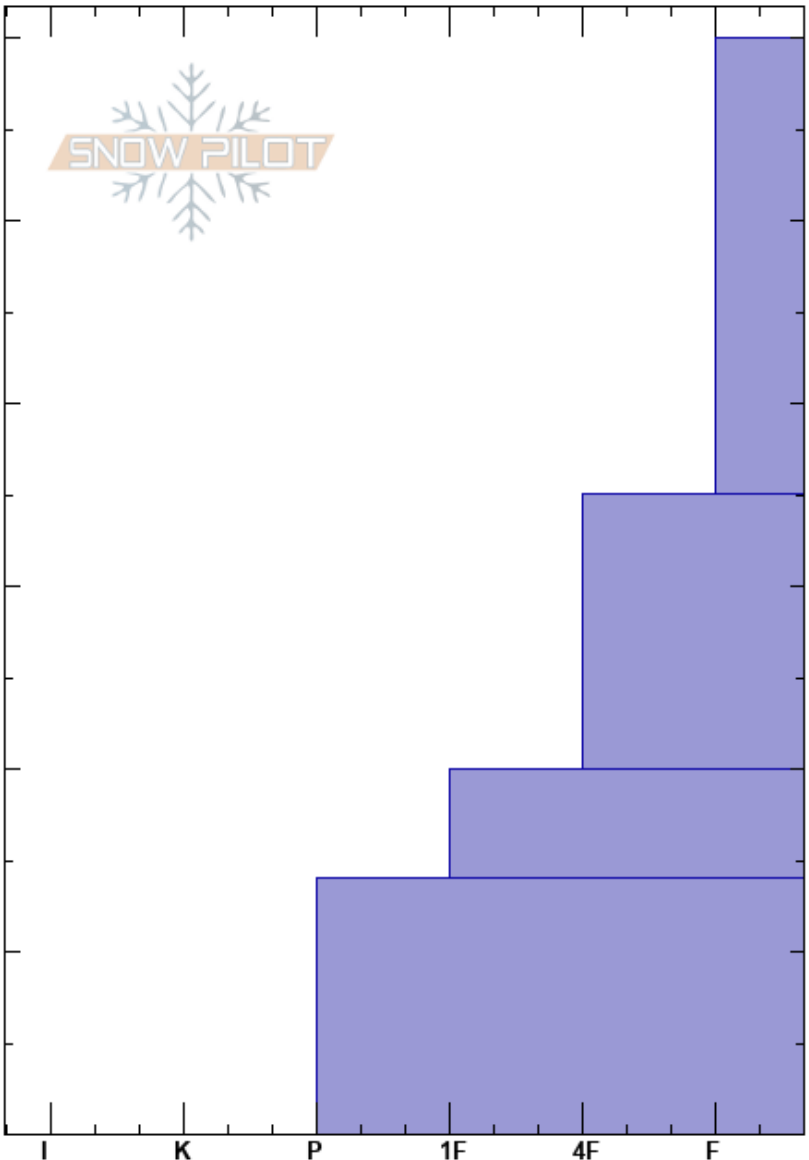

Becker Ridge shady  
 Central Sierra  
 CA  
**Elevation:** 7942 ft  
**Aspect:** 1°  
**Specifics:**

David Reichel  
 11/16/2022 - 11:00am  
**Co-ord:** 38.83229N, -120.05370W  
**Slope Angle:** 30°  
**Wind Loading:**

**Stability:** Very Good  
**Air Temperature:**  
**Sky Cover:** CLR  
**Precipitation:** NO  
**Wind:** Calm  
**HS:**60  
**PF:**30  
**PS:**15  
 60-35cm:Problematic layer

Form	Crystal		Moisture	$\rho$ kg/m <sup>3</sup>	Stability tests & Layer comments
	Size				
∇	1				
⊠	1				
⊠	1				
⊠	1				
=					

**Notes:** Pit dug in below treeline terrain is a partially burned forest.