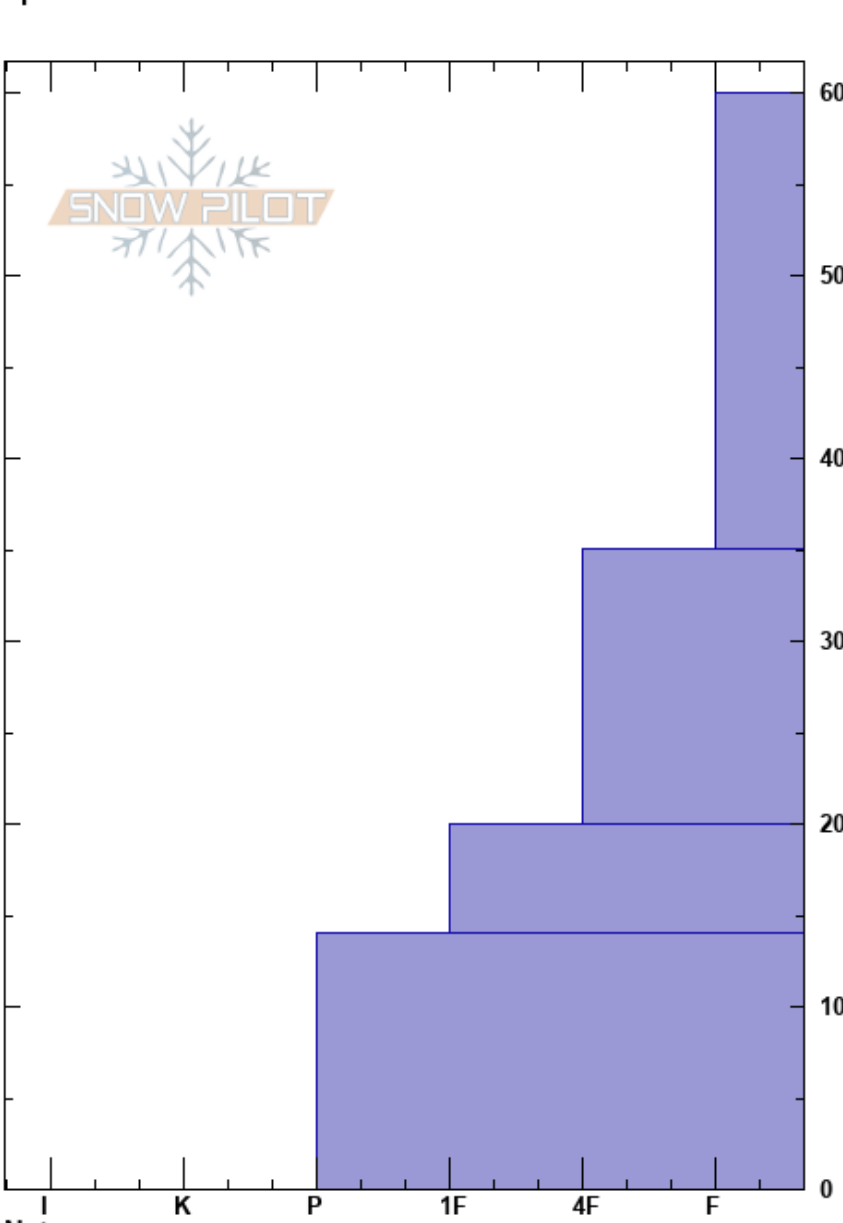

Becker Ridge shady
 Central Sierra
 CA
Elevation: 7942 ft
Aspect: 1°
Specifics:

David Reichel
 11/16/2022 - 11:00am
Co-ord: 38.83229N, -120.05370W
Slope Angle: 30°
Wind Loading:

Stability: Very Good
Air Temperature:
Sky Cover: CLR
Precipitation: NO
Wind: Calm
HS:60
PF:30
PS:15
 60-35cm:Problematic layer

Form	Crystal		Moisture	ρ kg/m ³	Stability tests & Layer comments
	Size				
∇	1				
⊠	1				
⊠	1				
⊠	1				
=					

Notes: Pit dug in below treeline terrain is a partially burned forest.