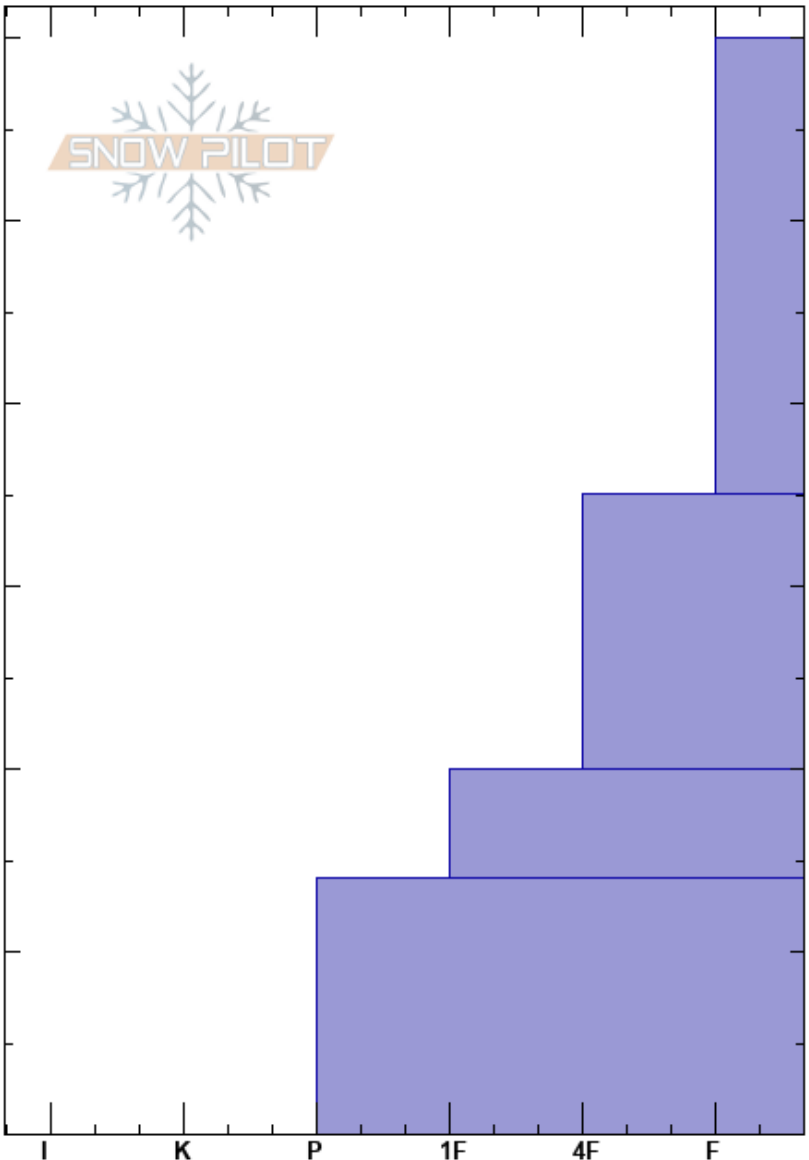

Becker Ridge shady  
 Central Sierra  
 CA  
**Elevation:** 7942 ft  
**Aspect:** 1°  
**Specifics:**

David Reichel  
 11/16/2022 - 11:00am  
**Co-ord:** 38.83229N, -120.05370W  
**Slope Angle:** 30°  
**Wind Loading:**

**Stability:** Very Good  
**Air Temperature:**  
**Sky Cover:** CLR  
**Precipitation:** NO  
**Wind:** Calm  
**HS:**60  
**PF:**30  
**PS:**15  
 60-35cm: Problematic layer

Form	Crystal		Moisture	$\rho$ kg/m <sup>3</sup>	Stability tests & Layer comments
	Size				
∇	1				
⊠	1				
⊠	1				
⊠	1				
=					

**Notes:** Pit dug in below treeline terrain is a partially burned forest.