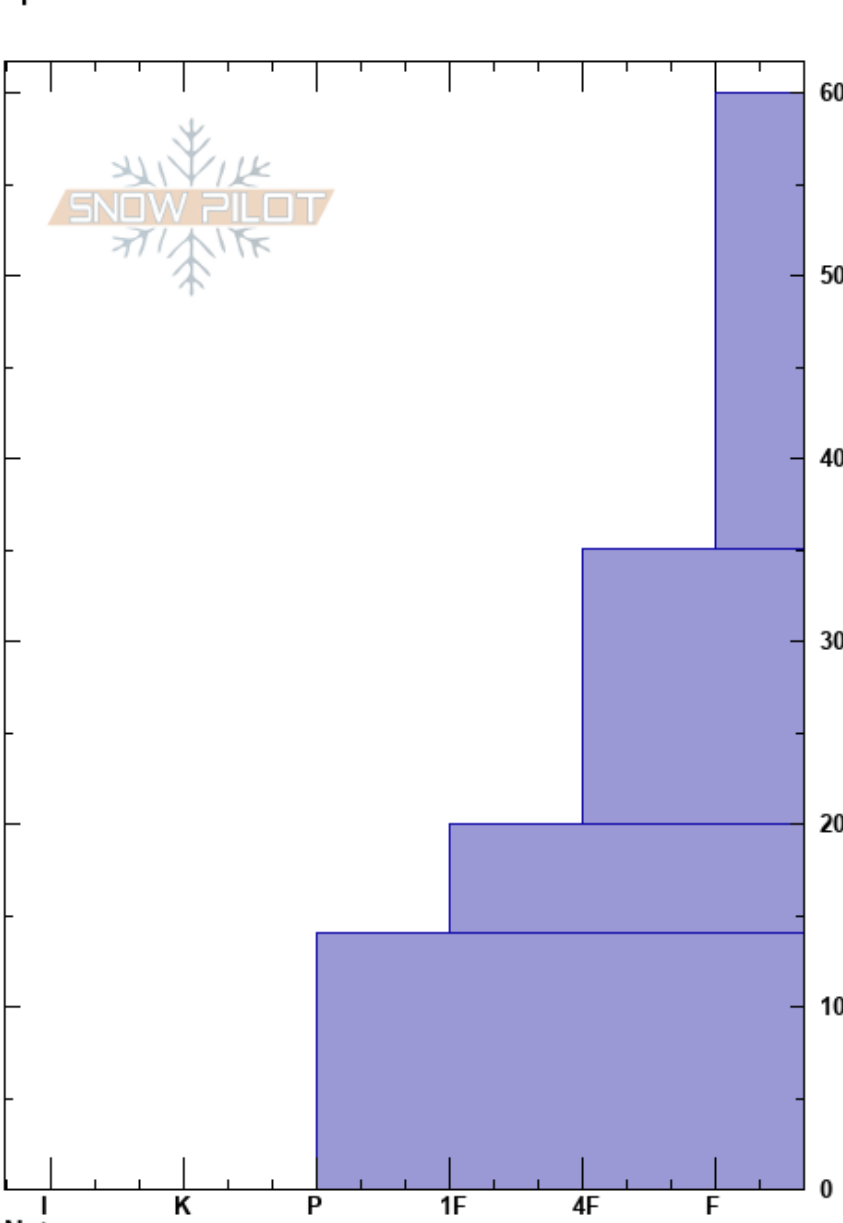

Becker Ridge shady
 Central Sierra
 CA
Elevation: 7942 ft
Aspect: 1°
Specifics:

David Reichel
 11/16/2022 - 11:00am
Co-ord: 38.83229N, -120.05370W
Slope Angle: 30°
Wind Loading:

Stability: Very Good
Air Temperature:
Sky Cover: CLR
Precipitation: NO
Wind: Calm
HS:60
PF:30
PS:15
 60-35cm:Problematic layer

Height (ft)	Crystal		Moisture	ρ kg/m ³	Stability tests & Layer comments
	Form	Size			
60	∇	1			
45-60	⊠	1			
30-45	⊠	1			
15-30	⊠	1			
0-15	=				

Notes: Pit dug in below treeline terrain is a partially burned forest.