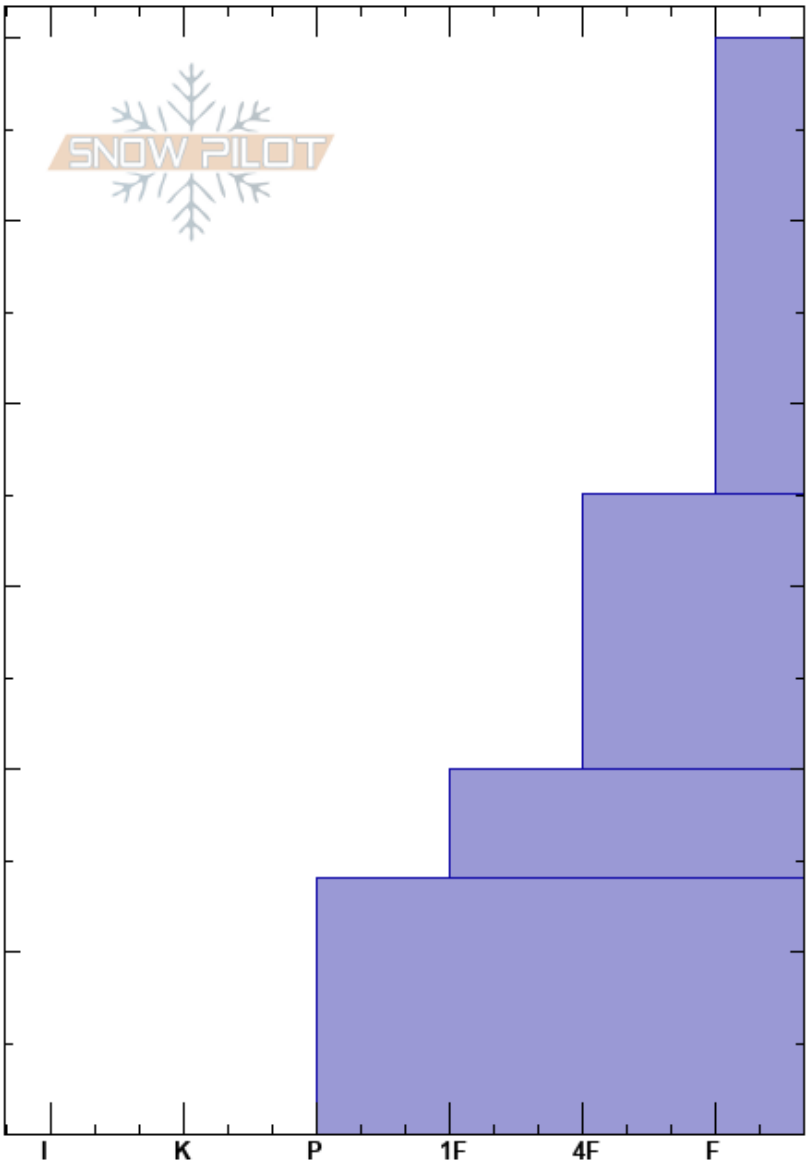

Becker Ridge shady
 Central Sierra
 CA
Elevation: 7942 ft
Aspect: 1°
Specifics:

David Reichel
 11/16/2022 - 11:00am
Co-ord: 38.83229N, -120.05370W
Slope Angle: 30°
Wind Loading:

Stability: Very Good
Air Temperature:
Sky Cover: CLR
Precipitation: NO
Wind: Calm
HS:60
PF:30
PS:15
 60-35cm:Problematic layer

Form	Crystal		Moisture	ρ kg/m ³	Stability tests & Layer comments
	Size				
∇	1				
⊠	1				
⊠	1				
⊠	1				
=					

Notes: Pit dug in below treeline terrain is a partially burned forest.