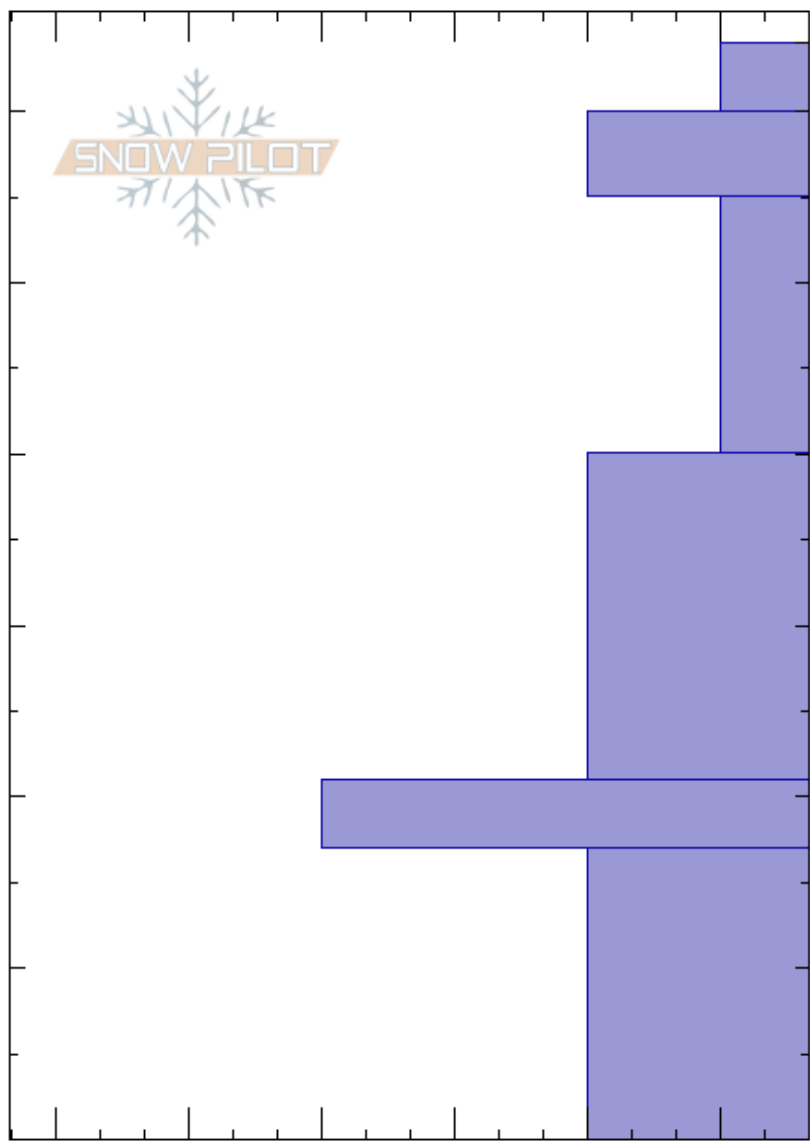

Saddle Peak South
 Bridger Range
 MT
 Elevation: 7500 ft
 Aspect: NE
 Specifics: We skied slope

Mike Lavery
 11/15/2022 - 10:24am
 Co-ord: 45.79450N, -110.92655W
 Slope Angle: 24°
 Wind Loading: no

Stability: Good
 Air Temperature:
 Sky Cover: BKN
 Precipitation: S-1
 Wind: SE Light Breeze

HS:64
 Layer Notes:
 40-21cm: Problematic layer

Depth (cm)	Crystal		ρ kg/m ³	Stability tests & Layer comments
	Form	Size		
64				
60	+	2		
58	/	1		
50	/	1		
40				
30	□	1		
21	⊙⊙	2		← ECTN30 @21cm
10	□	1		
0				↙ CTN