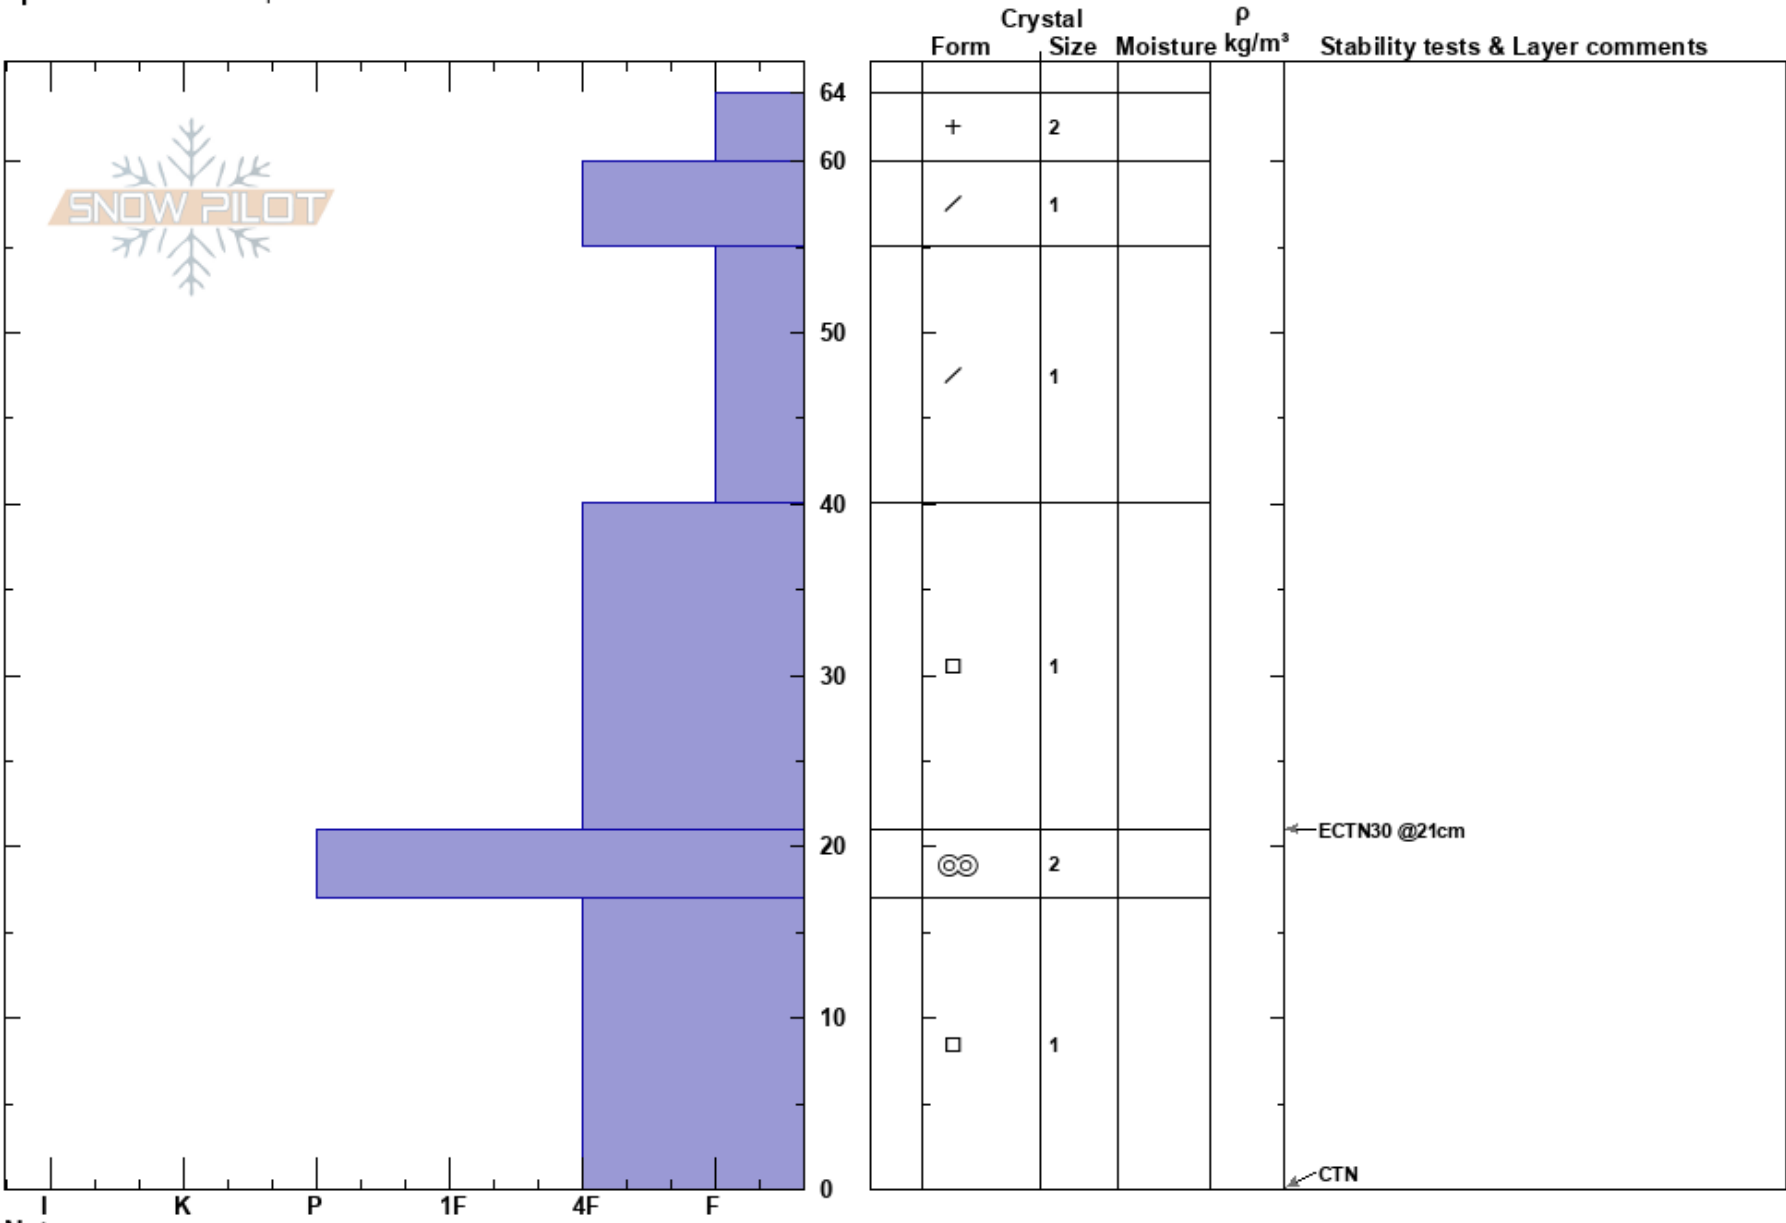

Saddle Peak South  
 Bridger Range  
 MT  
 Elevation: 7500 ft  
 Aspect: NE  
 Specifics: We skied slope

Mike Lavery  
 11/15/2022 - 10:24am  
 Co-ord: 45.79450N, -110.92655W  
 Slope Angle: 24°  
 Wind Loading: no

Stability: Good  
 Air Temperature:  
 Sky Cover: BKN  
 Precipitation: S-1  
 Wind: SE Light Breeze

HS:64  
 Layer Notes:  
 40-21cm: Problematic layer

Notes: