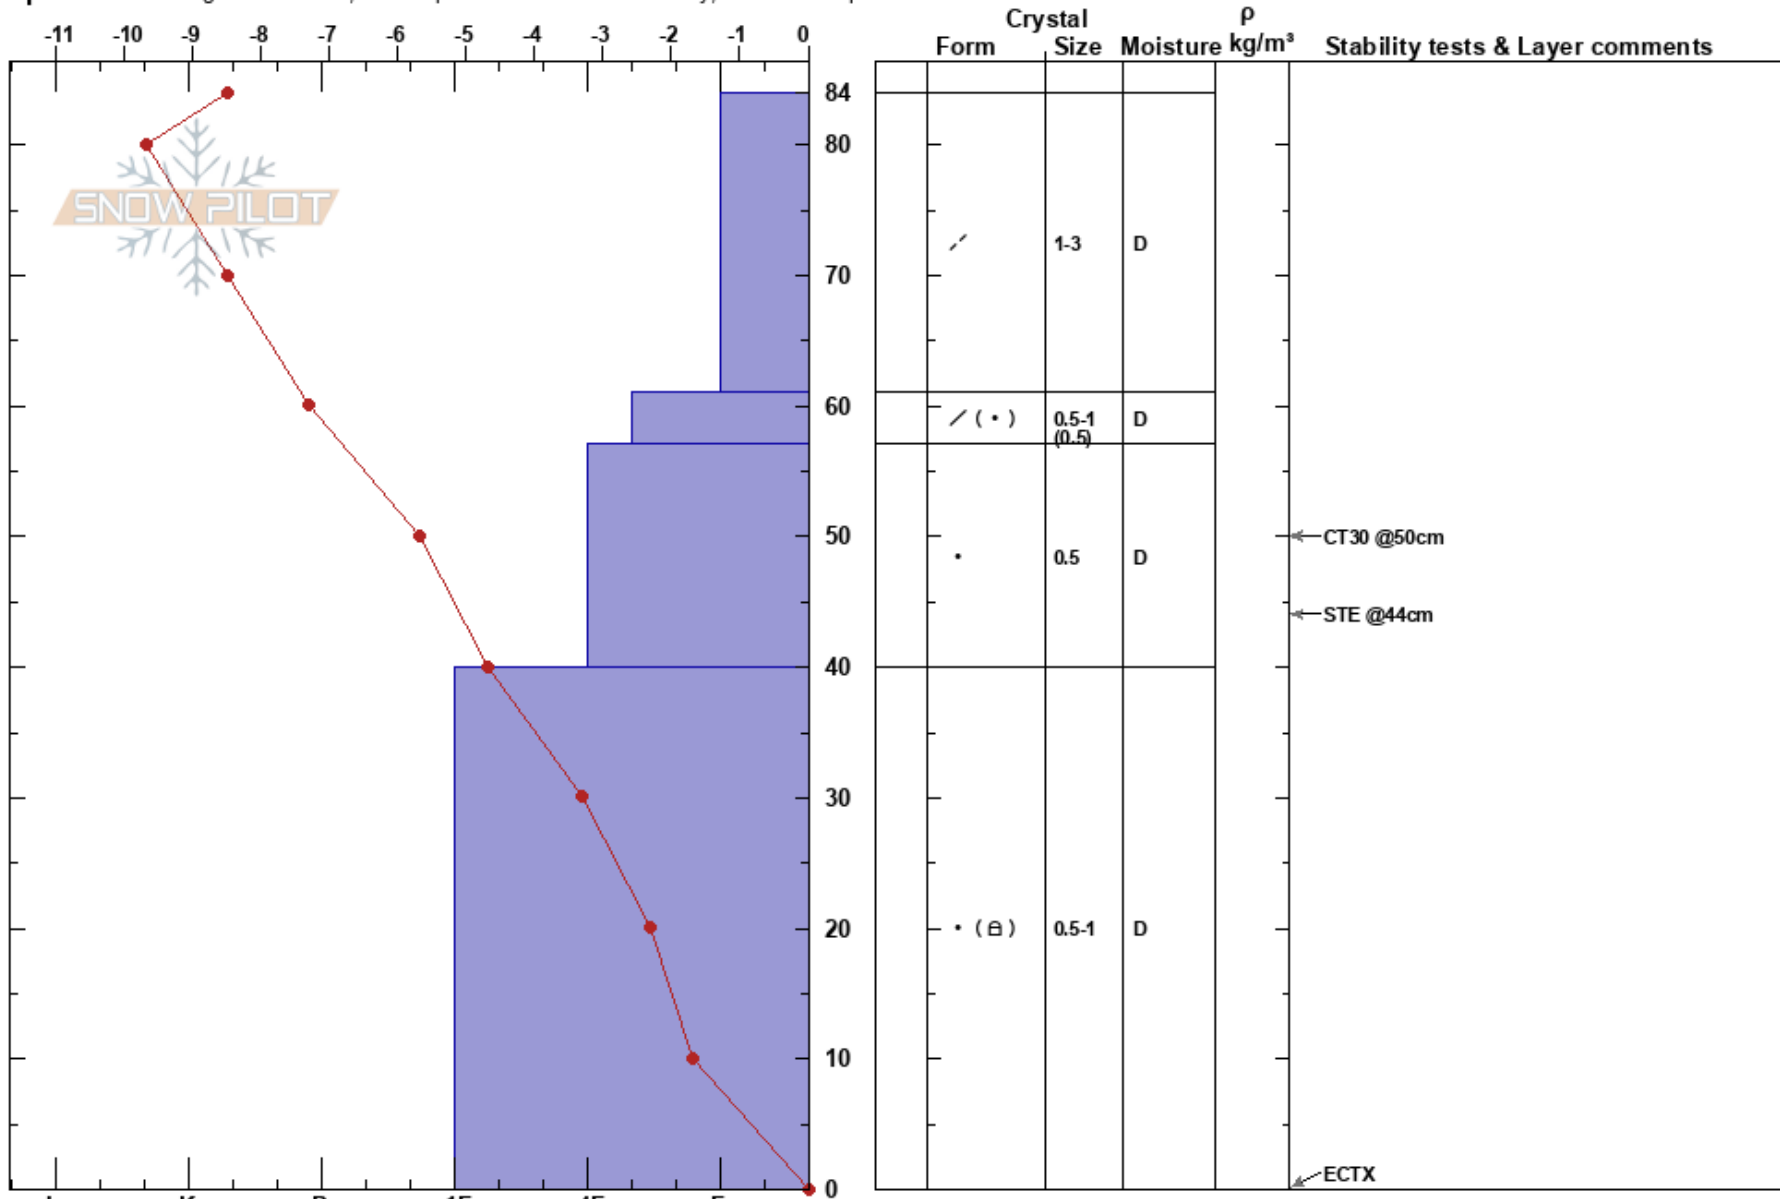

YC Lower Hevans Gate
 Madison Range-N
 MT
 Elevation: 9349 ft
 Aspect: 20°

Griffin Dittmar
 11/14/2022 - 12:50pm
 Co-ord: 45.23363N, -111.44721W
 Slope Angle: 27°
 Wind Loading: yes

Stability: **Air Temperature:** -10.5°C
 Sky Cover: OVC
 Precipitation: S-1
 Wind: N Moderate

Layer Notes:

Specifics: Pit dug in a Ski Area; Pit is representative of backcountry; We skied slope

Notes: Pit dug by: Griffin Dittmar, Ethan Greaves, and Lance Stratton in closed terrain.