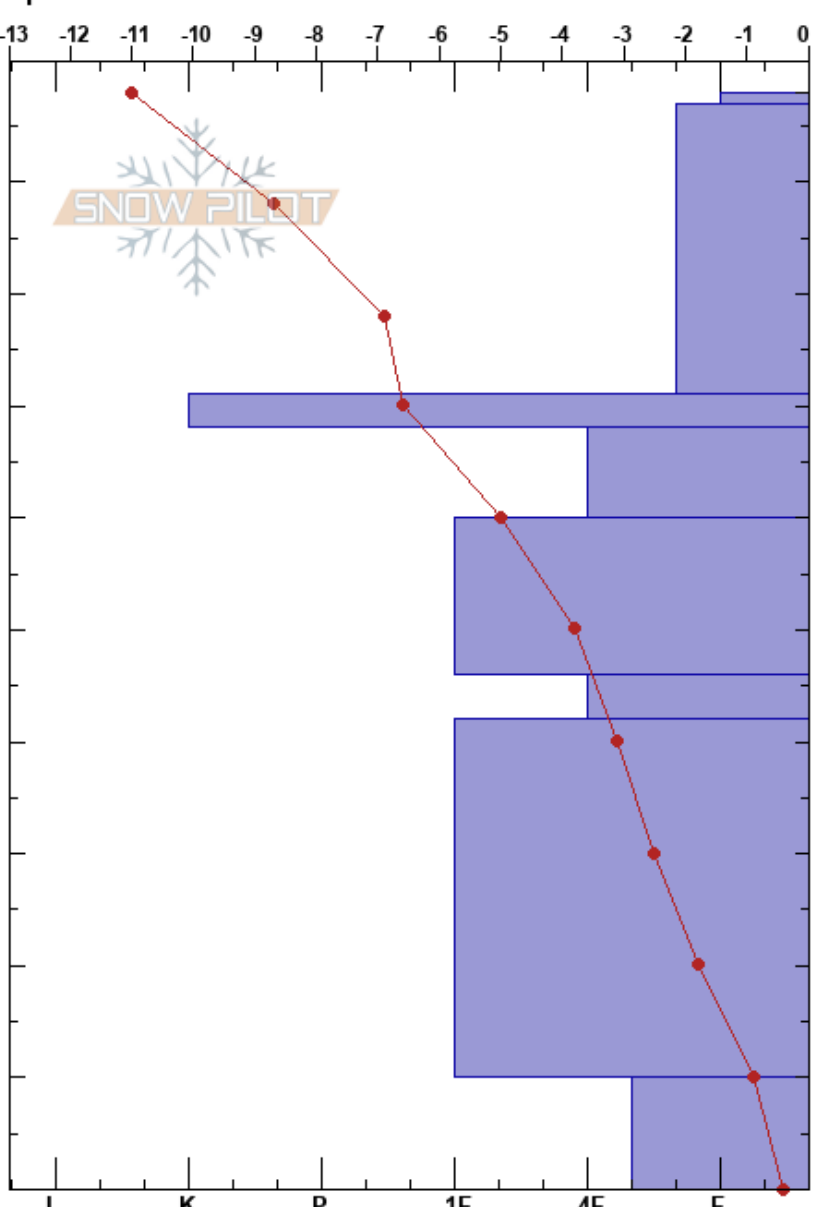

Pilot Peak NE
 Mores Creek
 ID
 Elevation: 7936 ft
 Aspect: 25°
 Specifics:

Jackson Negri
 11/14/2022 - 11:46am
 Co-ord: 43.96100N, -115.68700W
 Slope Angle: 33°
 Wind Loading: previous

Stability:
 Air Temperature: -5.2°C
 Sky Cover: CLR
 Precipitation: NO
 Wind: Calm

HS:98
 PF:45
 PS:21
 71-68cm: Formed from rain
 71-68cm: Problematic layer

Form	Crystal Size	Moisture	ρ kg/m ³	Stability tests & Layer comments
∨		D		
/		D		
⊙		D		← CT13, Q2 @71cm Resistant Planar ECTN15 @71cm
□		D		71-68cm: Formed from rain
/		D		
□		D		← CT22, Q1 @42cm Sudden Collapse
/		D		
∧		D		← CT26, Q1 @0cm Sudden Collapse

Notes: Slight evidence of down sloping wind